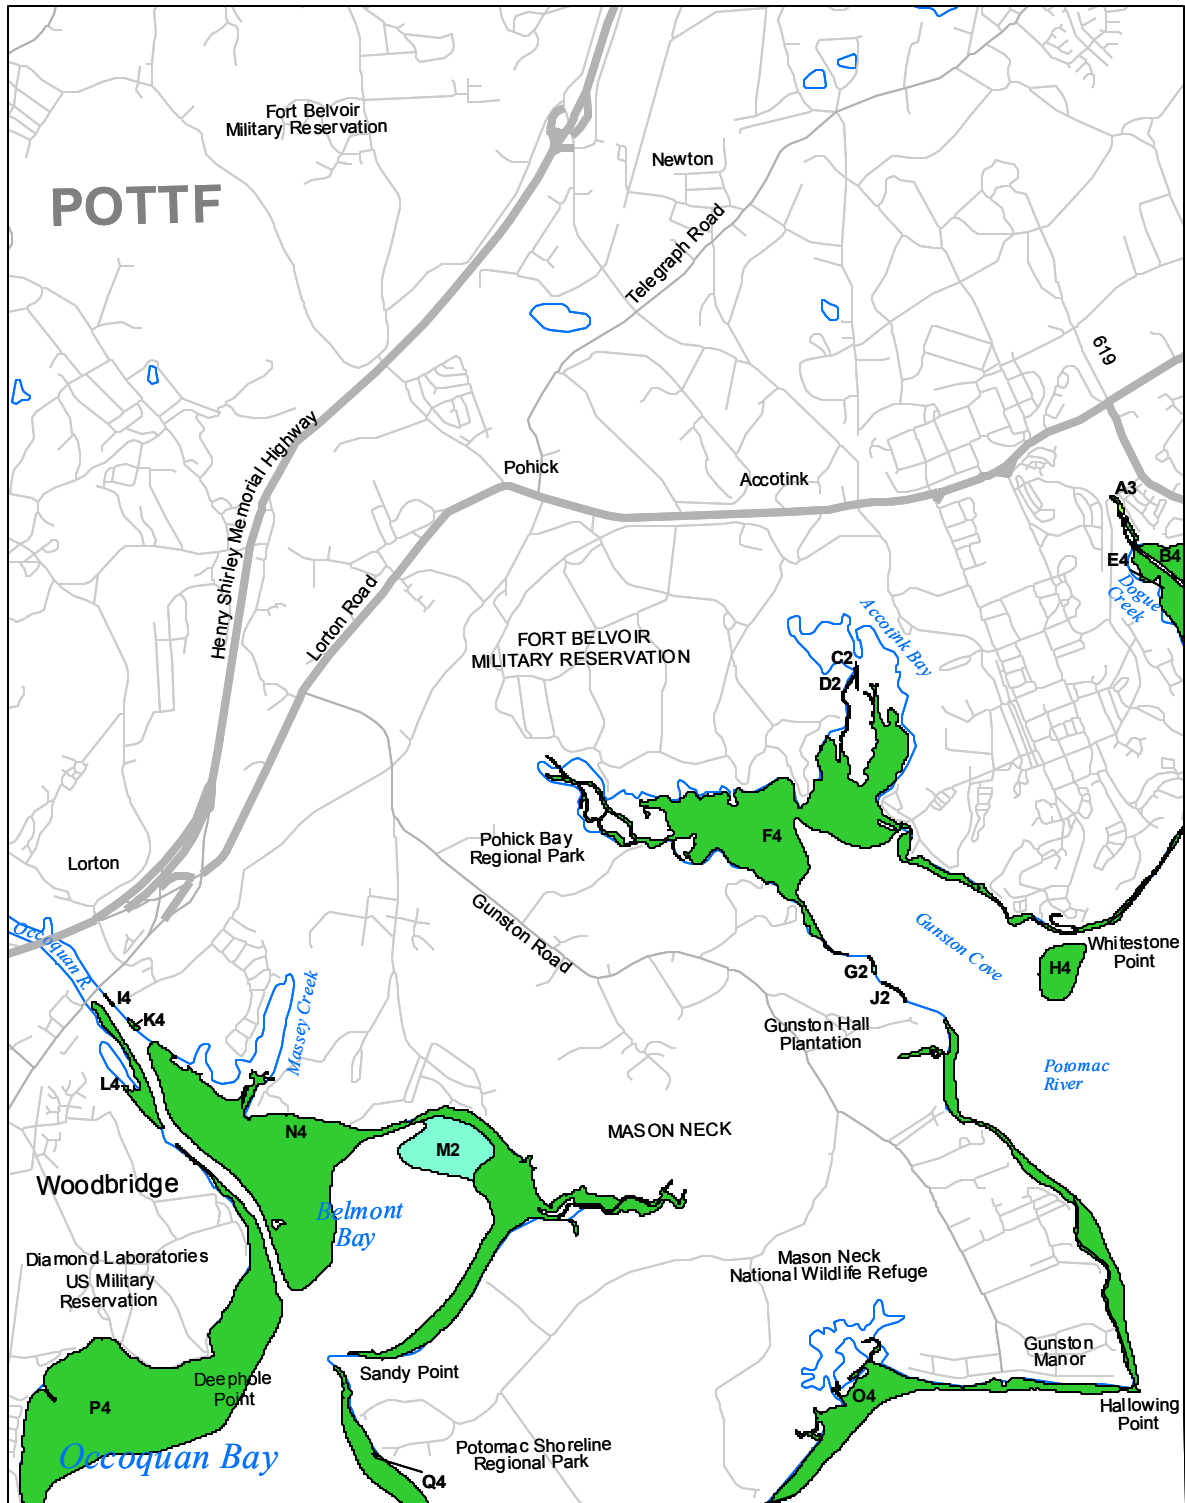

Submerged Aquatic Vegetation 2010

Fort Belvoir, Va.- Md. (39)

Hectares of SAV: 863.56

Date Flown: 09/01

1,000 0 1,000 2,000 Meters

Sources: VIMS, USGS

PDF Created: 10/20/2011