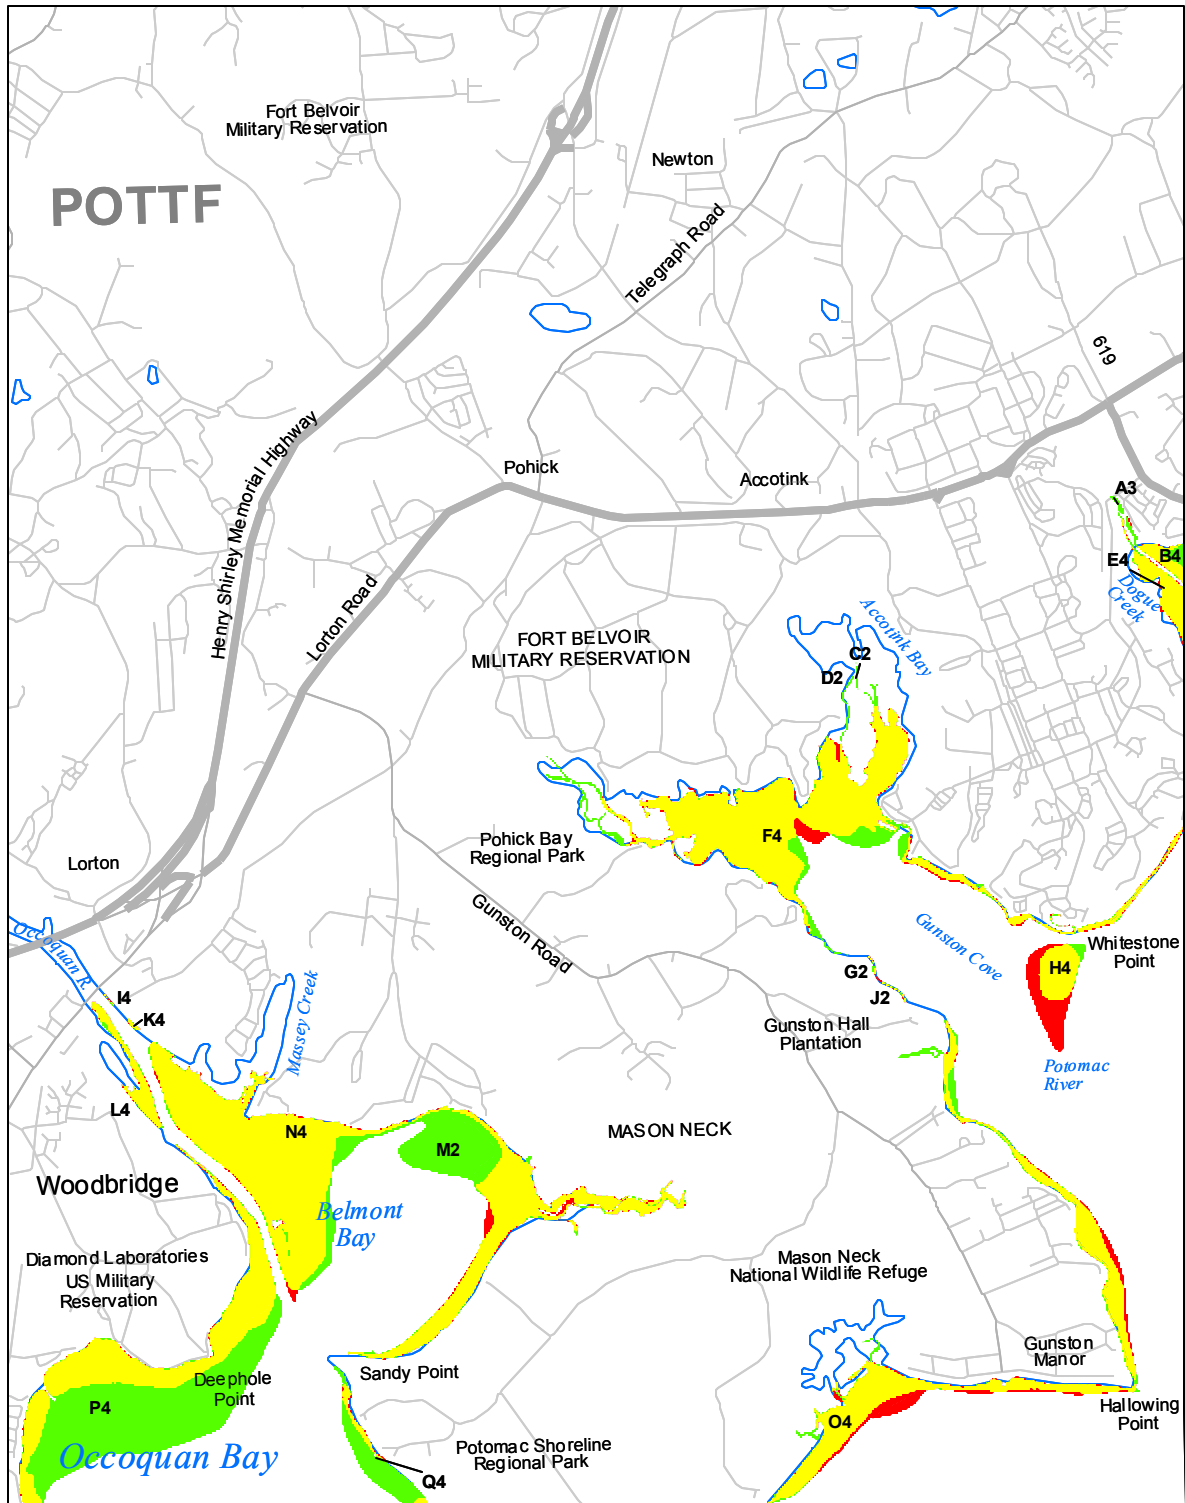

# Submerged Aquatic Vegetation 2010

Fort Belvoir, Va.- Md. (39)

**Hectares of SAV: 863.56**

Date Flown: 09/01

1,000 0 1,000 2,000 Meters

Sources: VIMS,USGS PDF Created: 10/20/2011