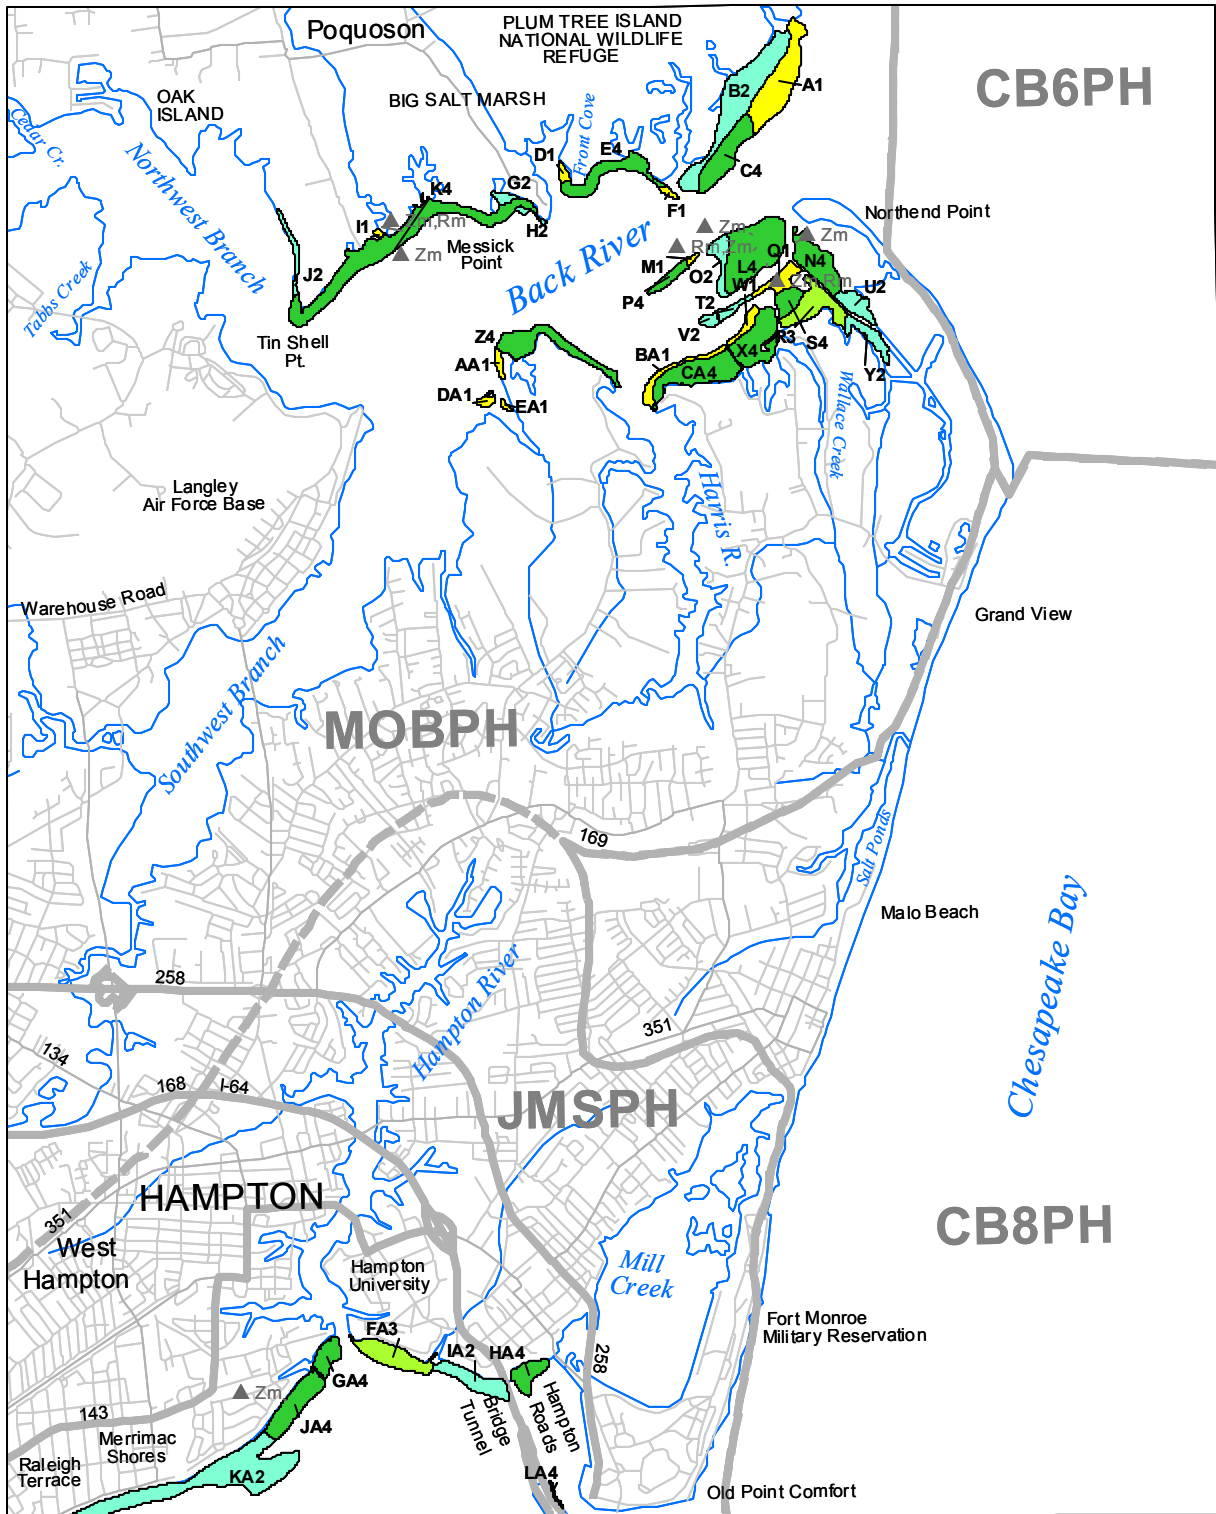

Submerged Aquatic Vegetation 2010

Hampton, Va. (147)

Hectares of SAV: 345.30

Date Flown: 05/21

1,000 0 1,000 2,000 Meters

Sources: VIMS,USGS

PDF Created: 10/20/2011