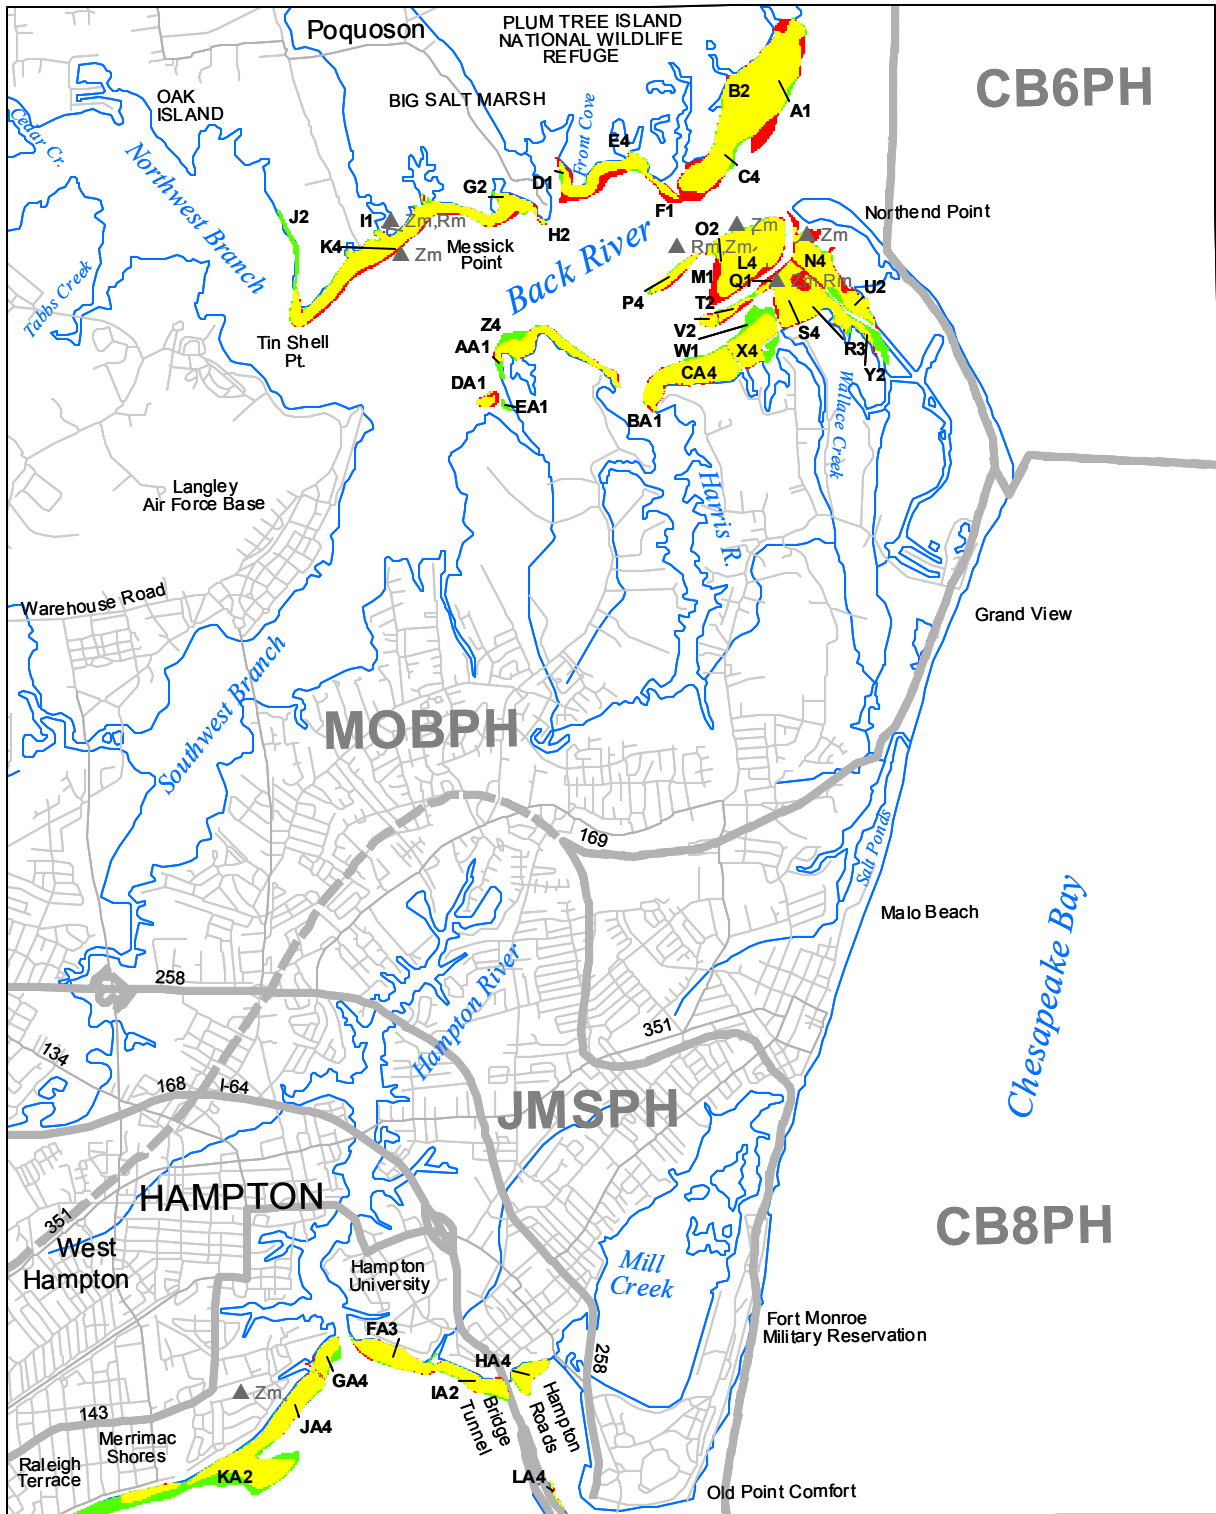

Submerged Aquatic Vegetation 2010

Hampton, Va. (147)

Hectares of SAV: 345.30

Date Flown: 05/21

1,000 0 1,000 2,000 Meters

Sources: VIMS,USGS PDF Created: 10/20/2011