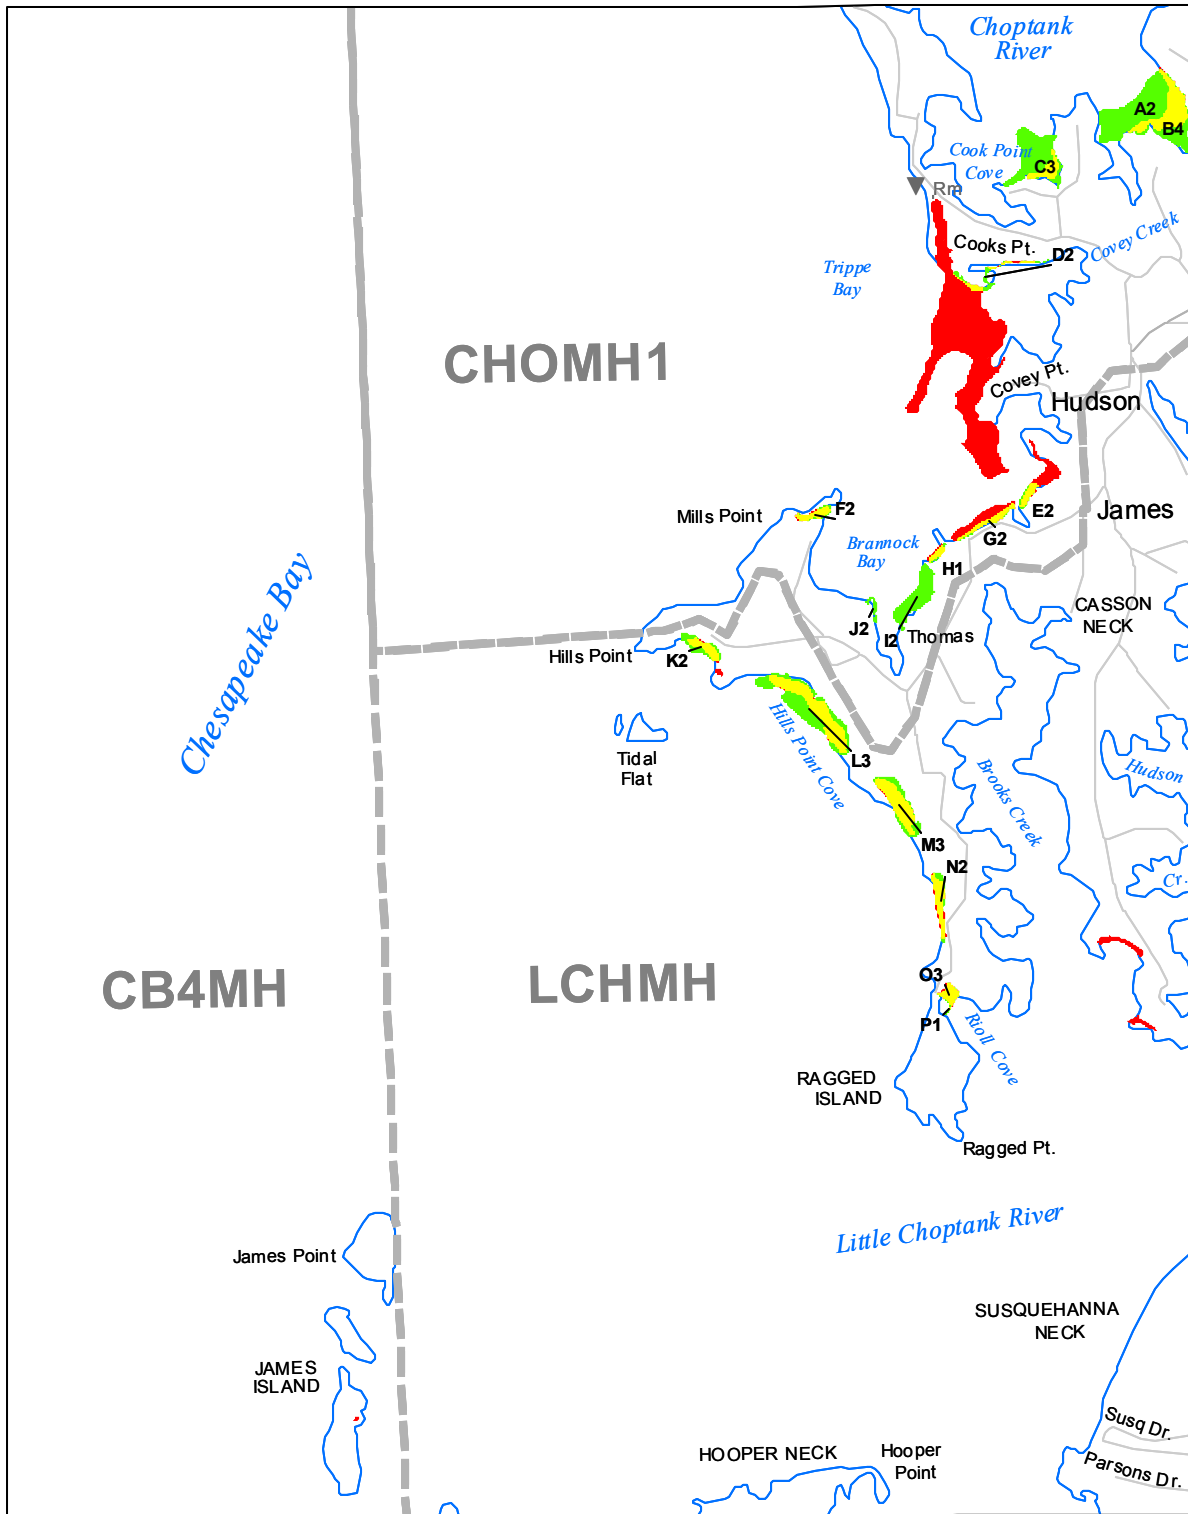

Submerged Aquatic Vegetation 2010

Hudson, Md. (51)

Hectares of SAV: 114.33

Date Flown: 08/31, 10/10

Sources: VIMS,USGS PDF Created: 10/20/2011