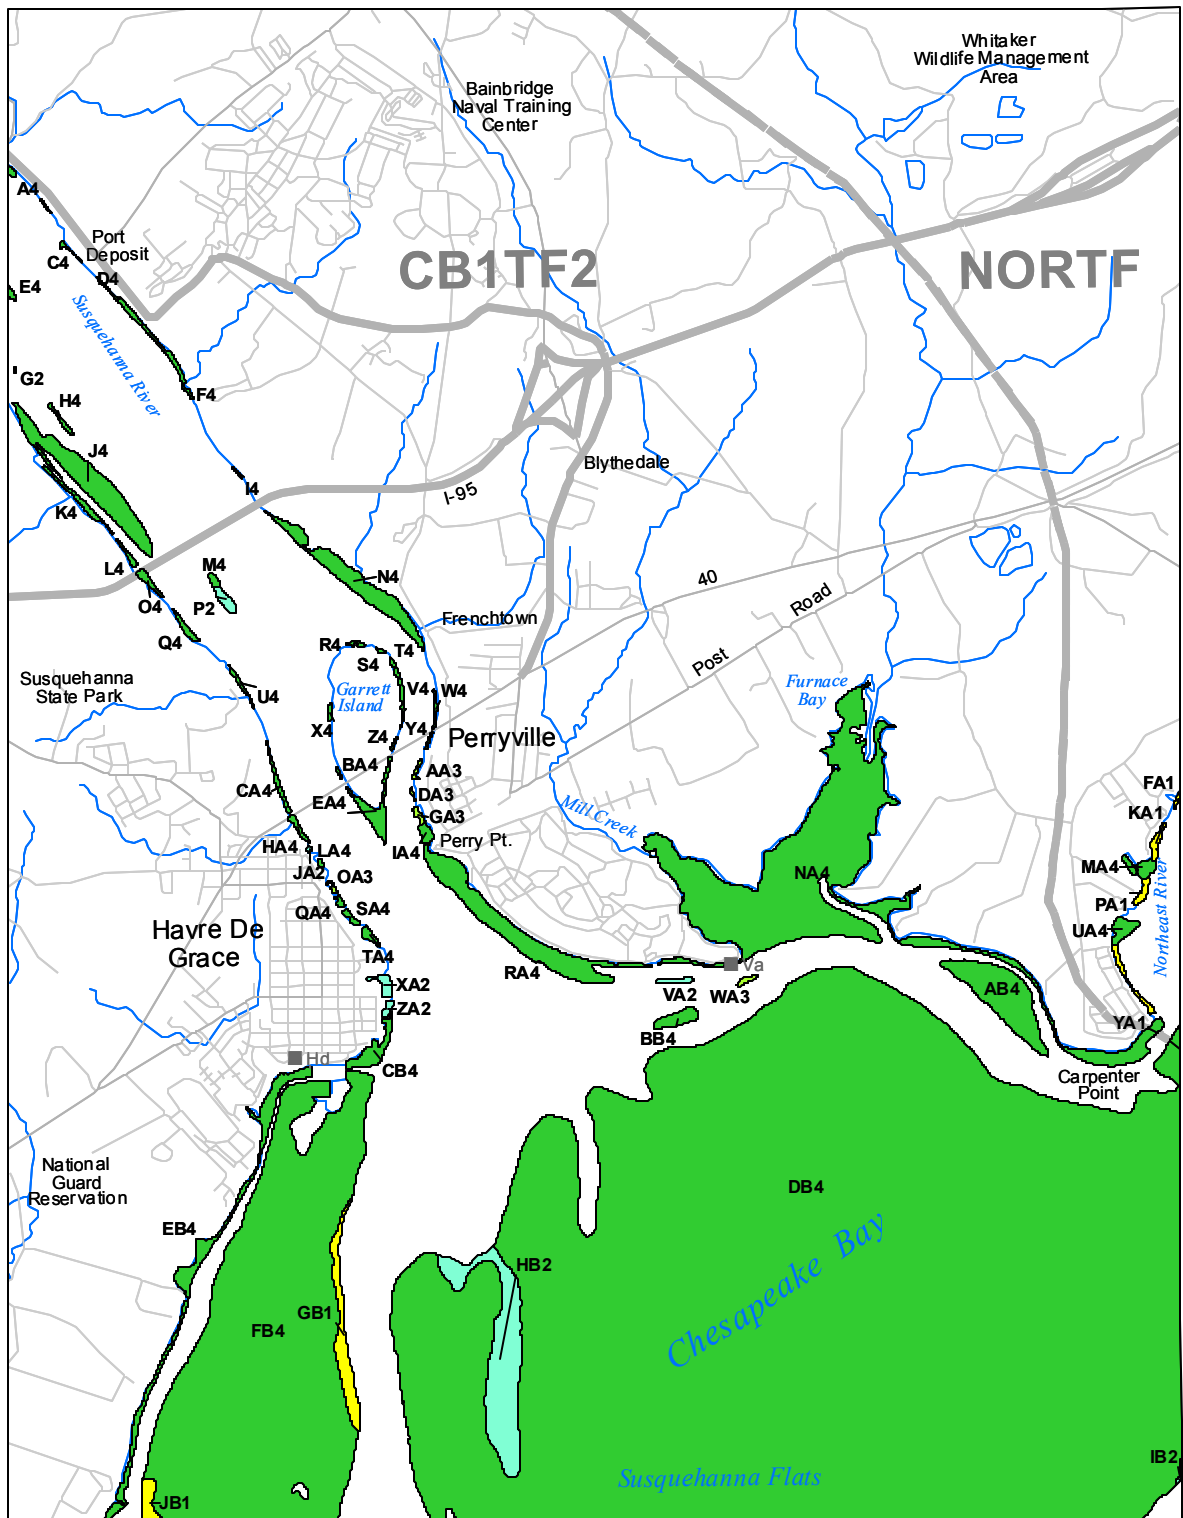

# Submerged Aquatic Vegetation 2010

Havre de Grace, Md. (3)

Hectares of SAV: 3,792.46

Date Flown: 08/30, 09/18

1,000 0 1,000 2,000 Meters

Sources: VIMS,USGS

PDF Created: 10/19/2011