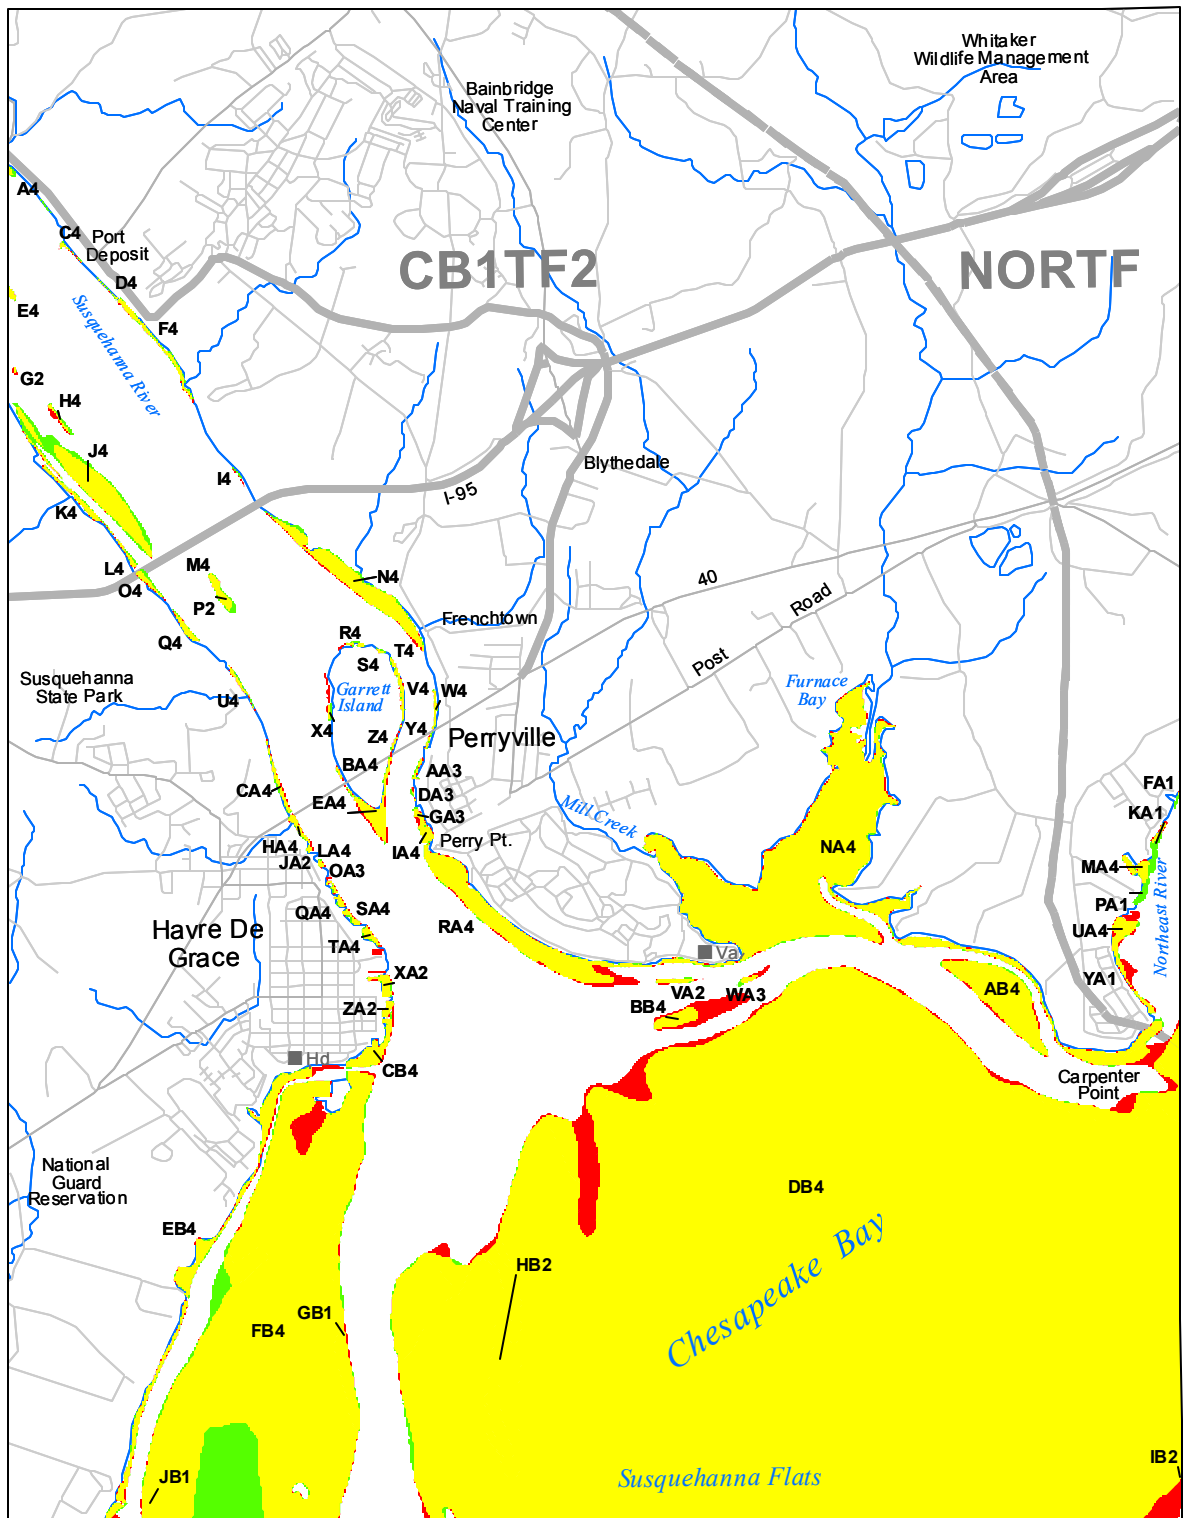

Submerged Aquatic Vegetation 2010

Havre de Grace, Md. (3)

Hectares of SAV: 3,792.46

Date Flown: 08/30, 09/18

1,000 0 1,000 2,000 Meters

Sources: VIMS,USGS PDF Created: 10/19/2011