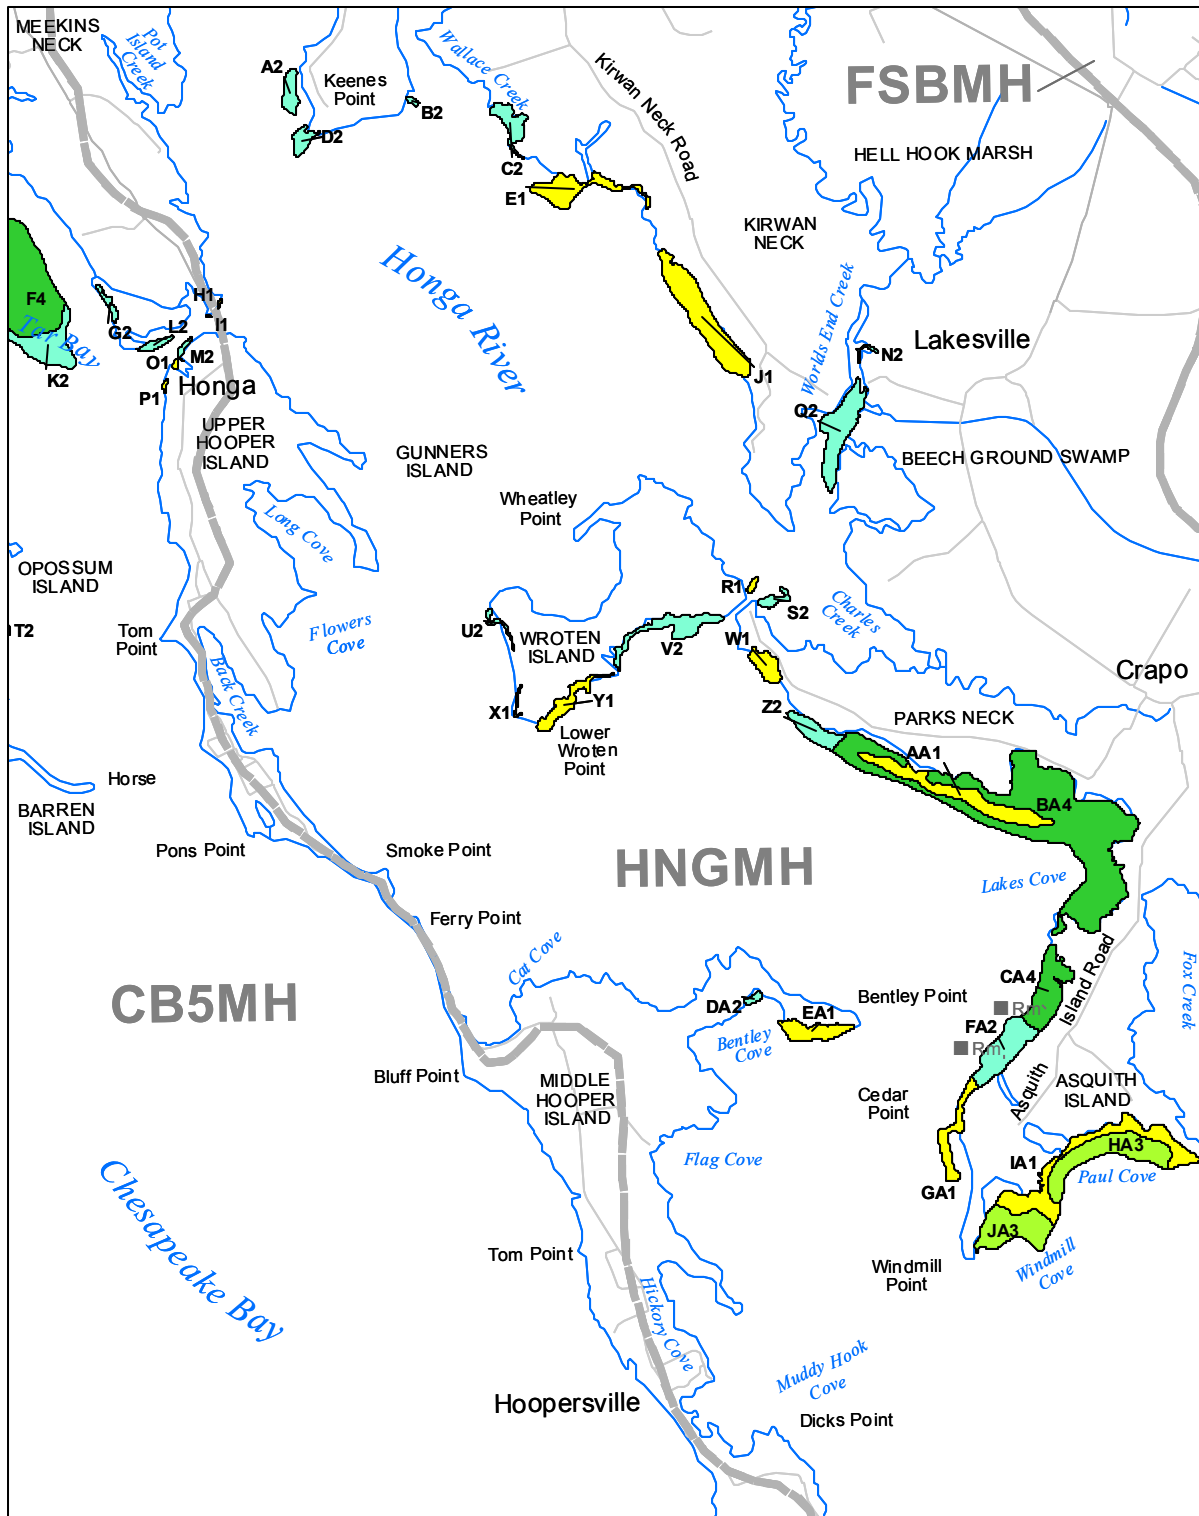

Submerged Aquatic Vegetation 2010

Honga, Md. (73)

Hectares of SAV: 423.54

Date Flown: 05/27, 10/10

1,000 0 1,000 2,000 Meters

Sources: VIMS, USGS

PDF Created: 10/20/2011