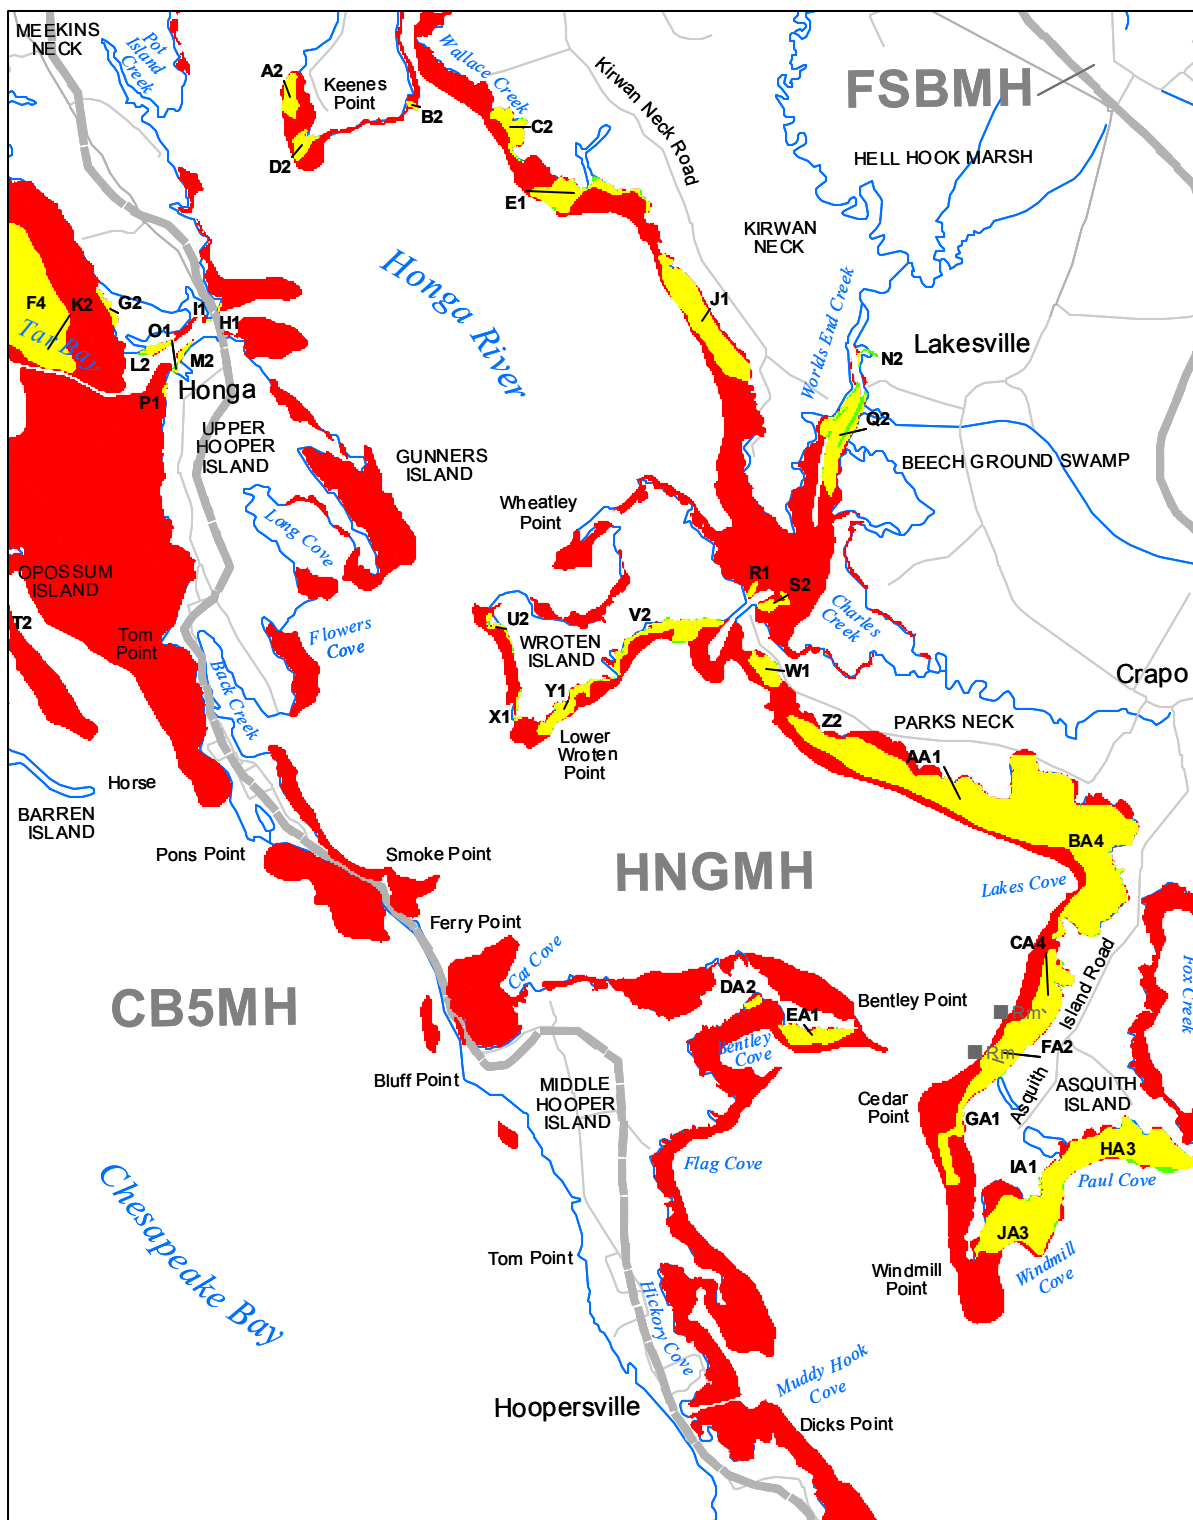

Submerged Aquatic Vegetation 2010

Honga, Md. (73)

Hectares of SAV: 423.54

Date Flown: 05/27, 10/10

1,000 0 1,000 2,000 Meters

Sources: VIMS, USGS PDF Created: 10/20/2011