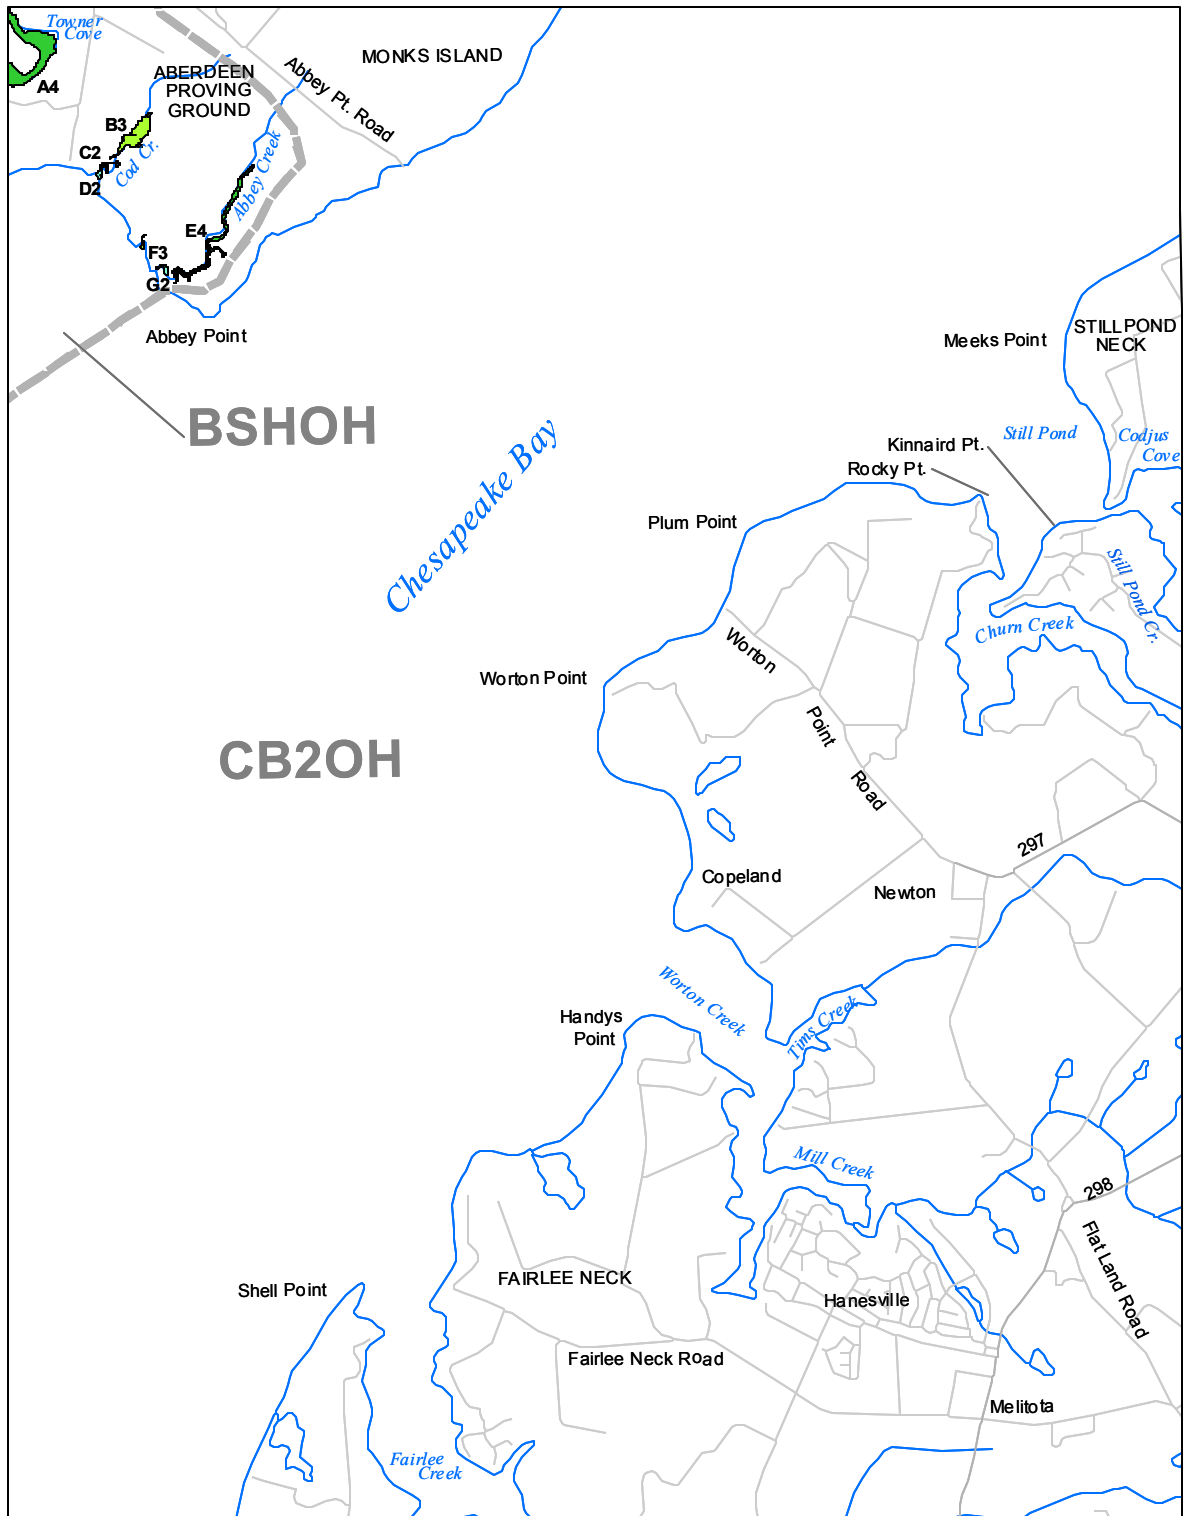

# Submerged Aquatic Vegetation 2010

Hanesville, Md. (15)

**Hectares of SAV: 20.08**  
 Date Flown: 08/31, 09/18, 09/19

Sources: VIMS,USGS PDF Created: 10/19/2011