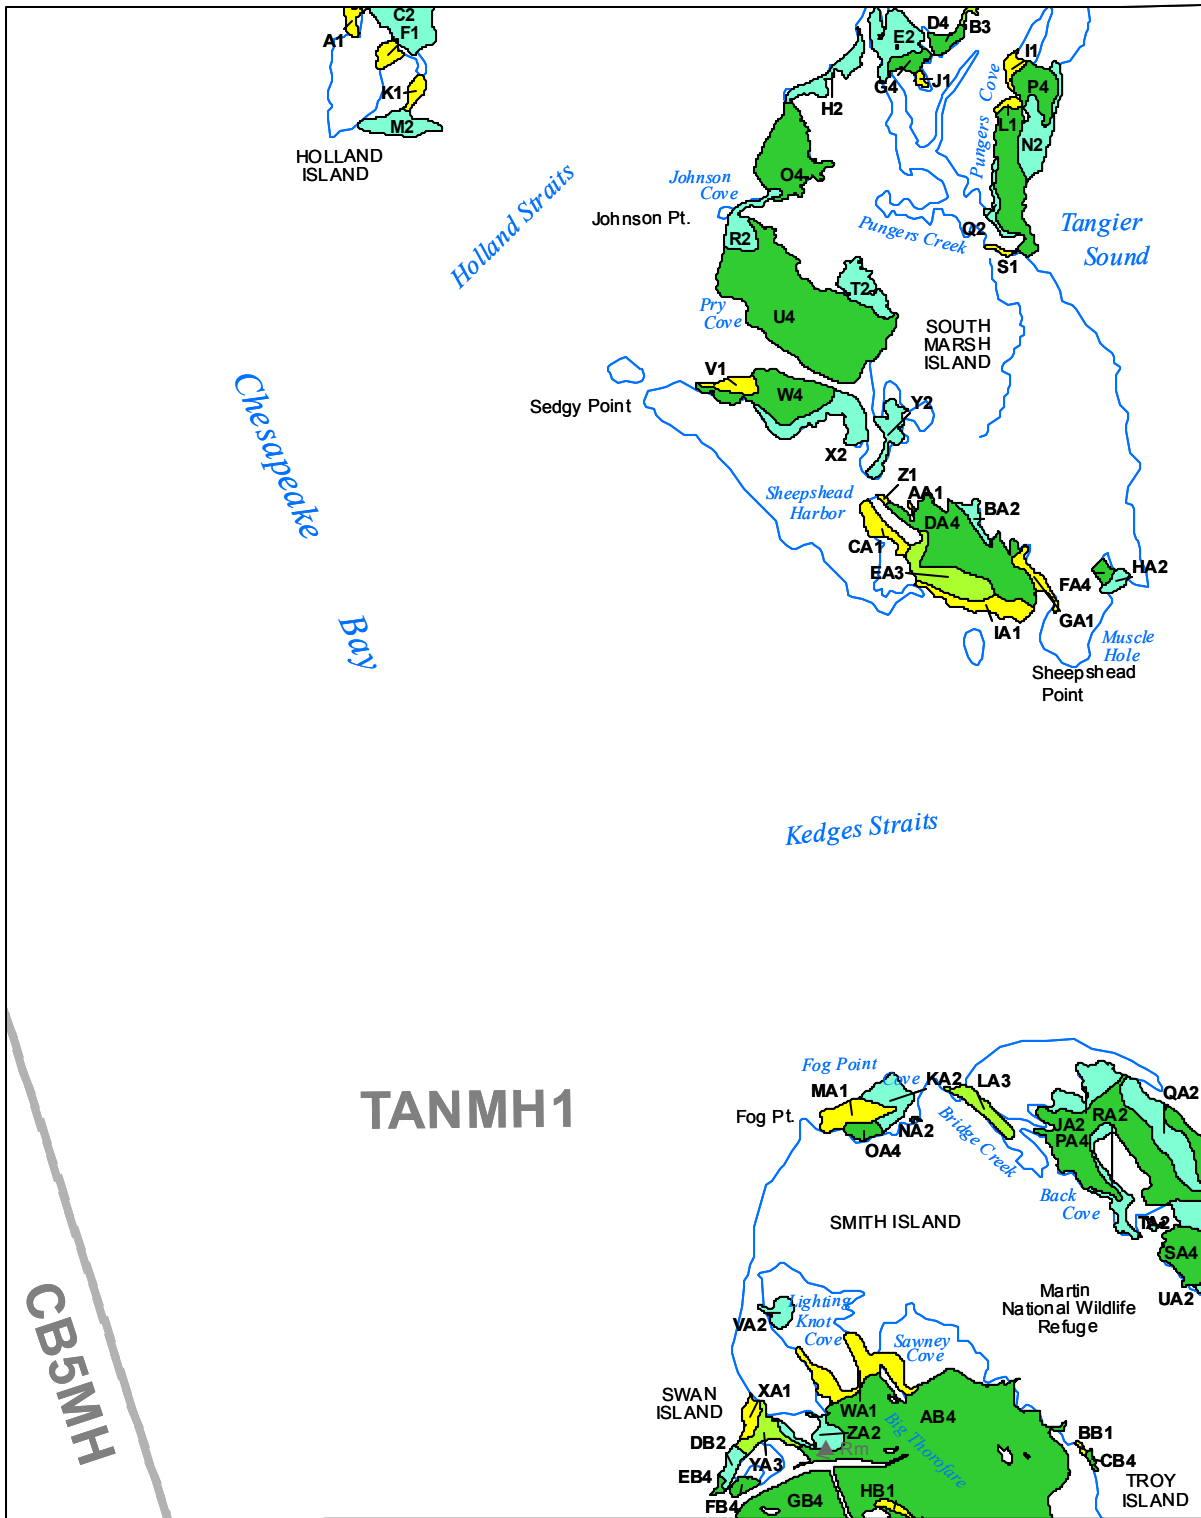

# Submerged Aquatic Vegetation 2010

Kedges Straits, Md. (91)

Hectares of SAV: 990.56

Date Flown: 05/27, 10/10

Sources: VIMS,USGS

PDF Created: 10/20/2011