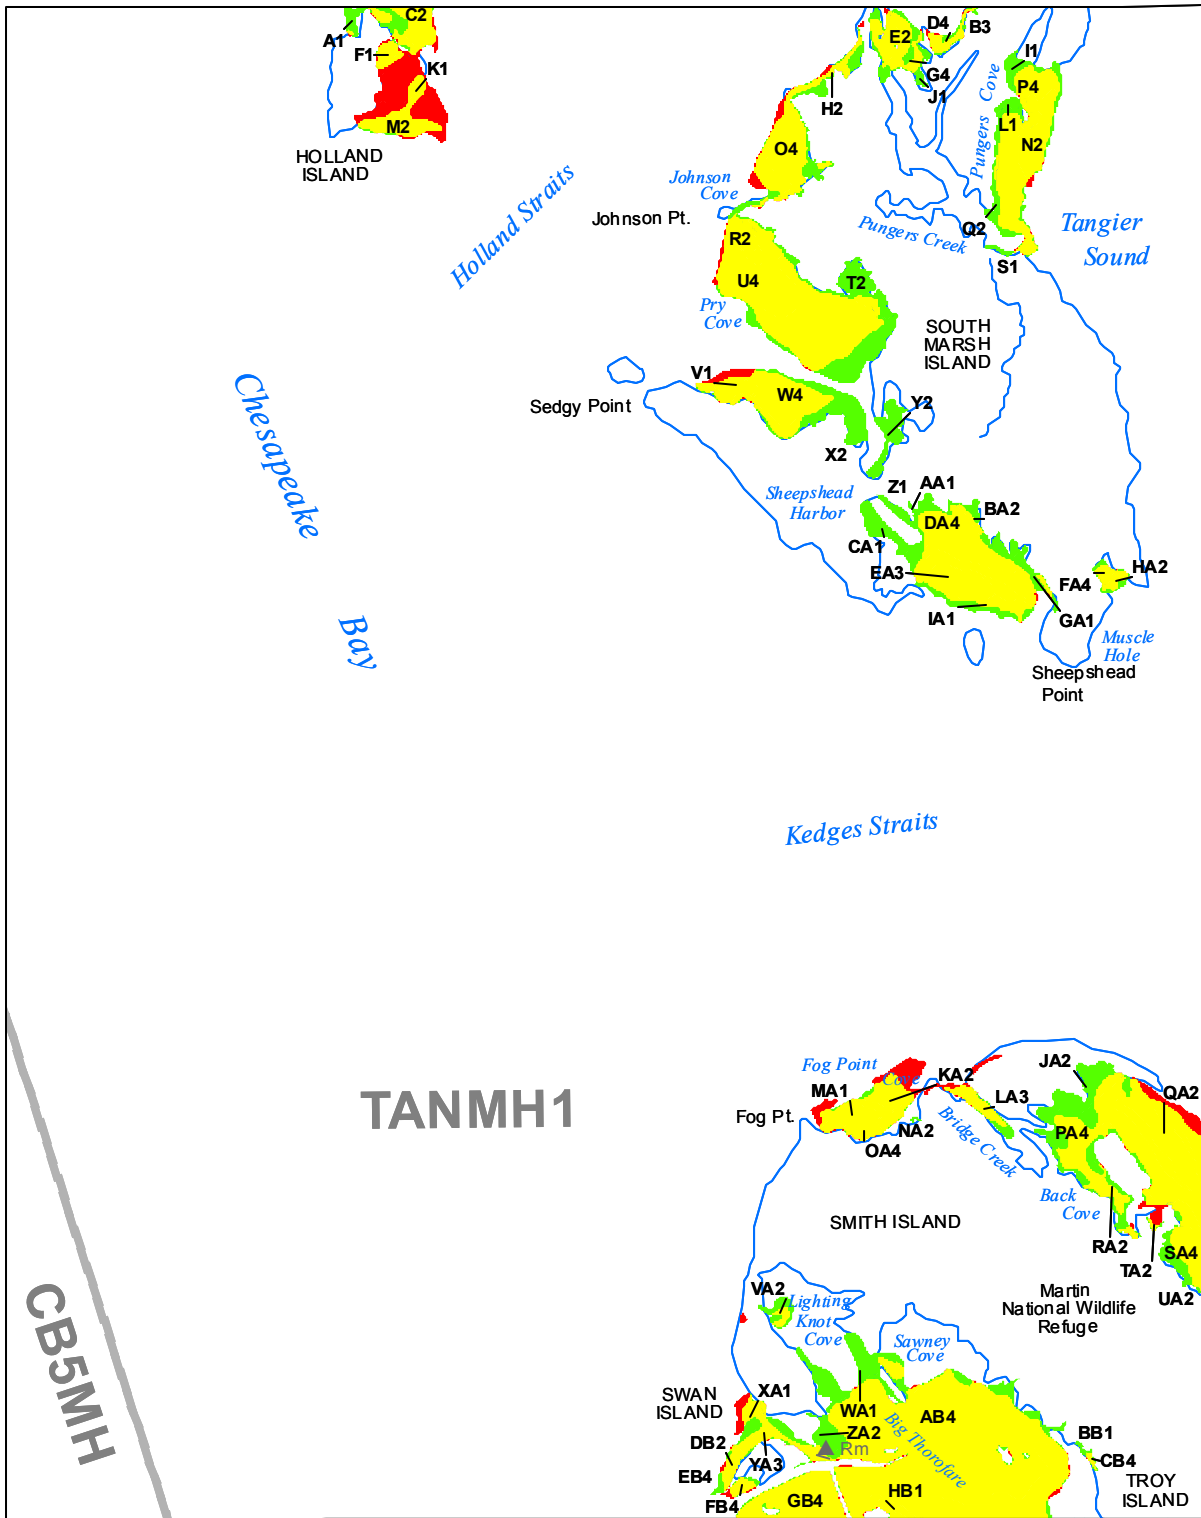

Submerged Aquatic Vegetation 2010

Kedges Straits, Md. (91)

Hectares of SAV: 990.56

Date Flown: 05/27, 10/10

Sources: VIMS,USGS PDF Created: 10/20/2011