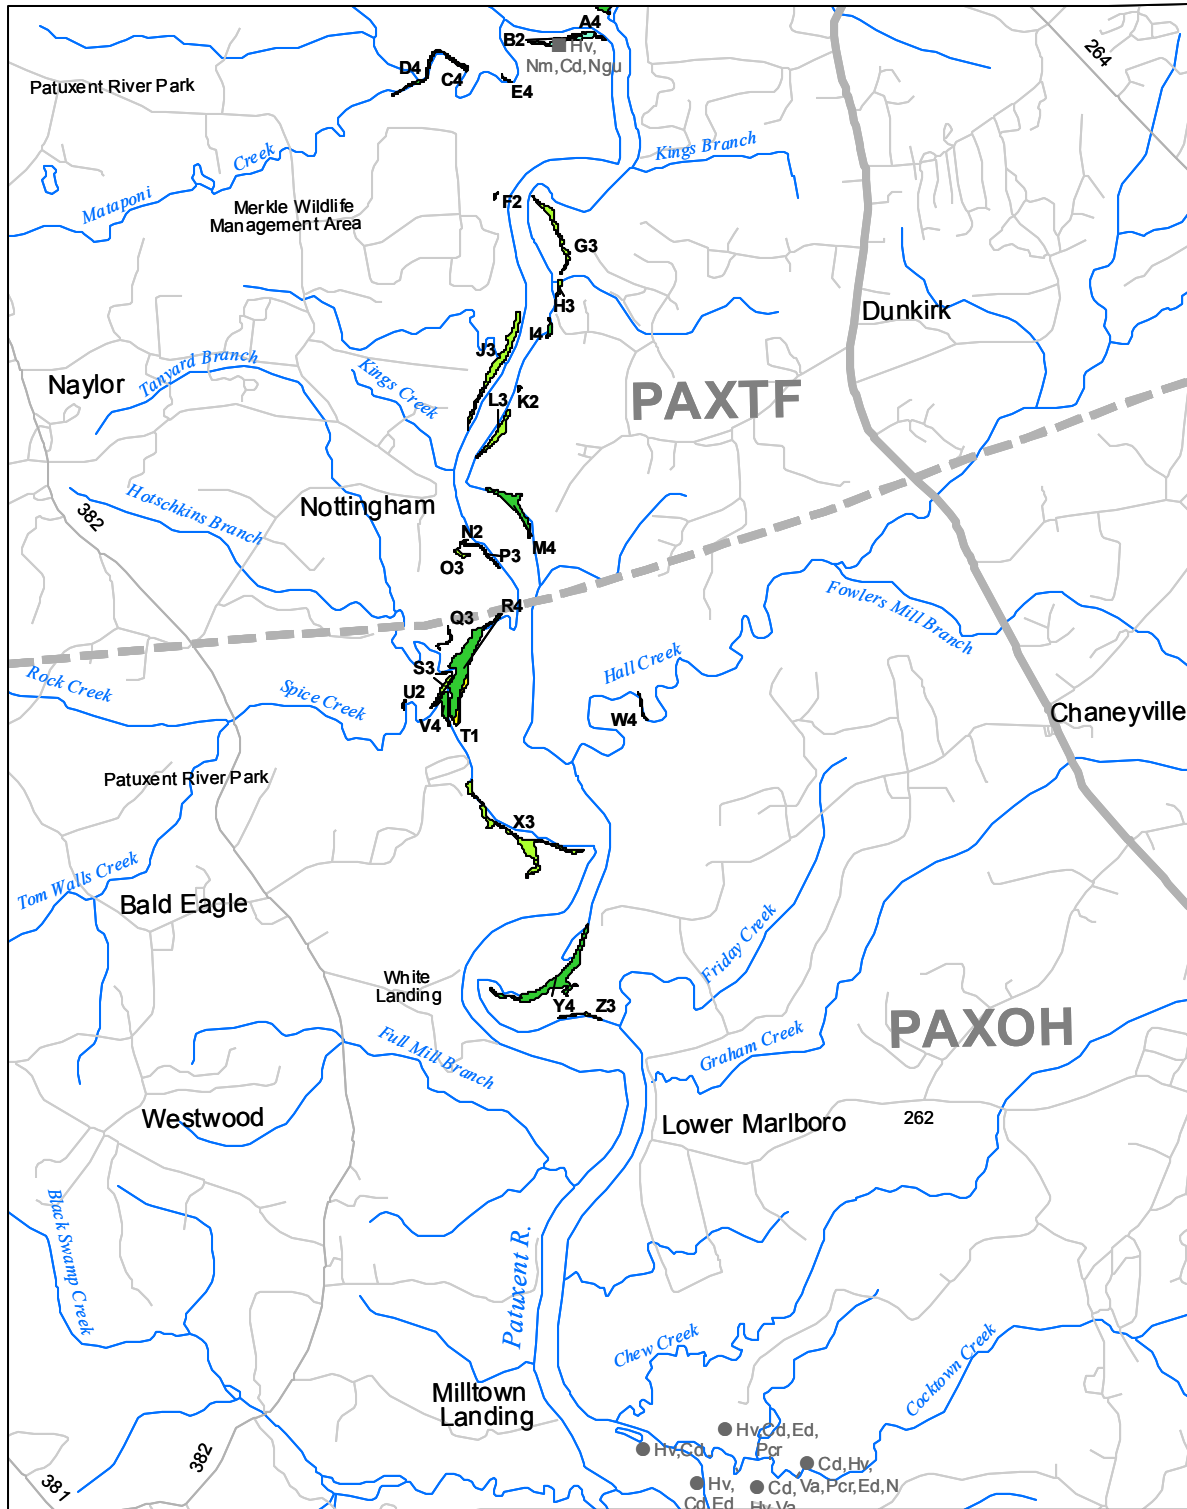

# Submerged Aquatic Vegetation 2010

Lower Marlboro, Md. (41)

Hectares of SAV: 44.73

Date Flown: 09/01

1,000 0 1,000 2,000 Meters

Sources: VIMS,USGS

PDF Created: 10/20/2011