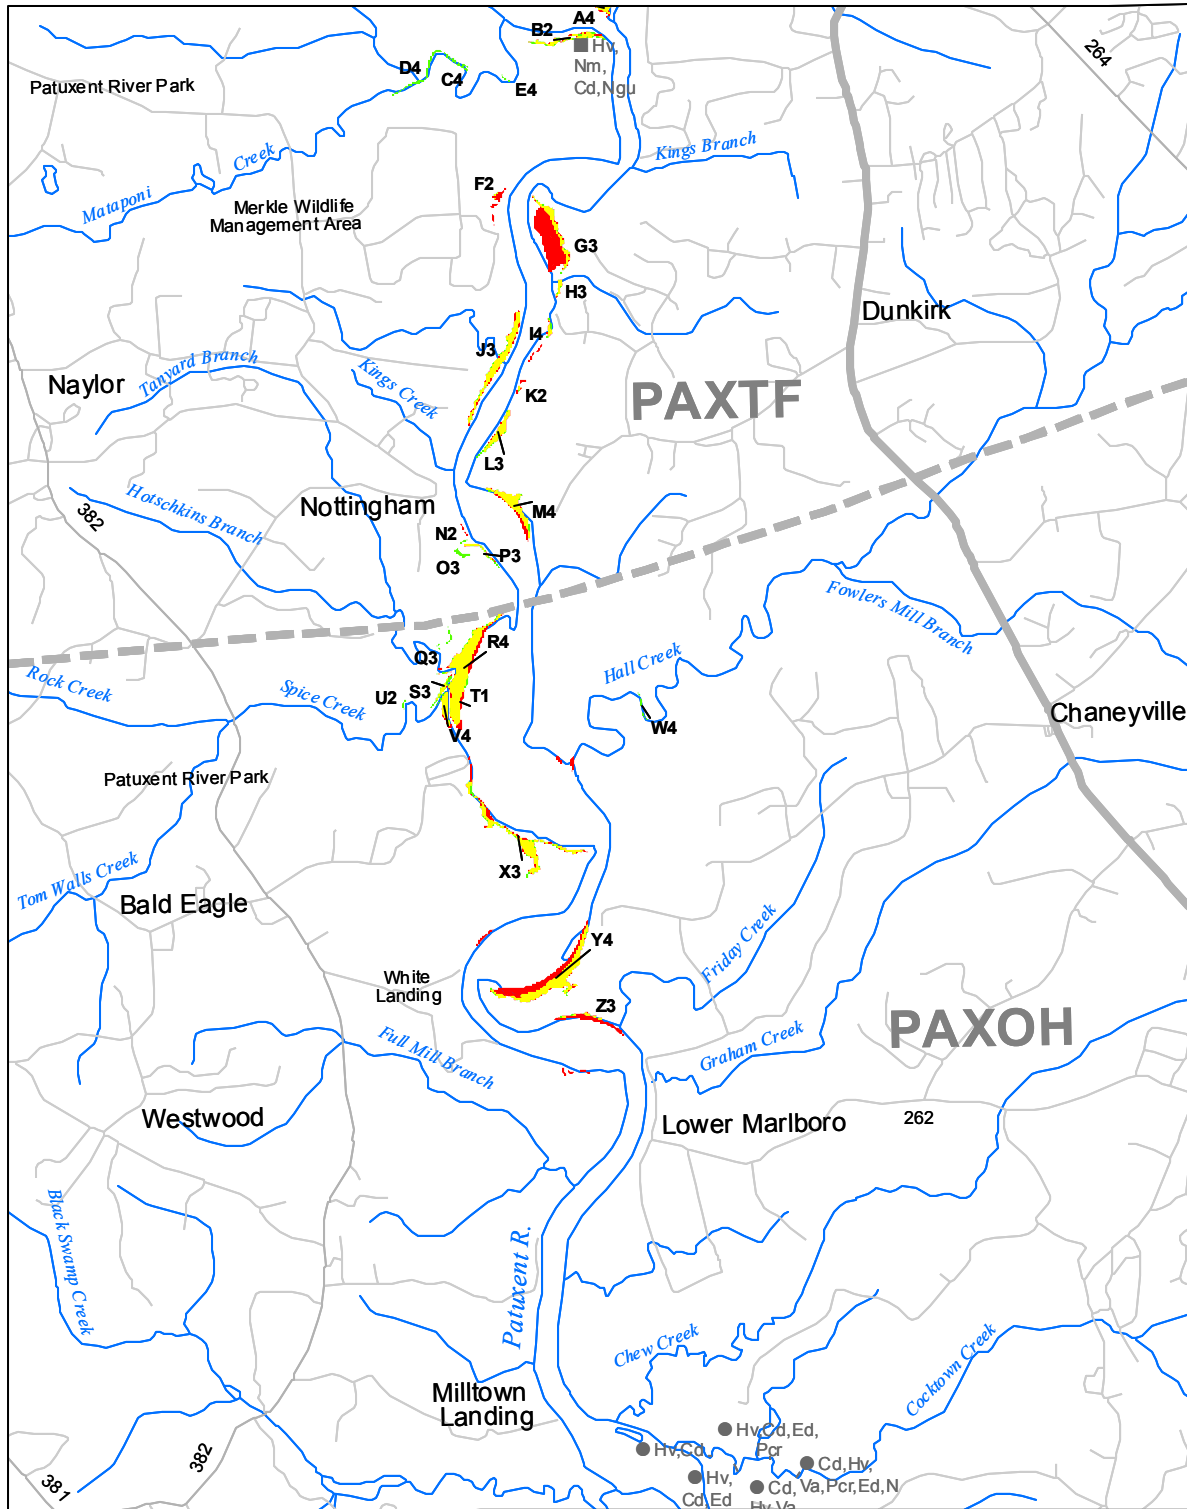

# Submerged Aquatic Vegetation 2010

Lower Marlboro, Md. (41)

Hectares of SAV: 44.73

Date Flown: 09/01

1,000 0 1,000 2,000 Meters

Sources: VIMS,USGS PDF Created: 10/20/2011