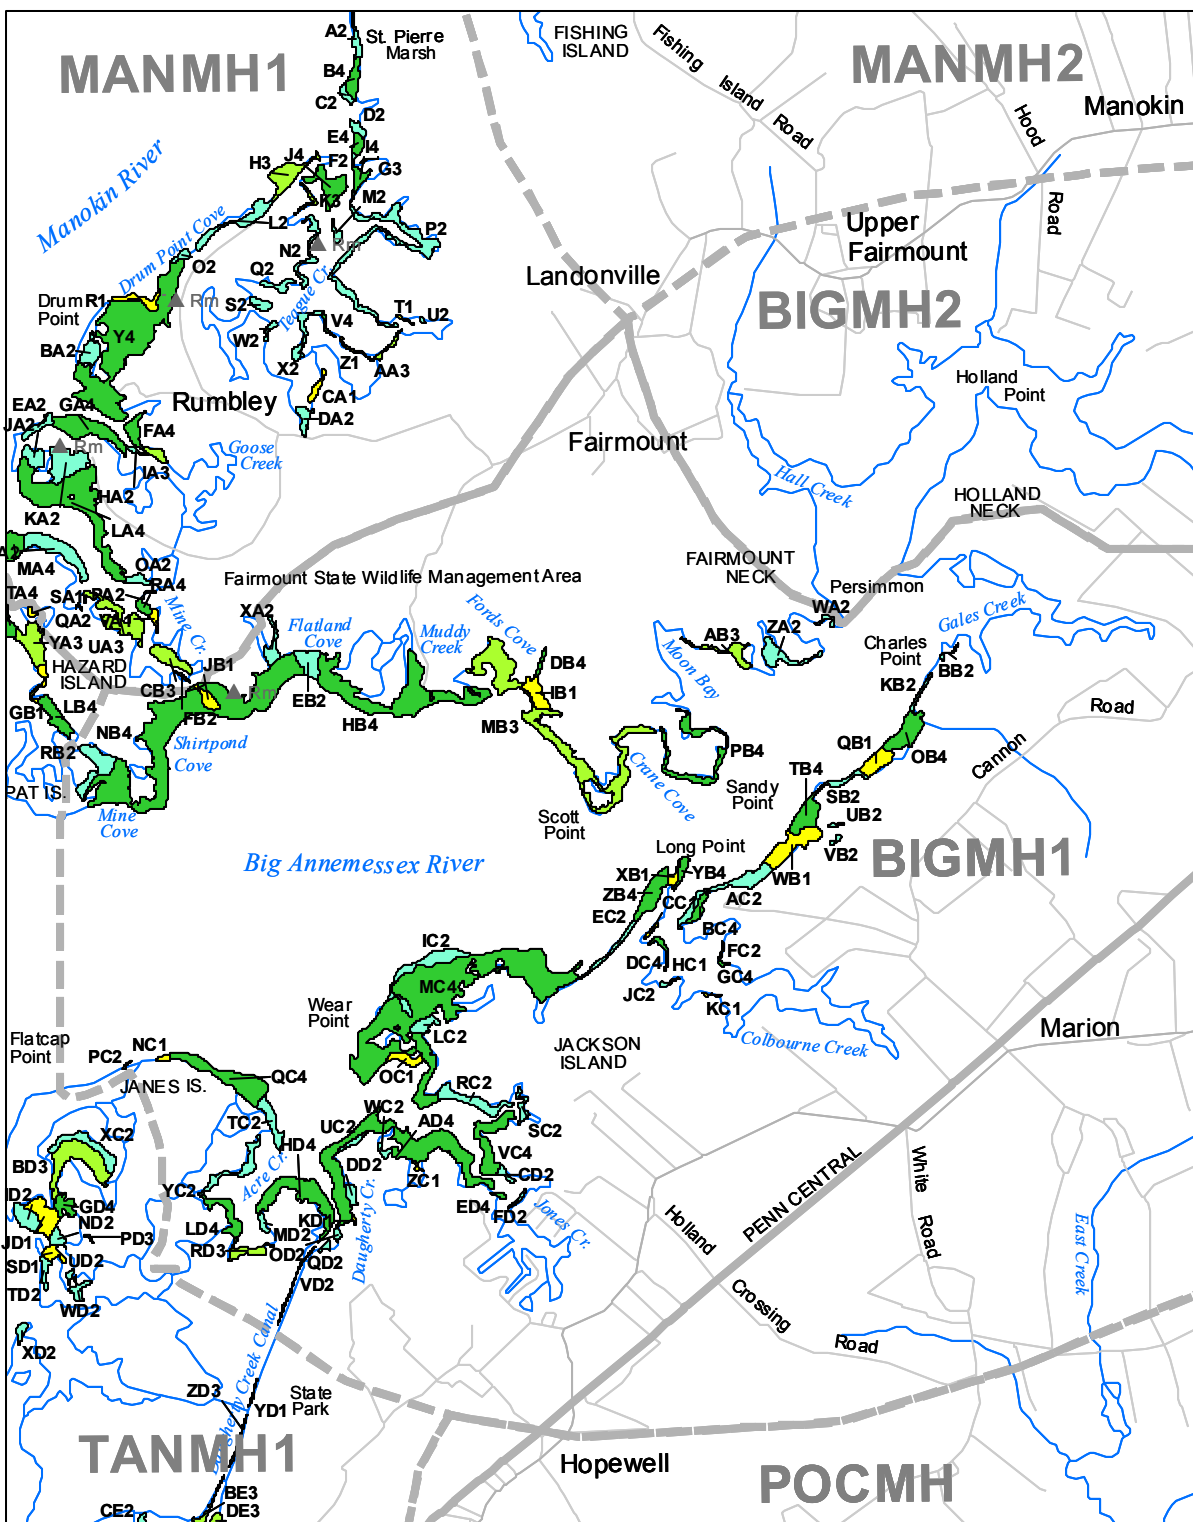

Submerged Aquatic Vegetation 2010

Marion, Md. (93)

Hectares of SAV: 637.07

Date Flown: 05/27

1,000 0 1,000 2,000 Meters

Sources: VIMS,USGS

PDF Created: 10/20/2011