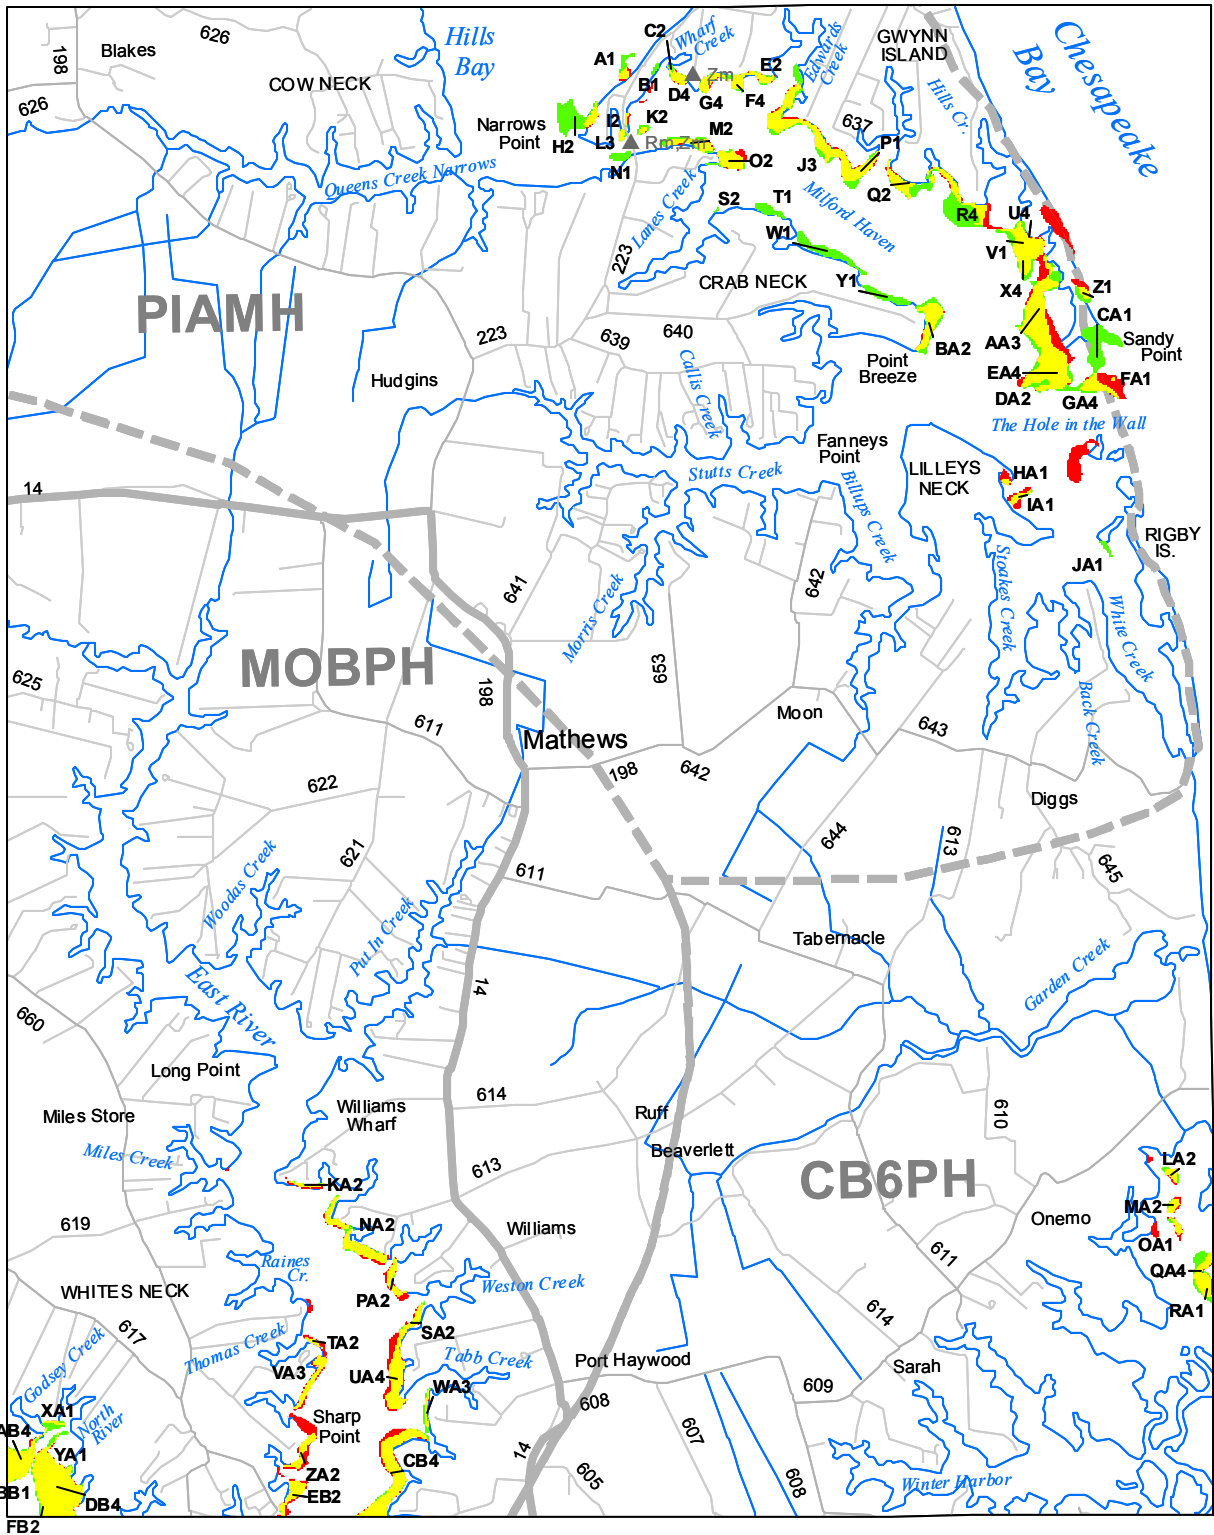

Submerged Aquatic Vegetation 2010

Mathews, Va. (123)

Hectares of SAV: 206.50

Date Flown: 05/21

Sources: VIMS,USGS PDF Created: 10/20/2011