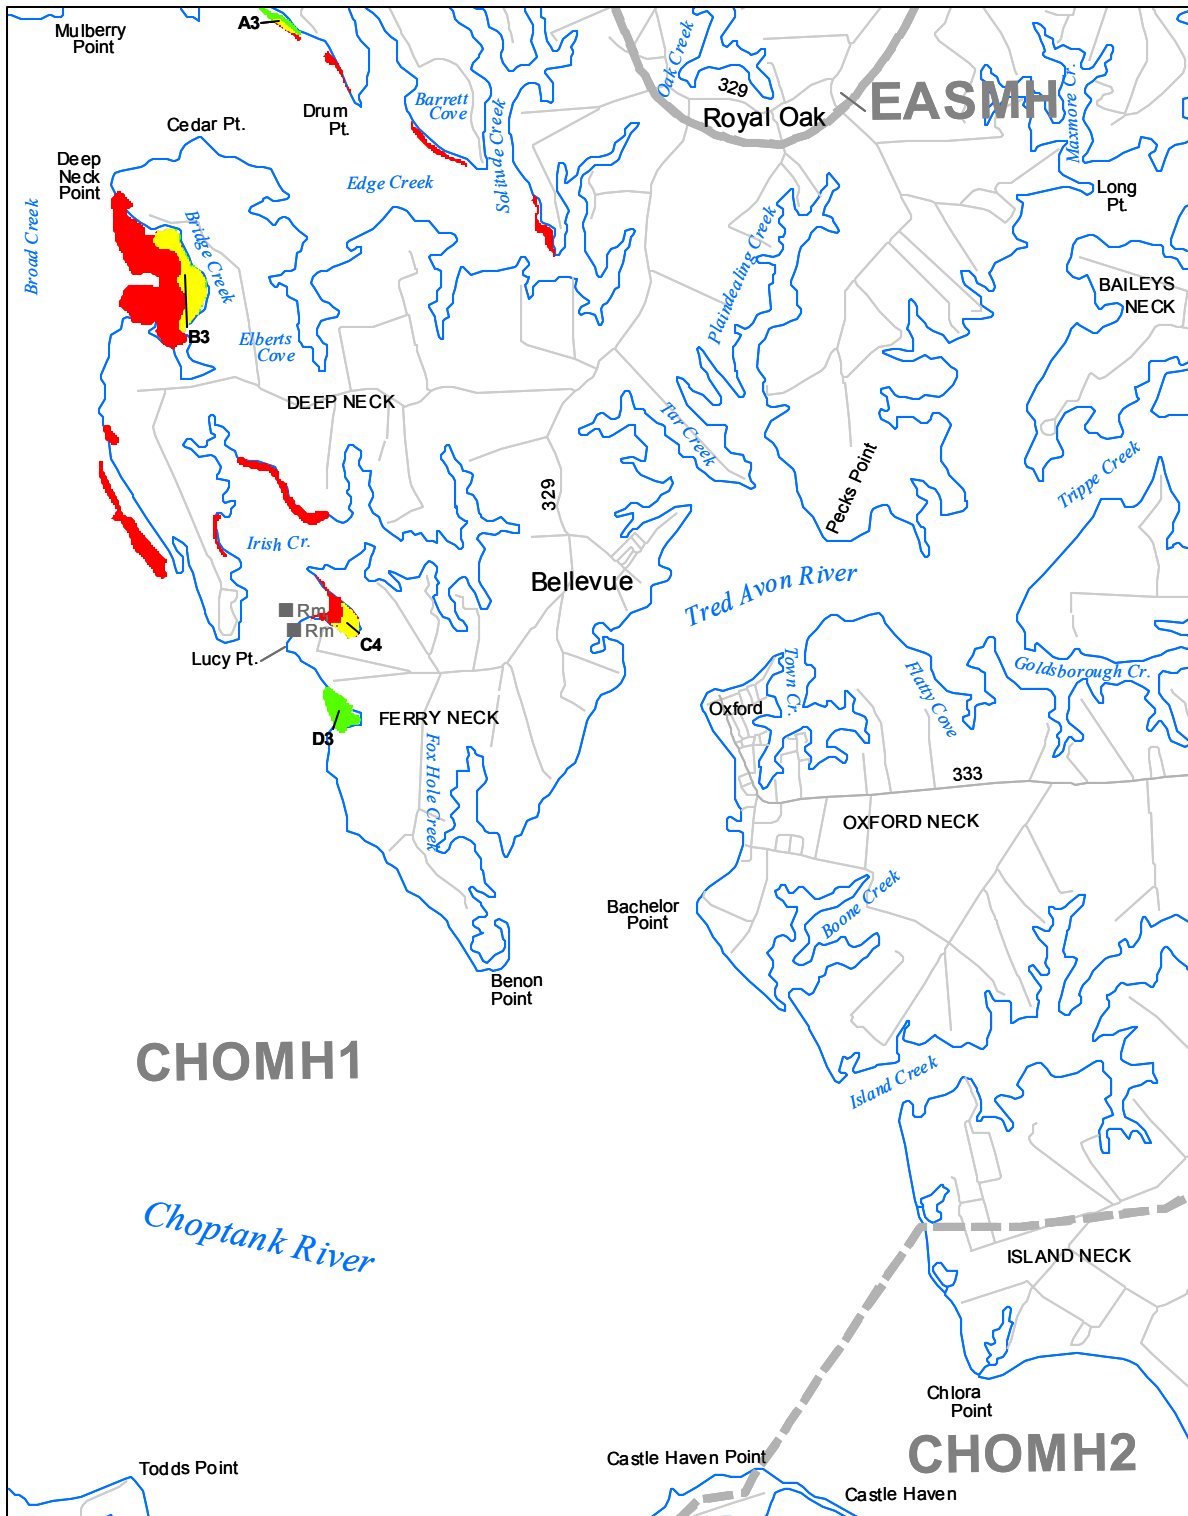

Submerged Aquatic Vegetation 2010

Oxford, Md. (44)

Hectares of SAV: 30.58
Date Flown: 08/31, 09/07

Sources: VIMS,USGS PDF Created: 10/20/2011