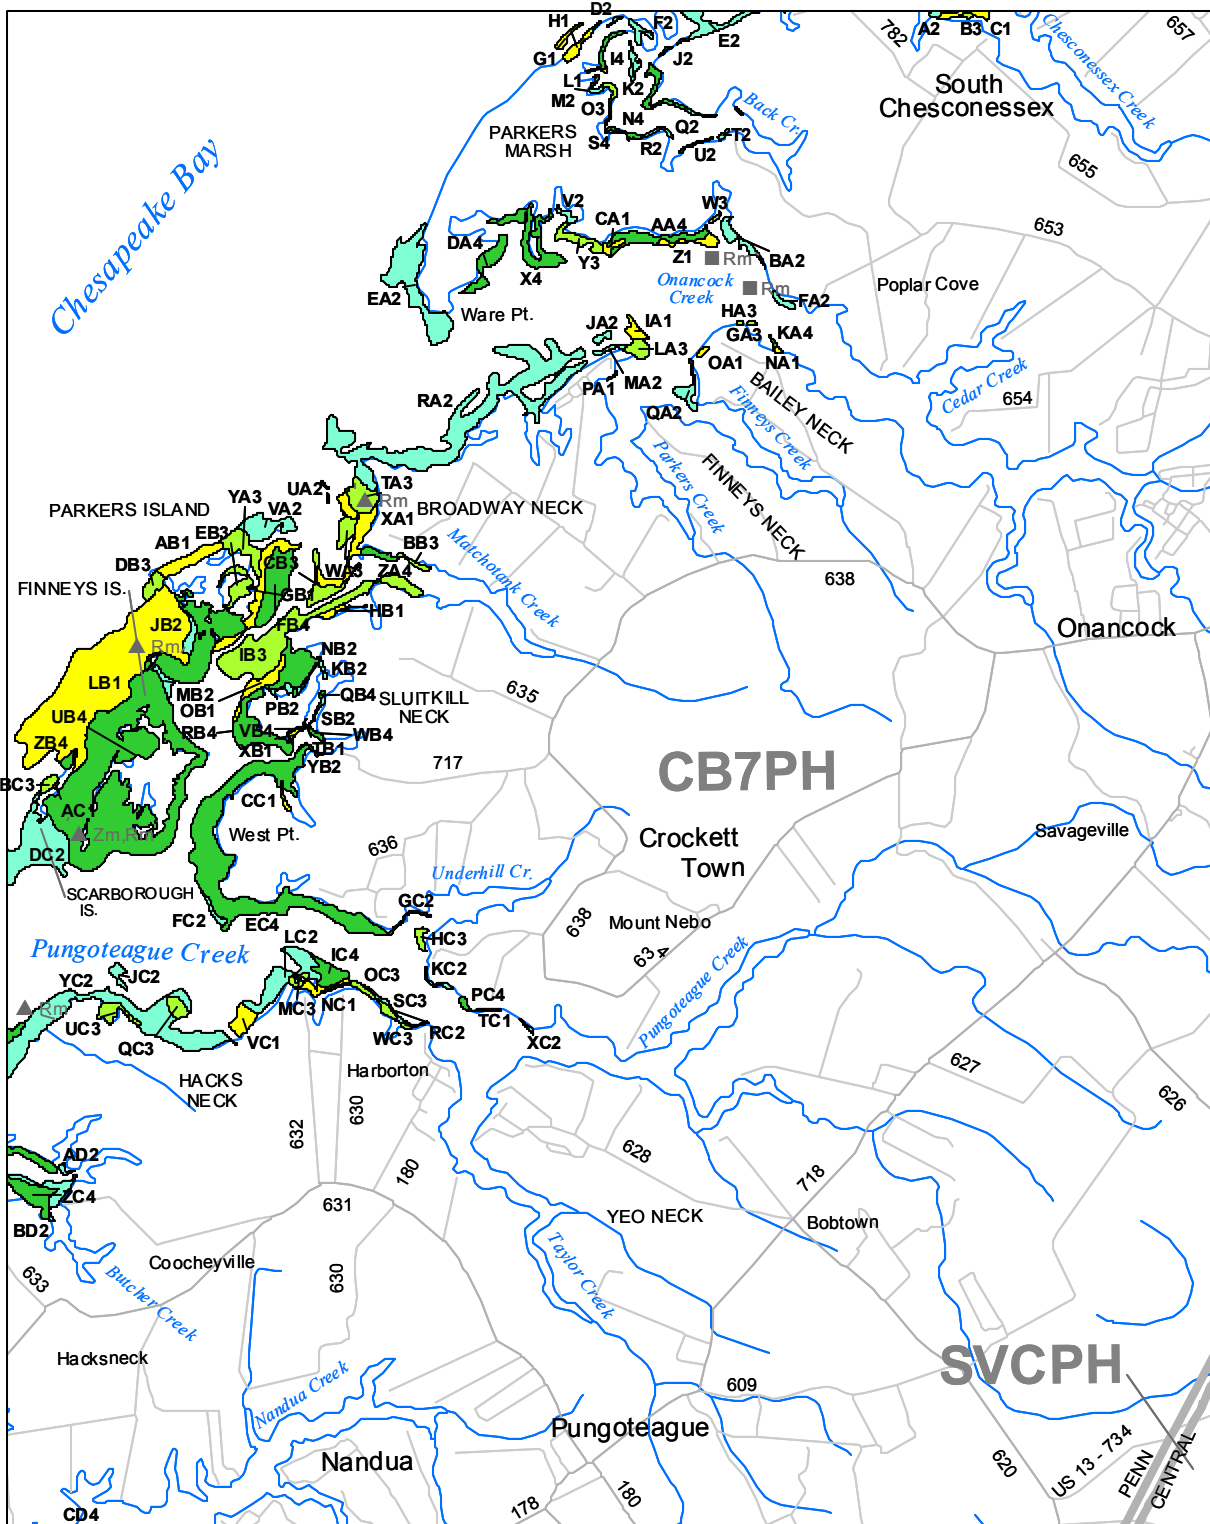

# Submerged Aquatic Vegetation 2010

Pungoteague, Va. (114)

Hectares of SAV: 720.43

Date Flown: 05/26

1,000 0 1,000 2,000 Meters

Sources: VIMS,USGS

PDF Created: 10/20/2011