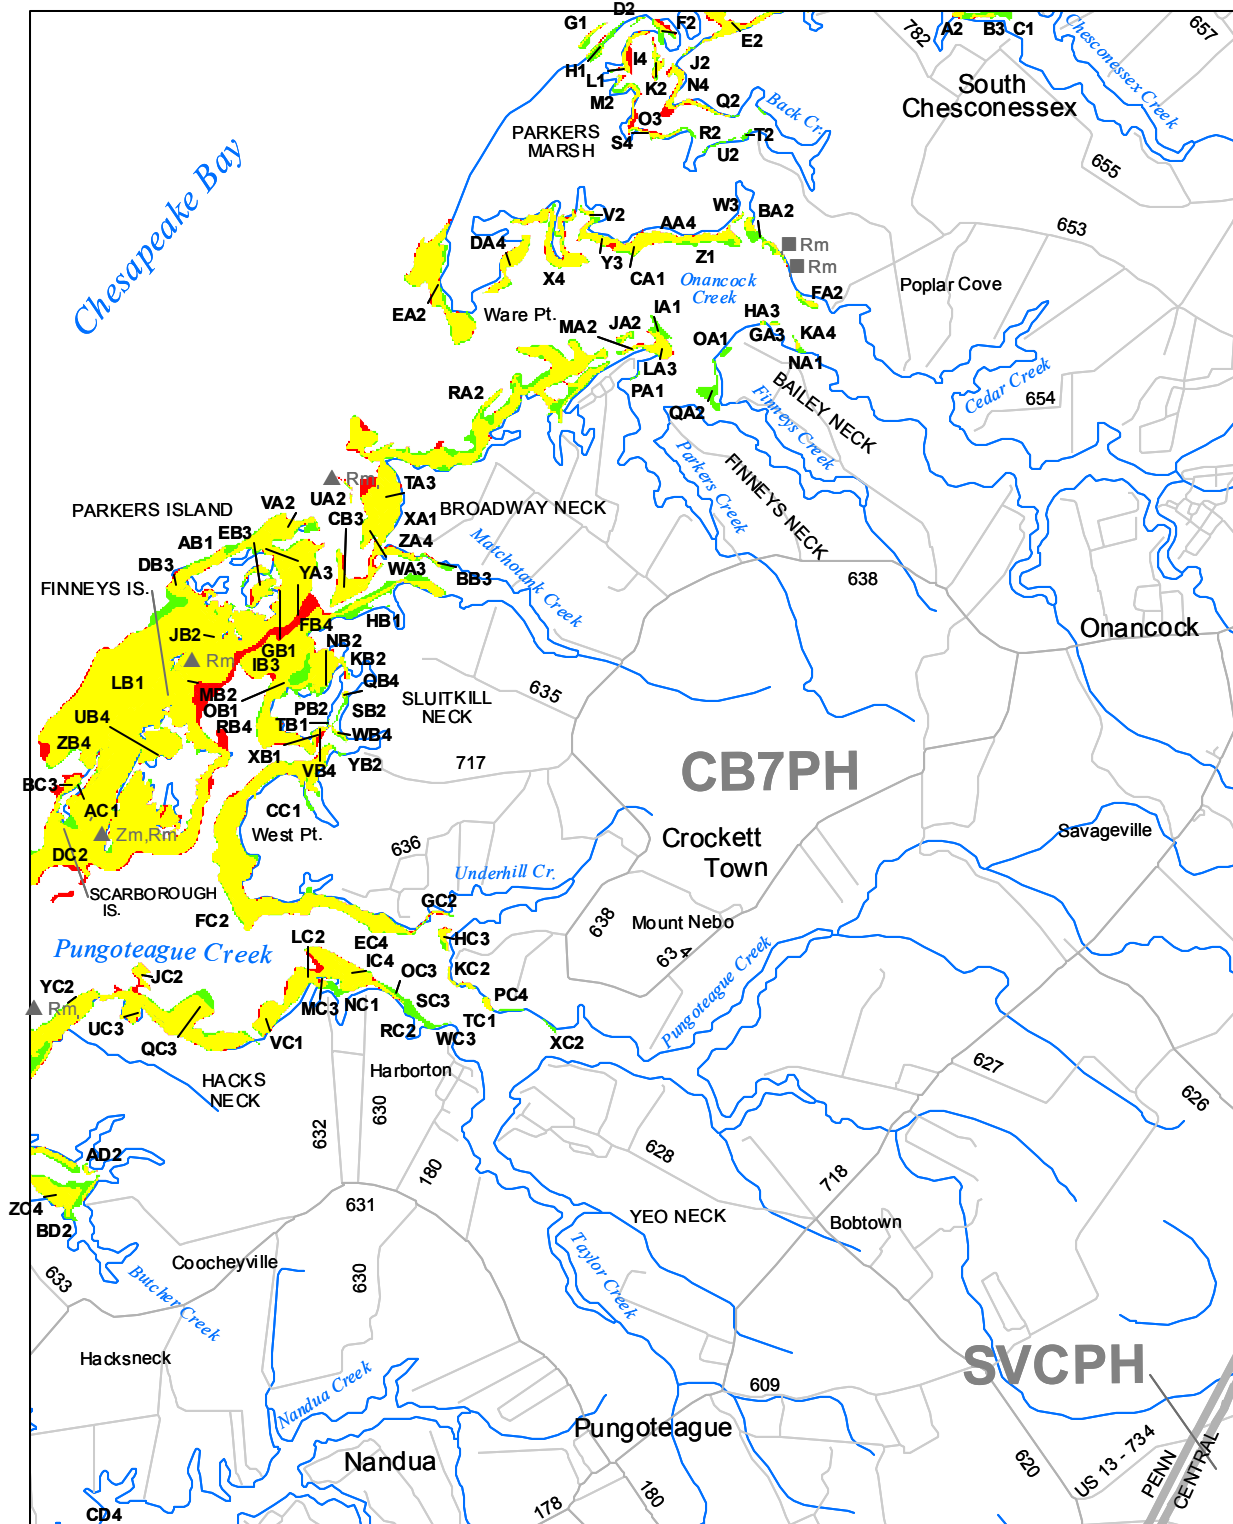

Submerged Aquatic Vegetation 2010

Pungoteague, Va. (114)

Hectares of SAV: 720.43

Date Flown: 05/26

1,000 0 1,000 2,000 Meters

Sources: VIMS,USGS PDF Created: 10/20/2011