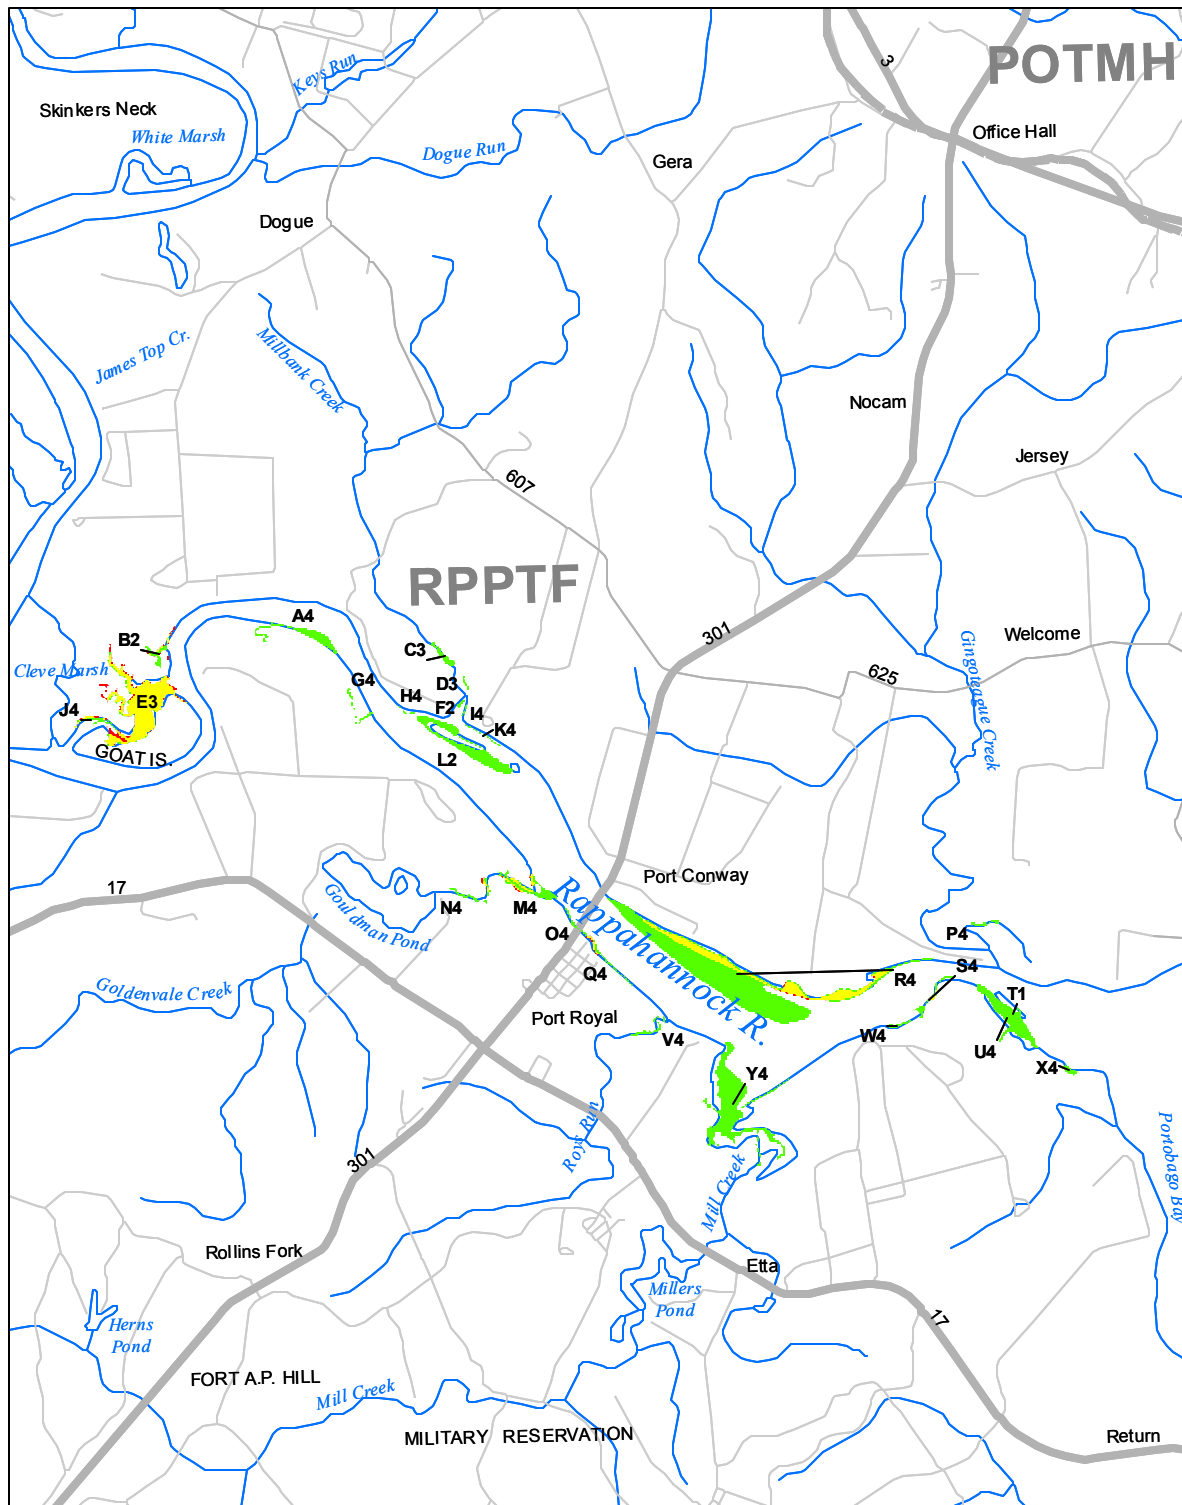

Submerged Aquatic Vegetation 2010

Port Royal, Va. (231)

Hectares of SAV: 123.55

Date Flown: 09/01, 09/18

1,000 0 1,000 2,000 Meters

Sources: VIMS,USGS PDF Created: 10/20/2011