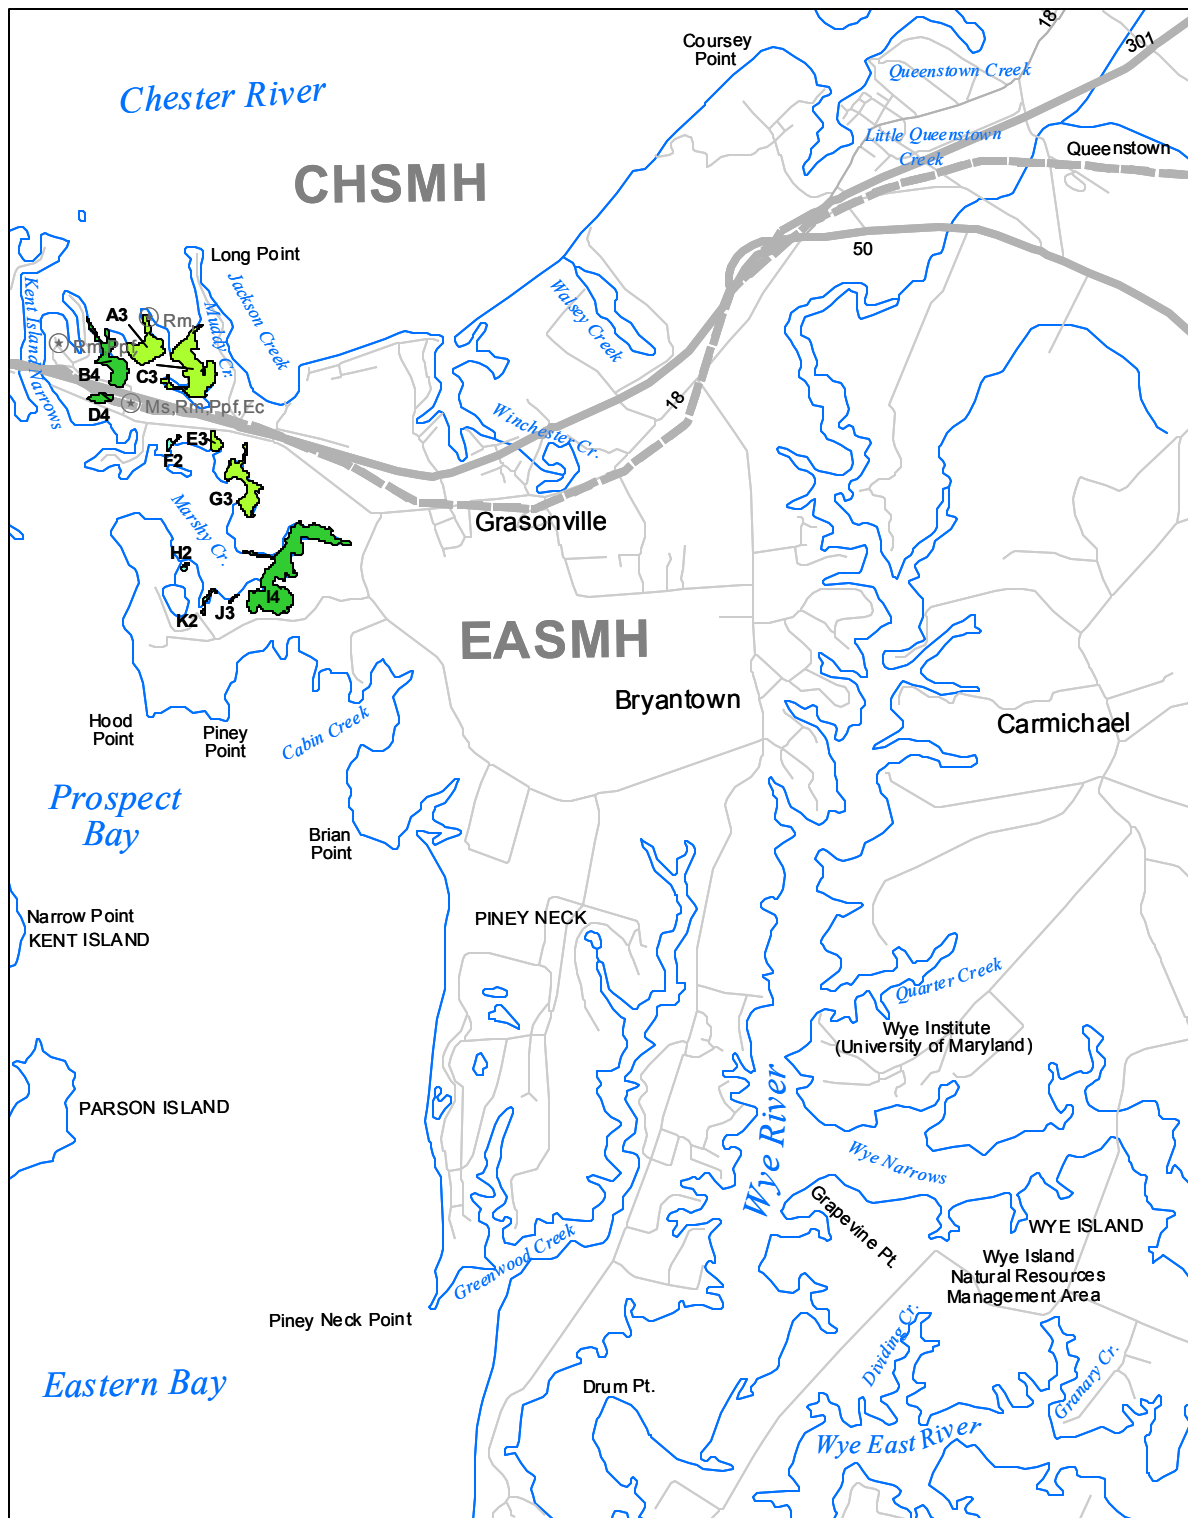

Submerged Aquatic Vegetation 2010

Queenstown, Md. (33)

Hectares of SAV: 59.68
 Date Flown: 08/30, 08/31, 09/07, 09/19

Sources: VIMS, USGS PDF Created: 10/20/2011