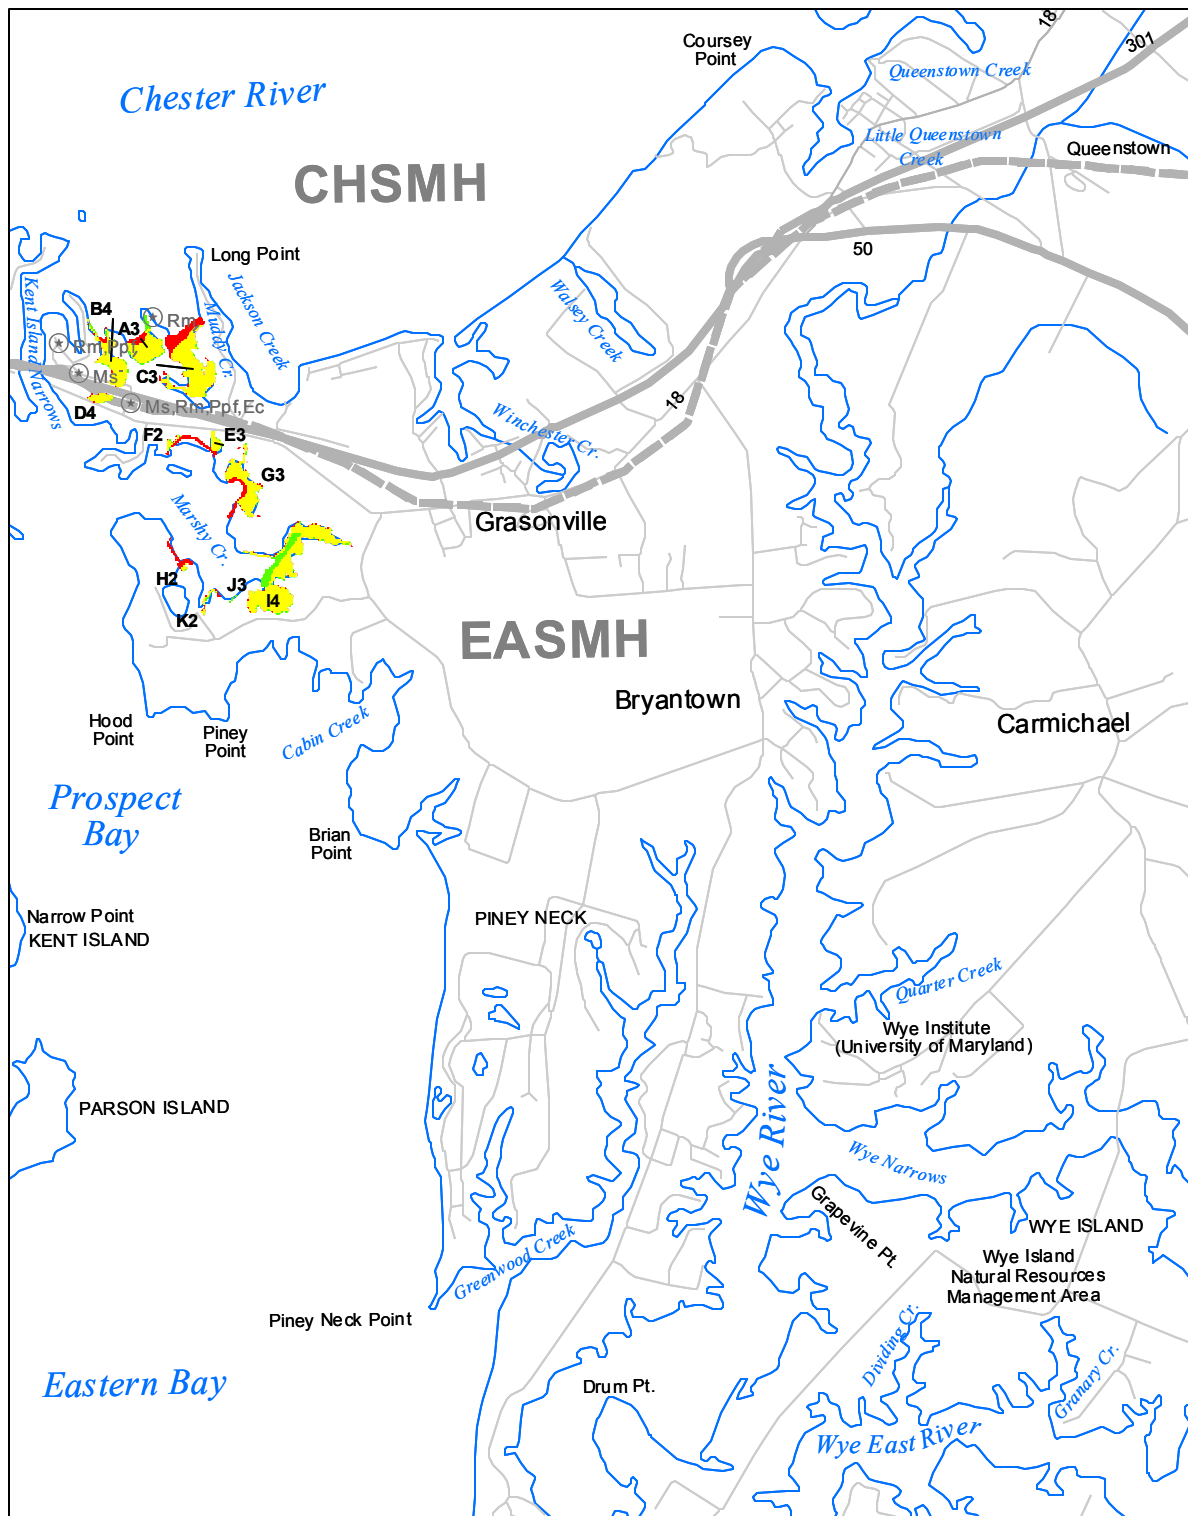

Submerged Aquatic Vegetation 2010

Queenstown, Md. (33)

Hectares of SAV: 59.68

Date Flown: 08/30, 08/31, 09/07, 09/19

1,000 0 1,000 2,000 Meters

Sources: VIMS,USGS PDF Created: 10/20/2011