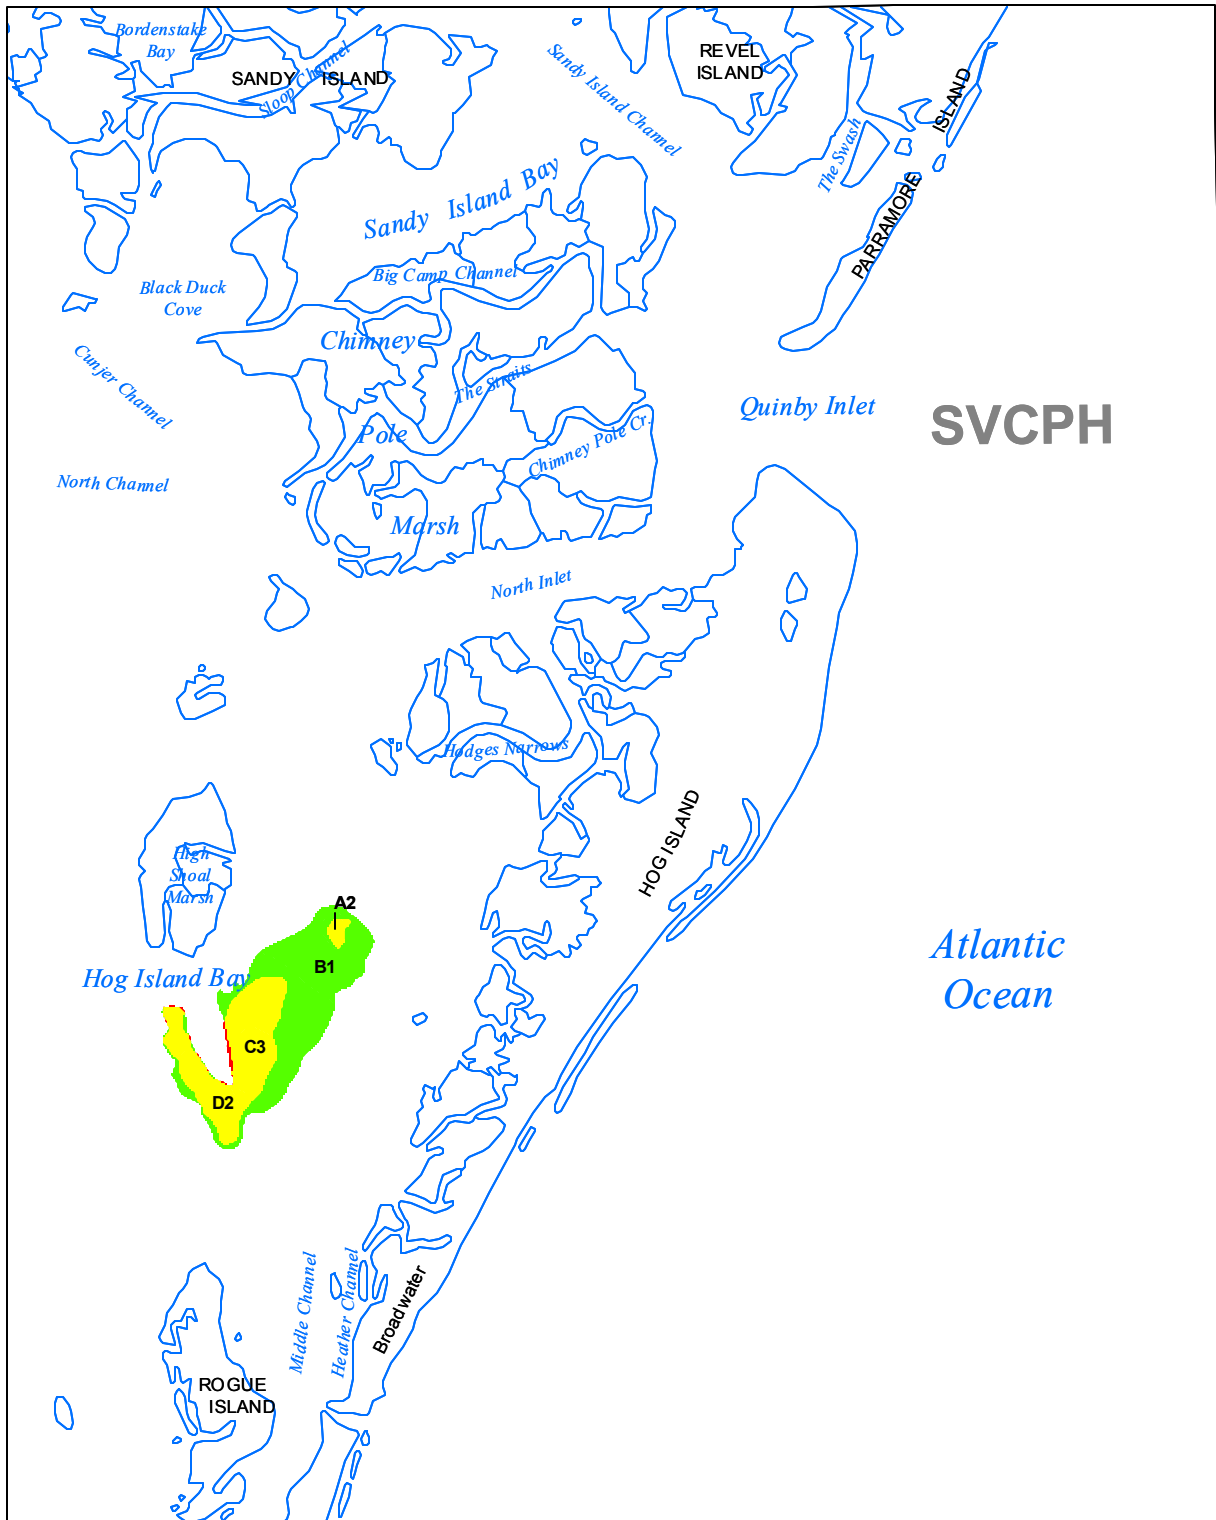

Submerged Aquatic Vegetation 2010

Quinby Inlet, Va. (215)

Hectares of SAV: 182.20

Date Flown: 05/07, 05/21

1,000 0 1,000 2,000 Meters

Sources: VIMS,USGS PDF Created: 10/20/2011