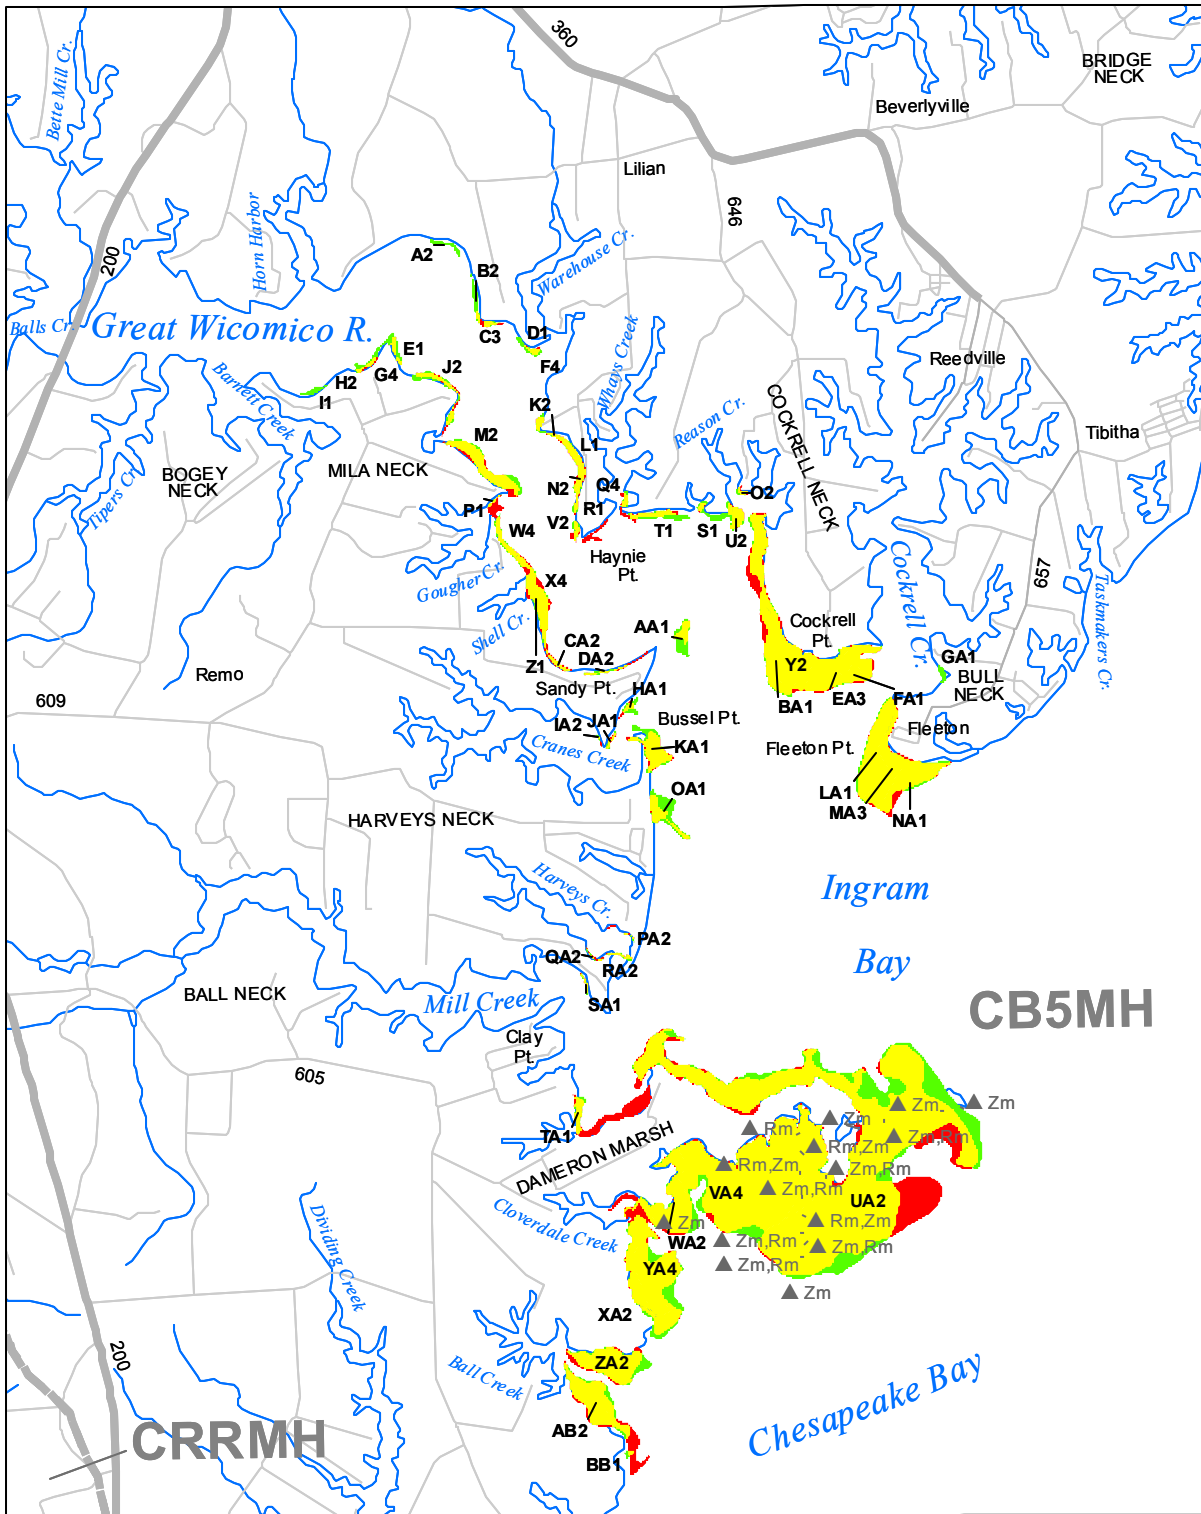

Submerged Aquatic Vegetation 2010

Reedville, Va. (106)

Hectares of SAV: 534.34

Date Flown: 05/27

Sources: VIMS,USGS PDF Created: 10/20/2011