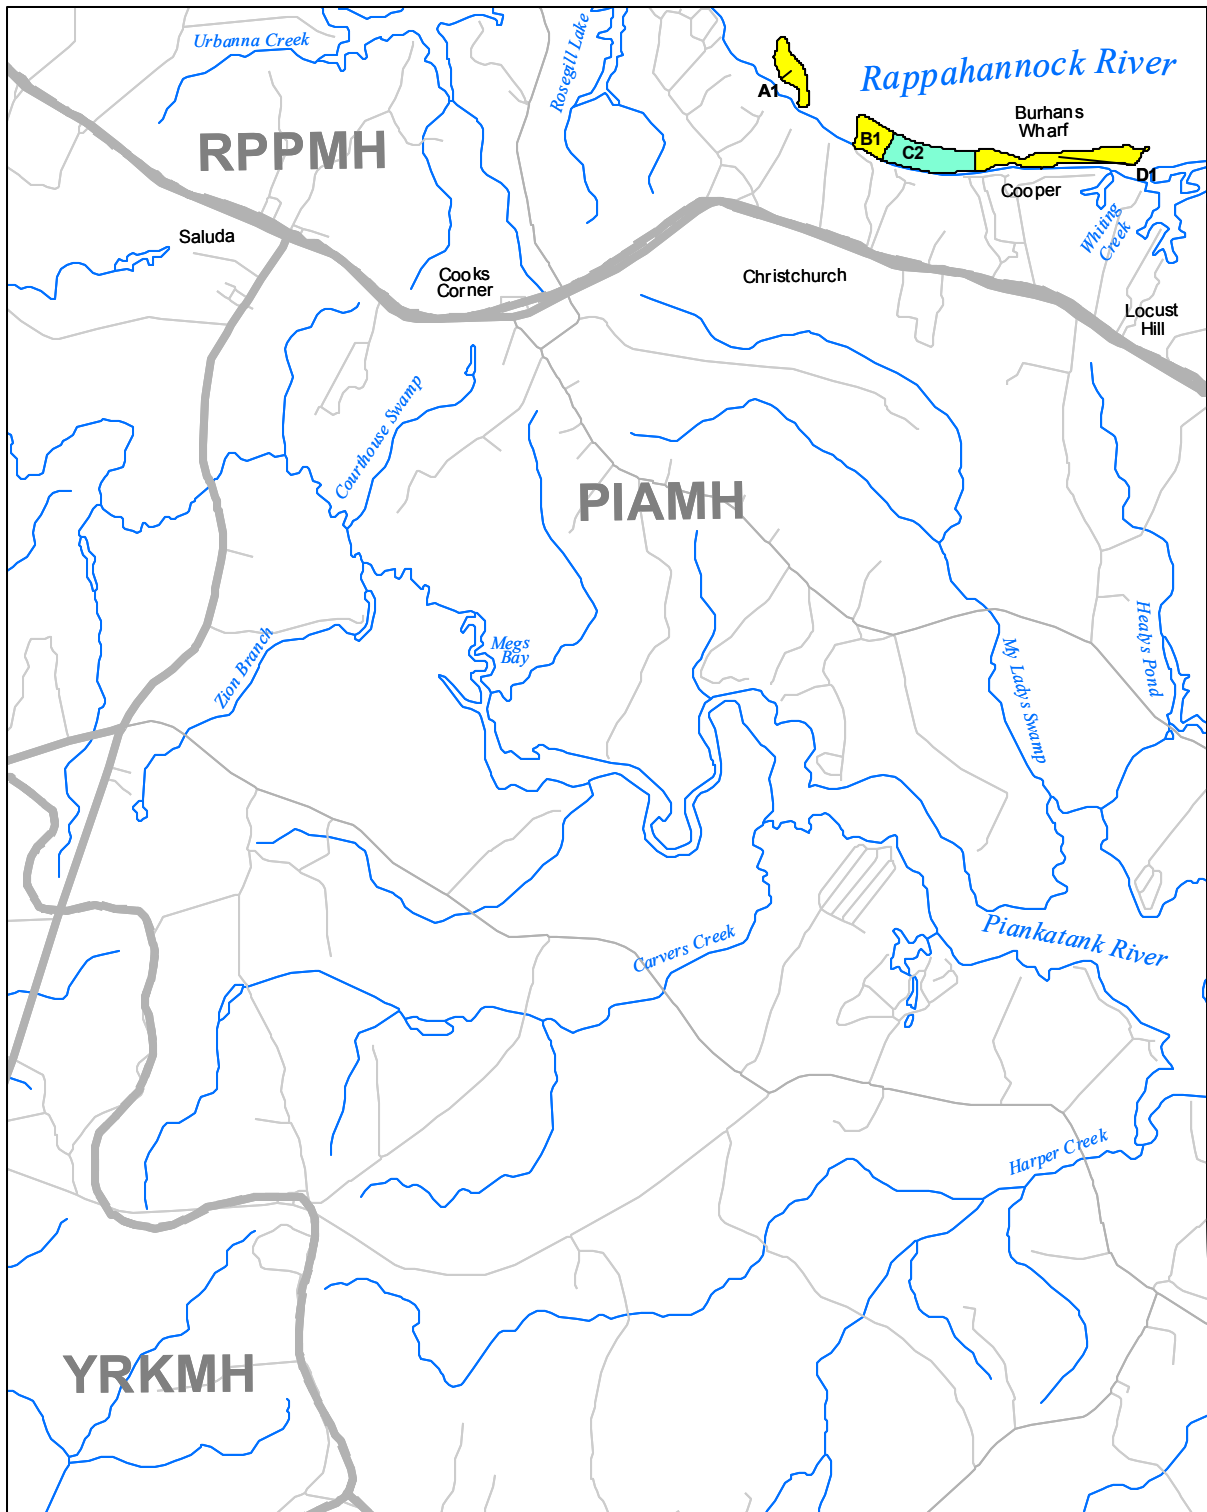

# Submerged Aquatic Vegetation 2010

Saluda, Va. (116)

**Hectares of SAV: 57.93**

Date Flown: 05/21, 05/26, 08/27

1,000 0 1,000 2,000 Meters

Sources: VIMS, USGS

PDF Created: 10/20/2011