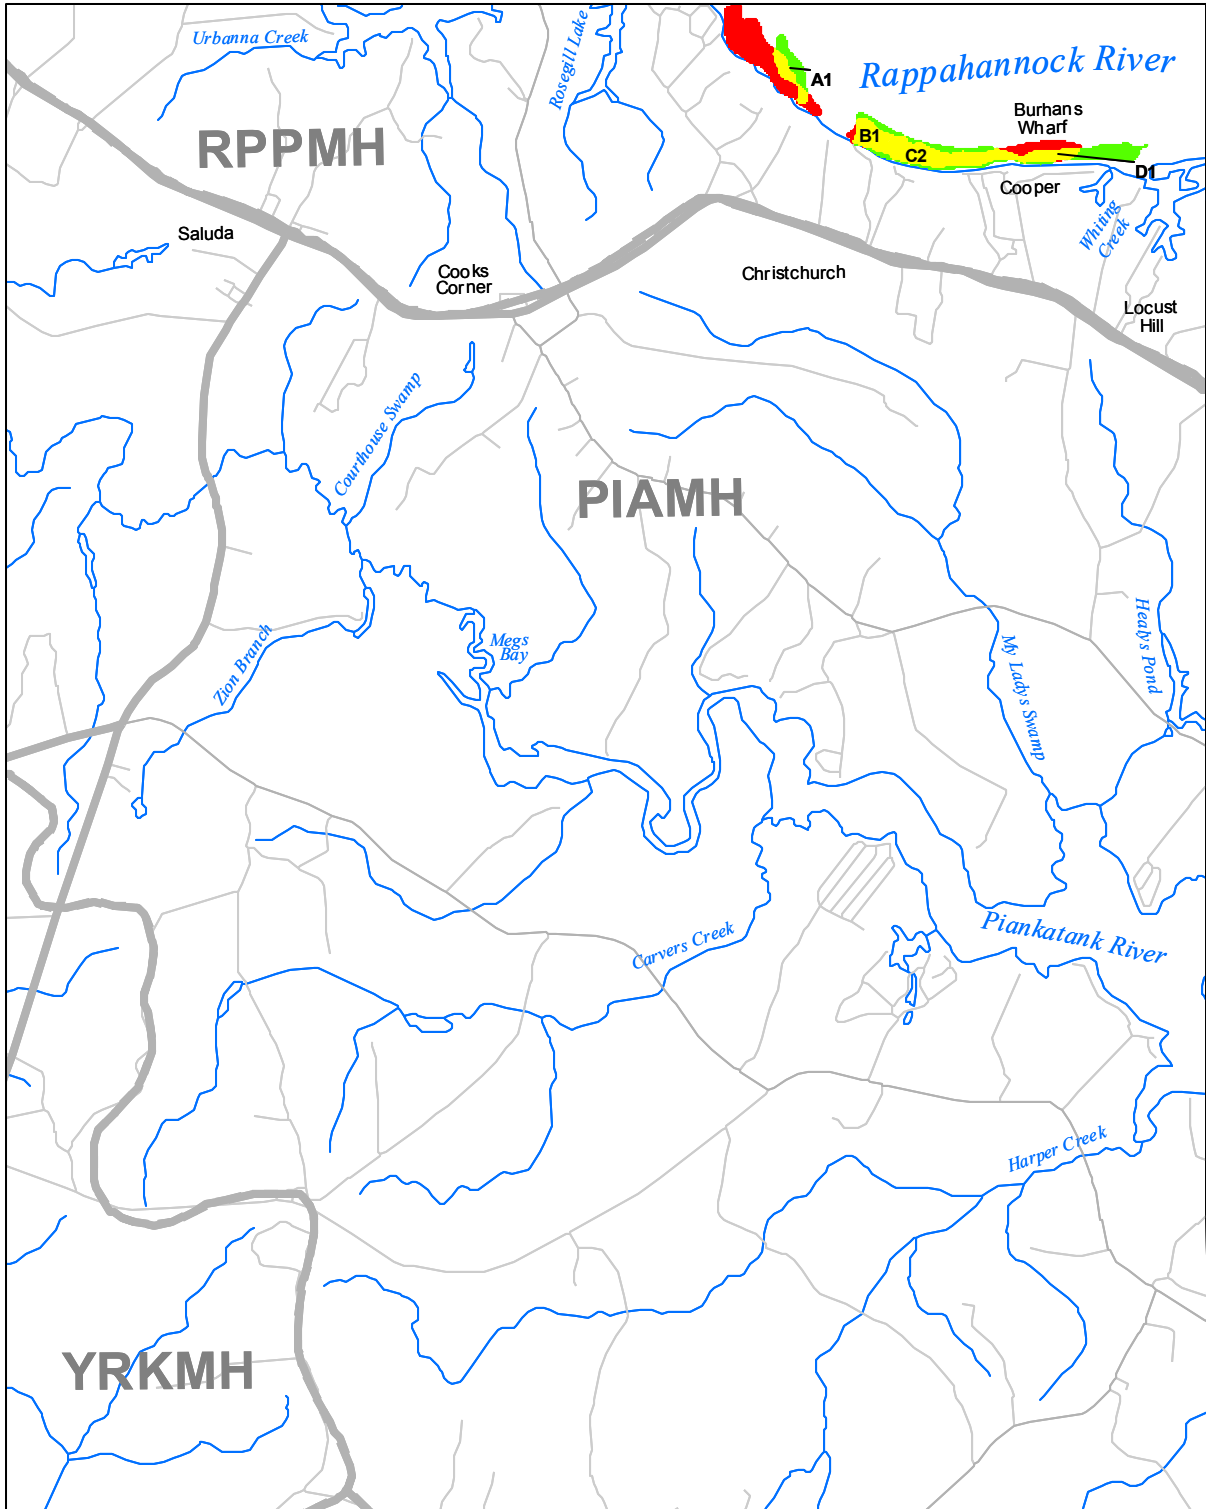

# Submerged Aquatic Vegetation 2010

Saluda, Va. (116)

**Hectares of SAV: 57.93**

Date Flown: 05/21, 05/26, 08/27

1,000 0 1,000 2,000 Meters

2010 SAV

2009 SAV

Both Years

Sources: VIMS, USGS

PDF Created: 10/20/2011