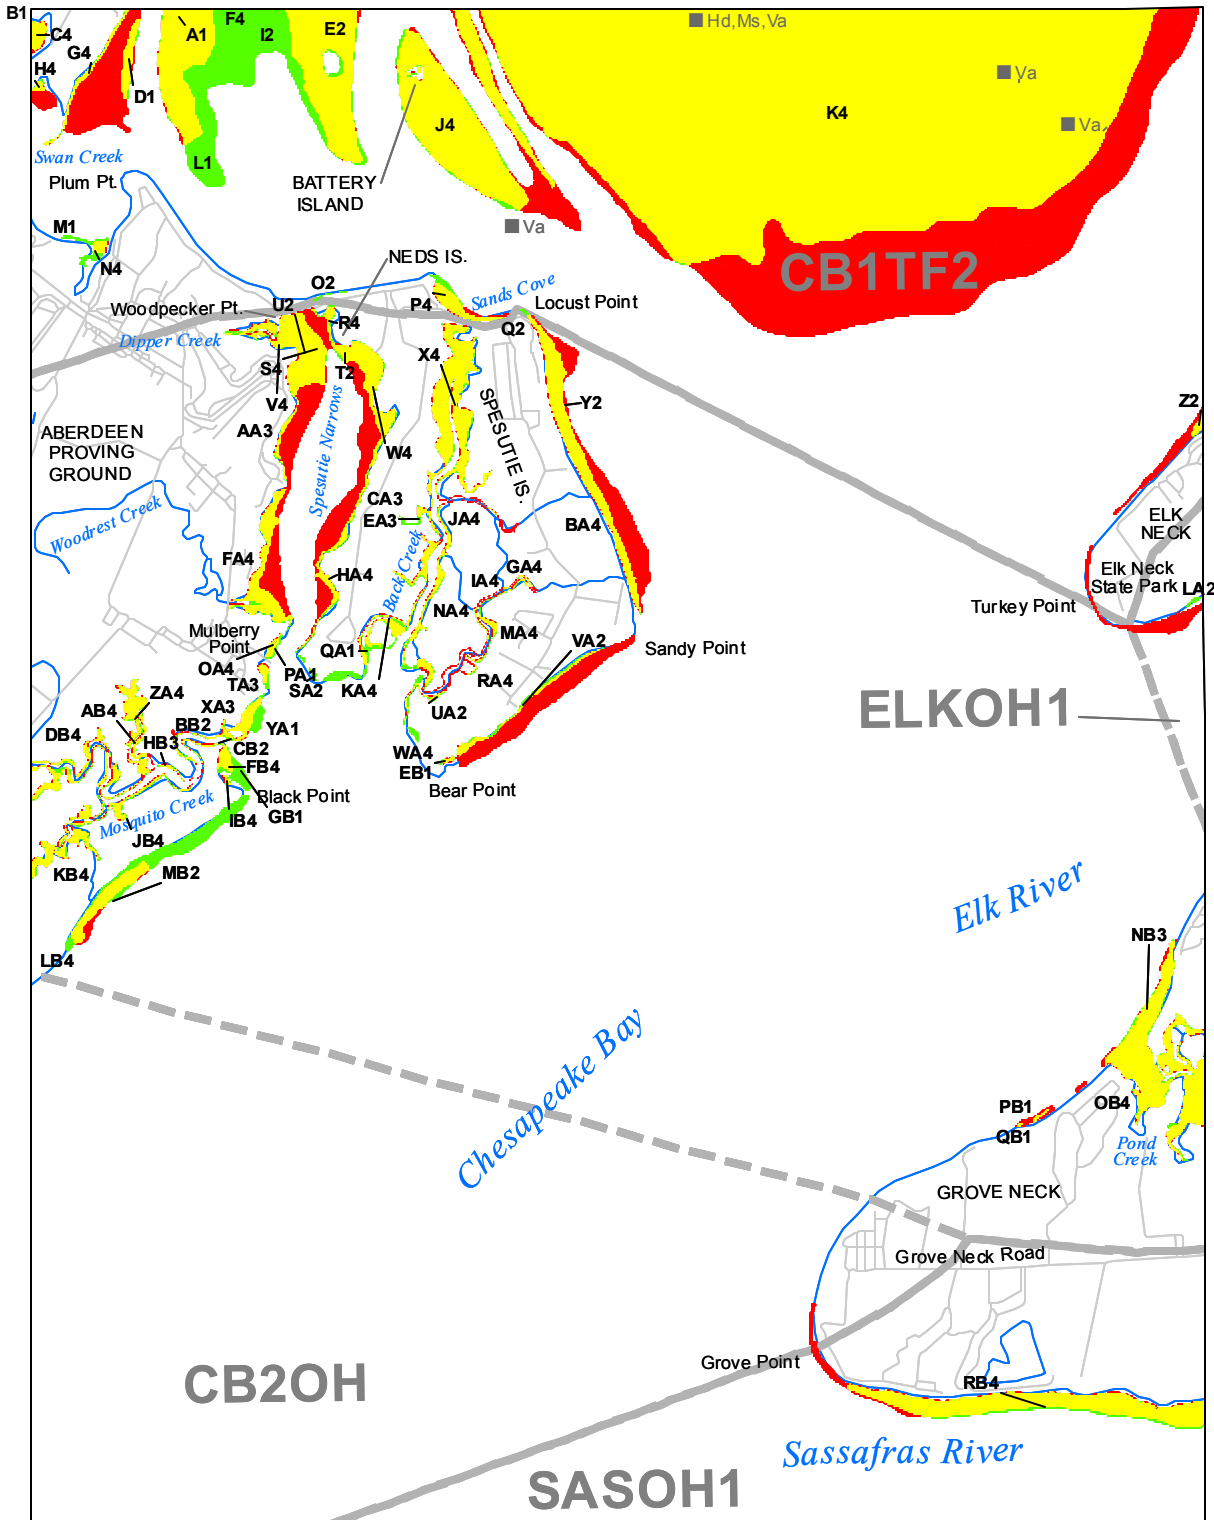

Submerged Aquatic Vegetation 2010

Spesutie, Md. (9)

Hectares of SAV: 1,700.67
Date Flown: 08/30, 08/31, 09/18, 09/19

Sources: VIMS,USGS PDF Created: 10/19/2011