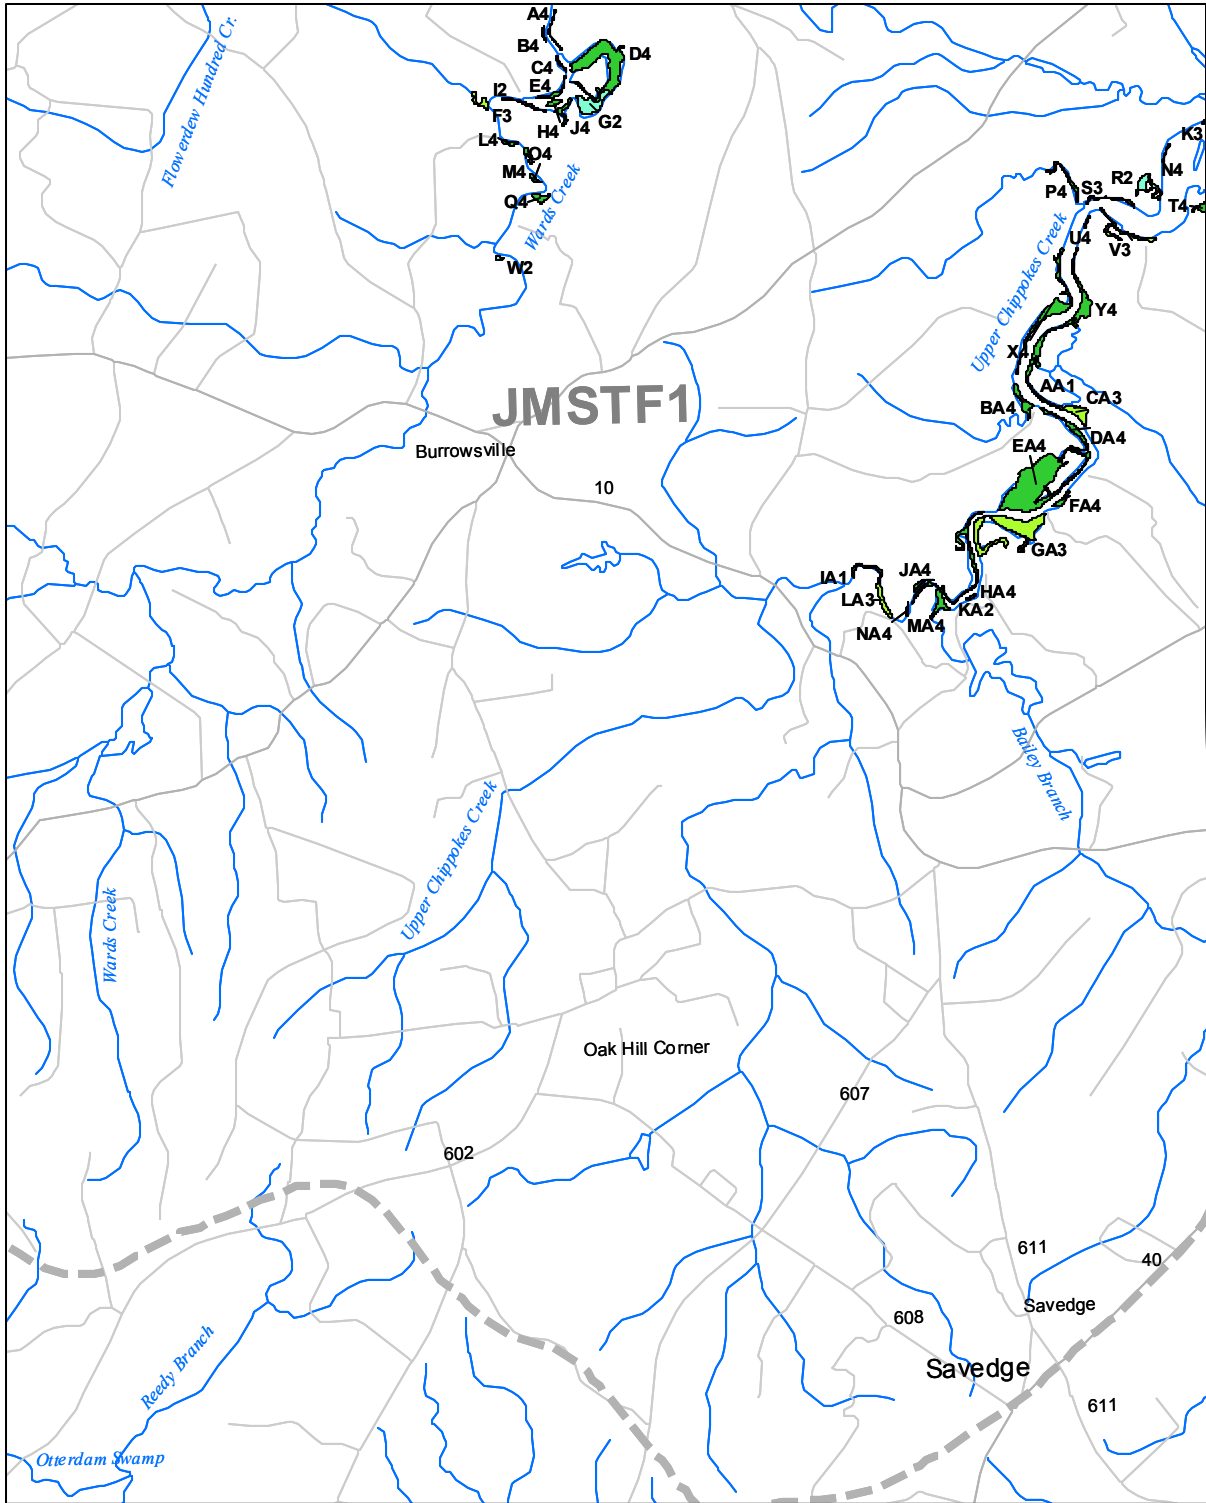

# Submerged Aquatic Vegetation 2010

Savage, Va. (135)

**Hectares of SAV: 74.43**  
Date Flown: 08/29, 09/11

Sources: VIMS,USGS PDF Created: 10/20/2011