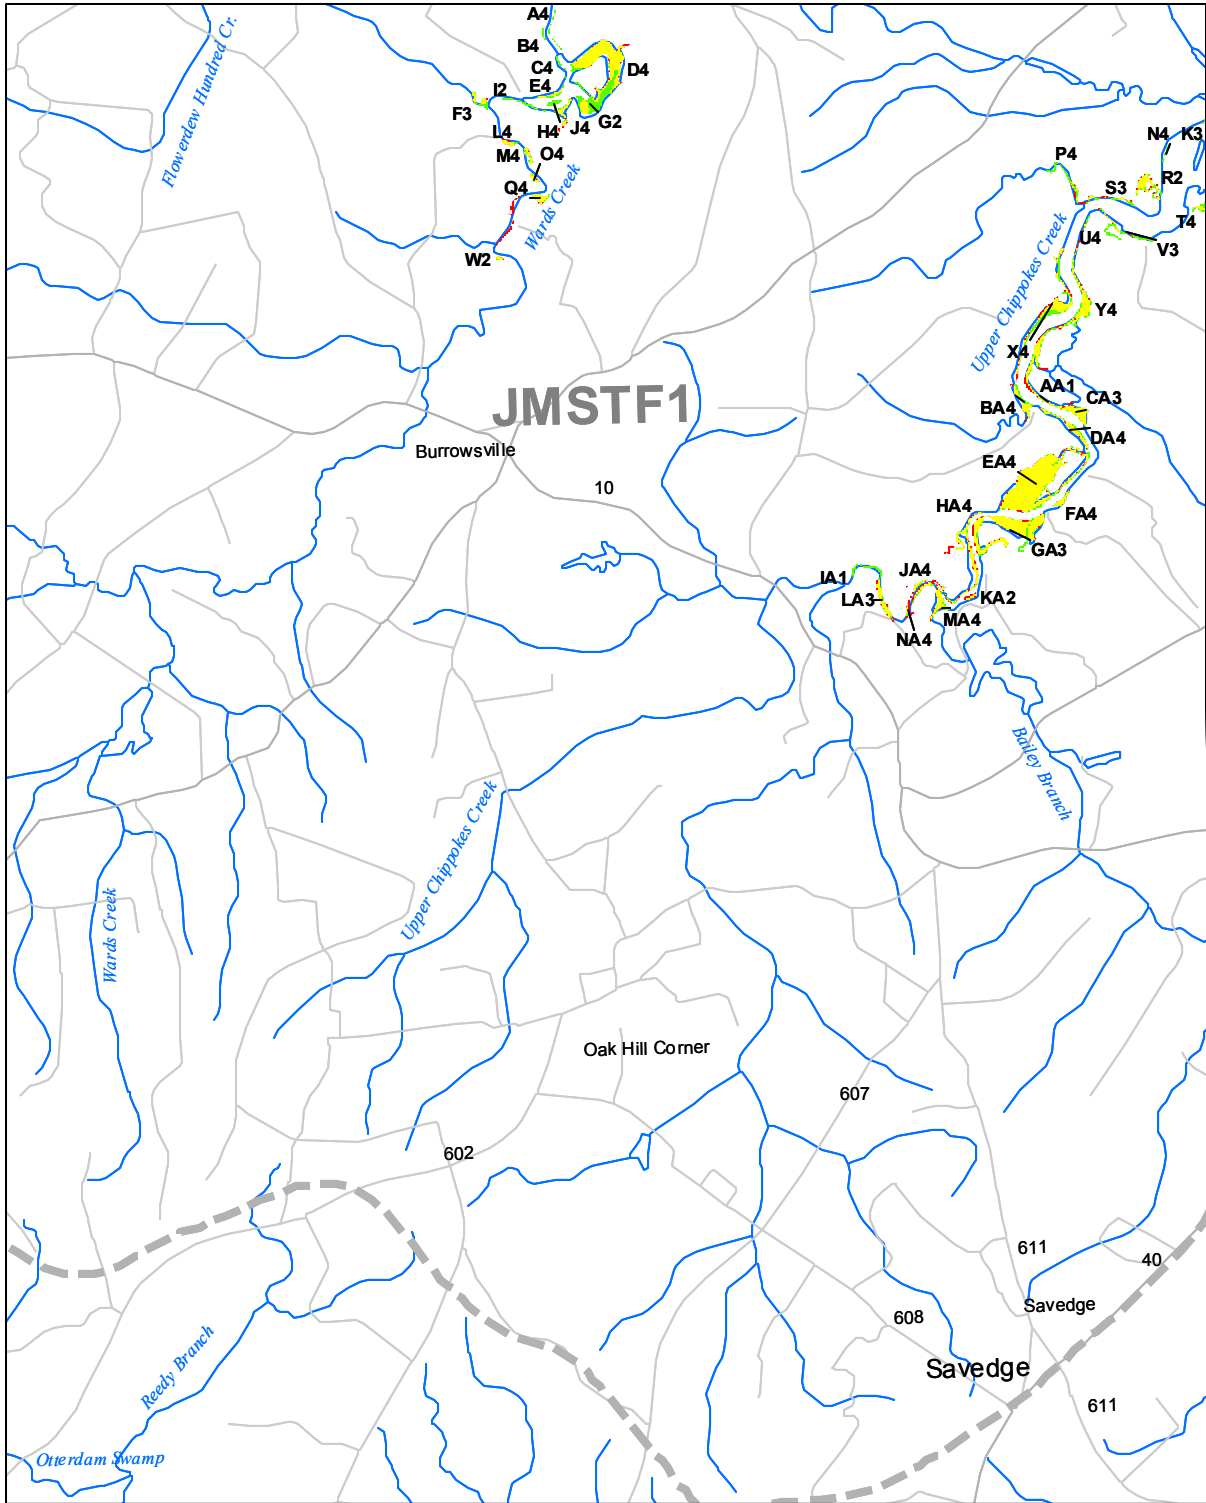

# Submerged Aquatic Vegetation 2010

Savage, Va. (135)

**Hectares of SAV: 74.43**  
Date Flown: 08/29, 09/11

Sources: VIMS,USGS PDF Created: 10/20/2011