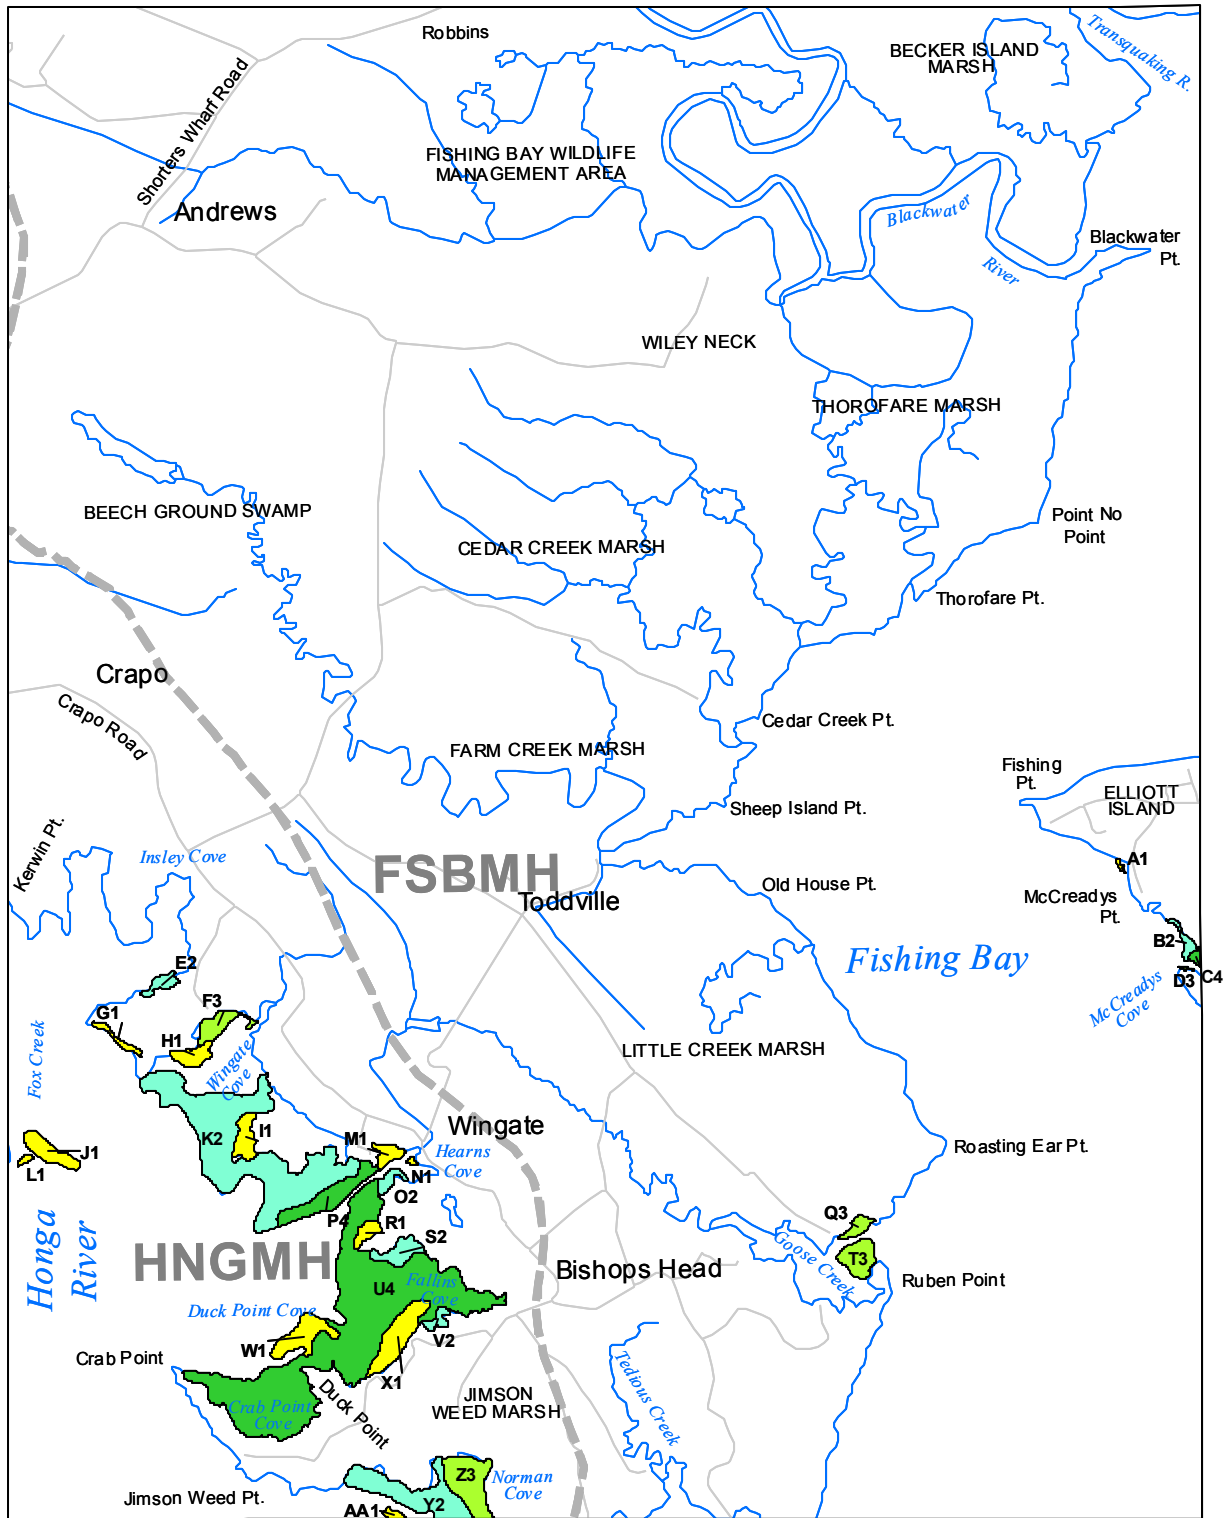

Submerged Aquatic Vegetation 2010

Wingate, Md. (74)

Hectares of SAV: 398.29

Date Flown: 05/27, 10/10

1,000 0 1,000 2,000 Meters

Sources: VIMS,USGS PDF Created: 10/20/2011