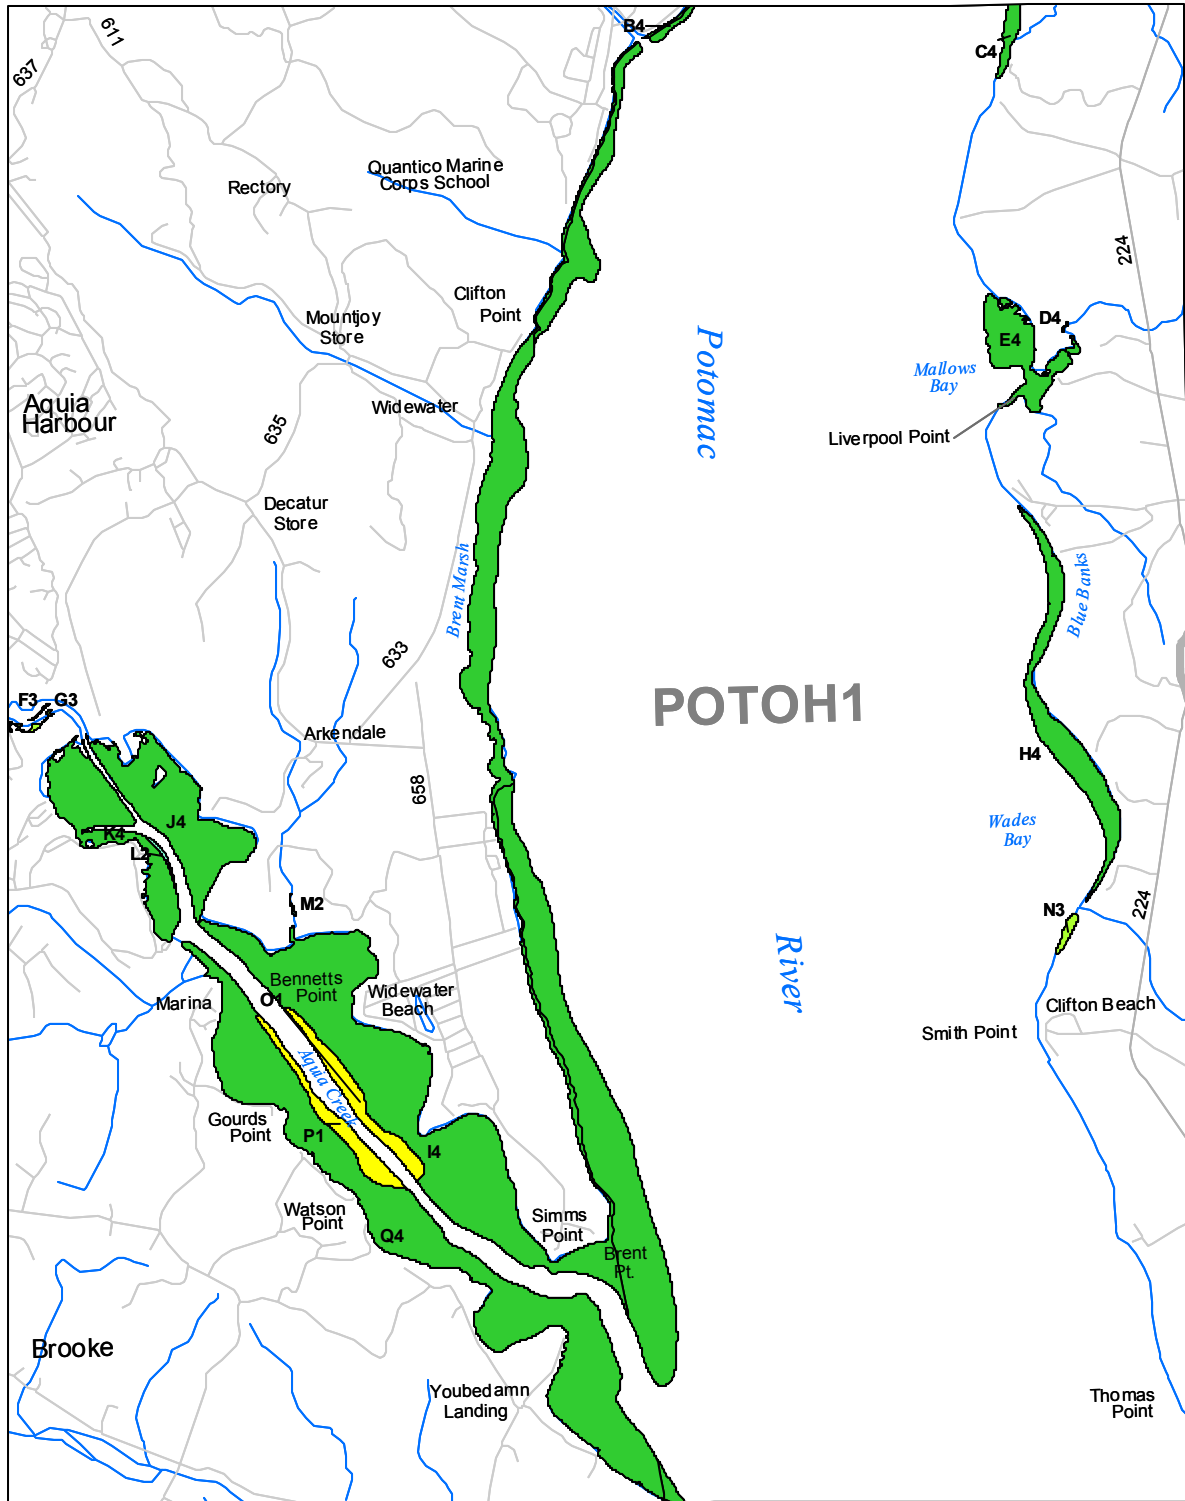

# Submerged Aquatic Vegetation 2010

Widewater, Va.- Md. (55)

Hectares of SAV: 1,150.85

Date Flown: 09/01, 09/18

1,000 0 1,000 2,000 Meters

Sources: VIMS, USGS

PDF Created: 10/20/2011