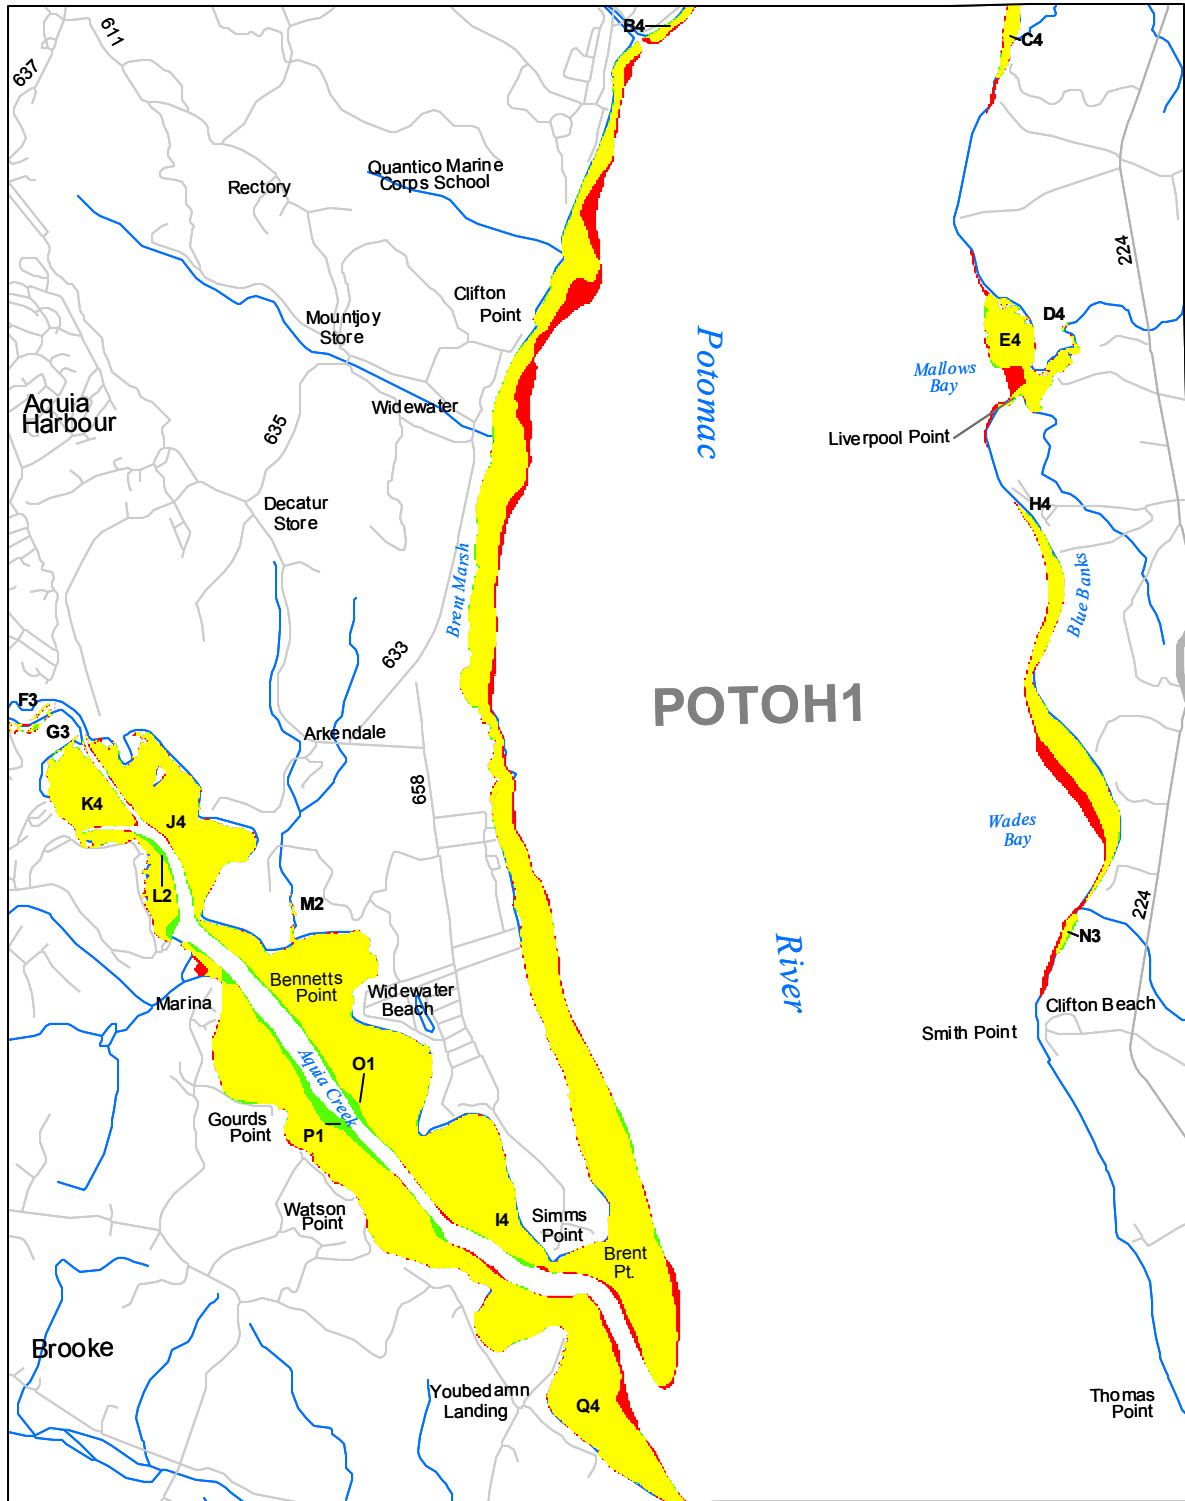

Submerged Aquatic Vegetation 2010

Widewater, Va.- Md. (55)

Hectares of SAV: 1,150.85

Date Flown: 09/01, 09/18

Sources: VIMS,USGS PDF Created: 10/20/2011