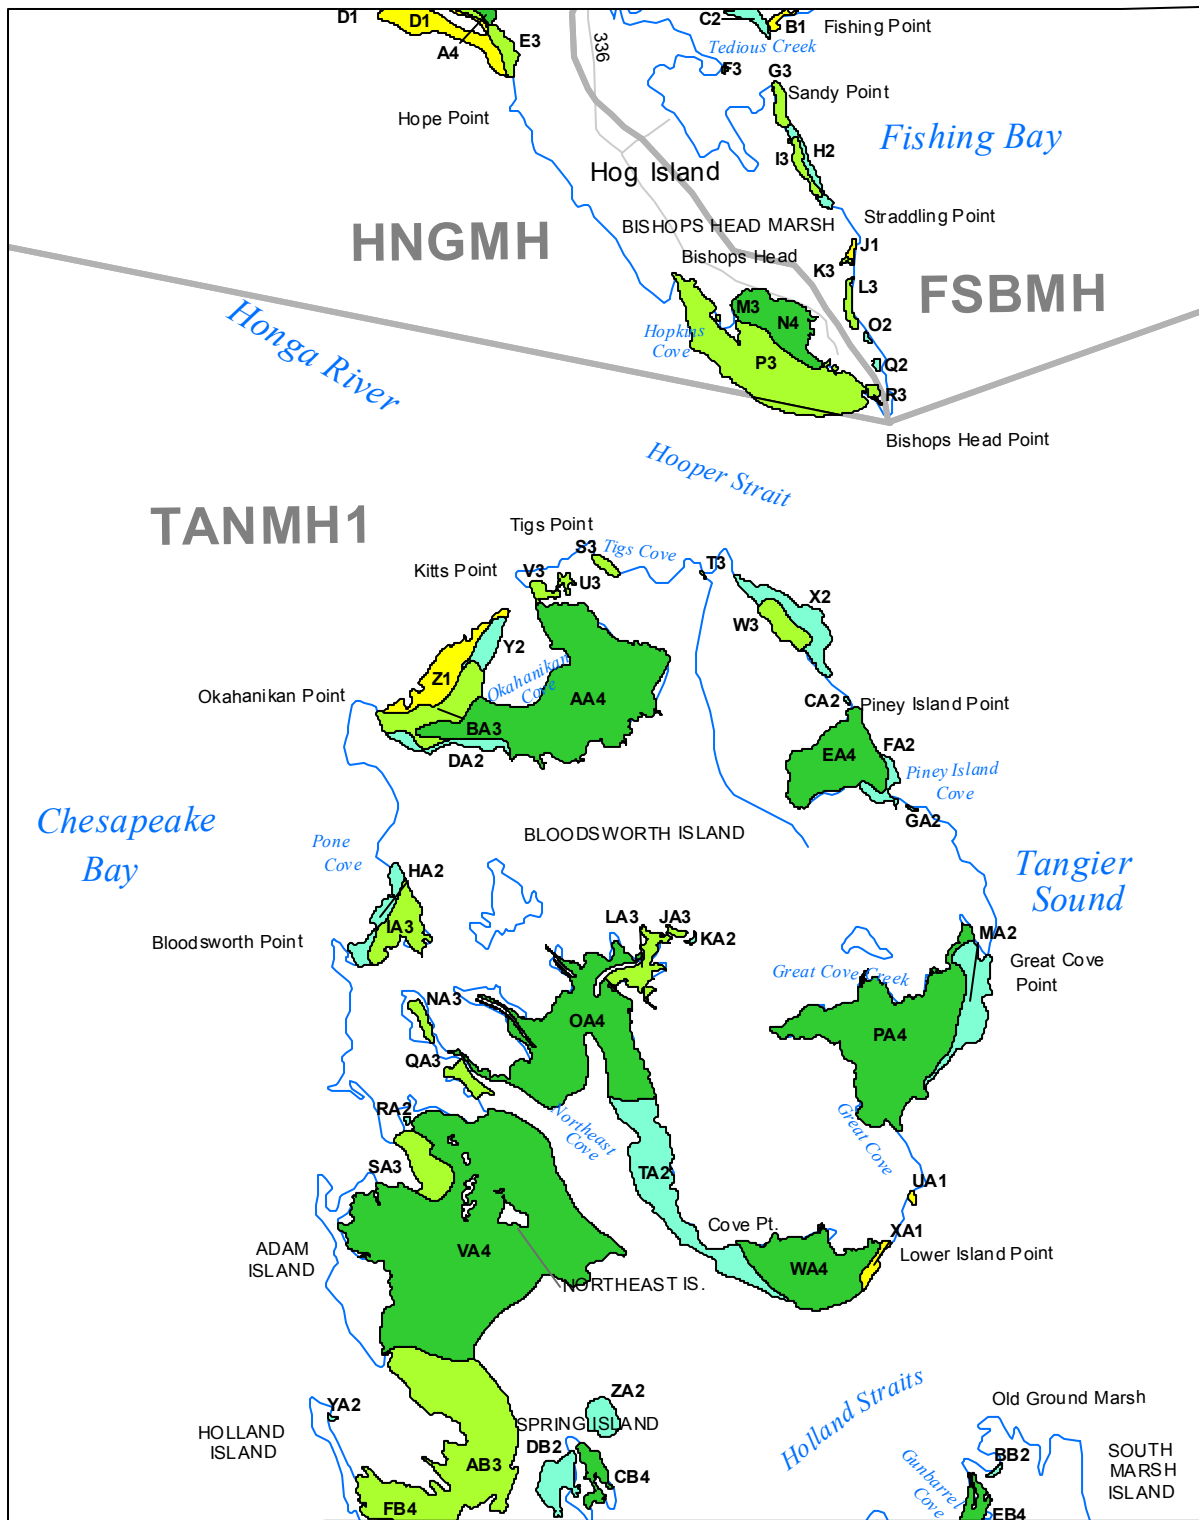

Submerged Aquatic Vegetation 2014

Bloodsworth Island, Md. (83)

Hectares of SAV: 1,385.55

Date Flown: 09/27, 11/10

1,000 0 1,000 2,000 Meters

Sources: VIMS, USGS

PDF Created: 12/23/2015