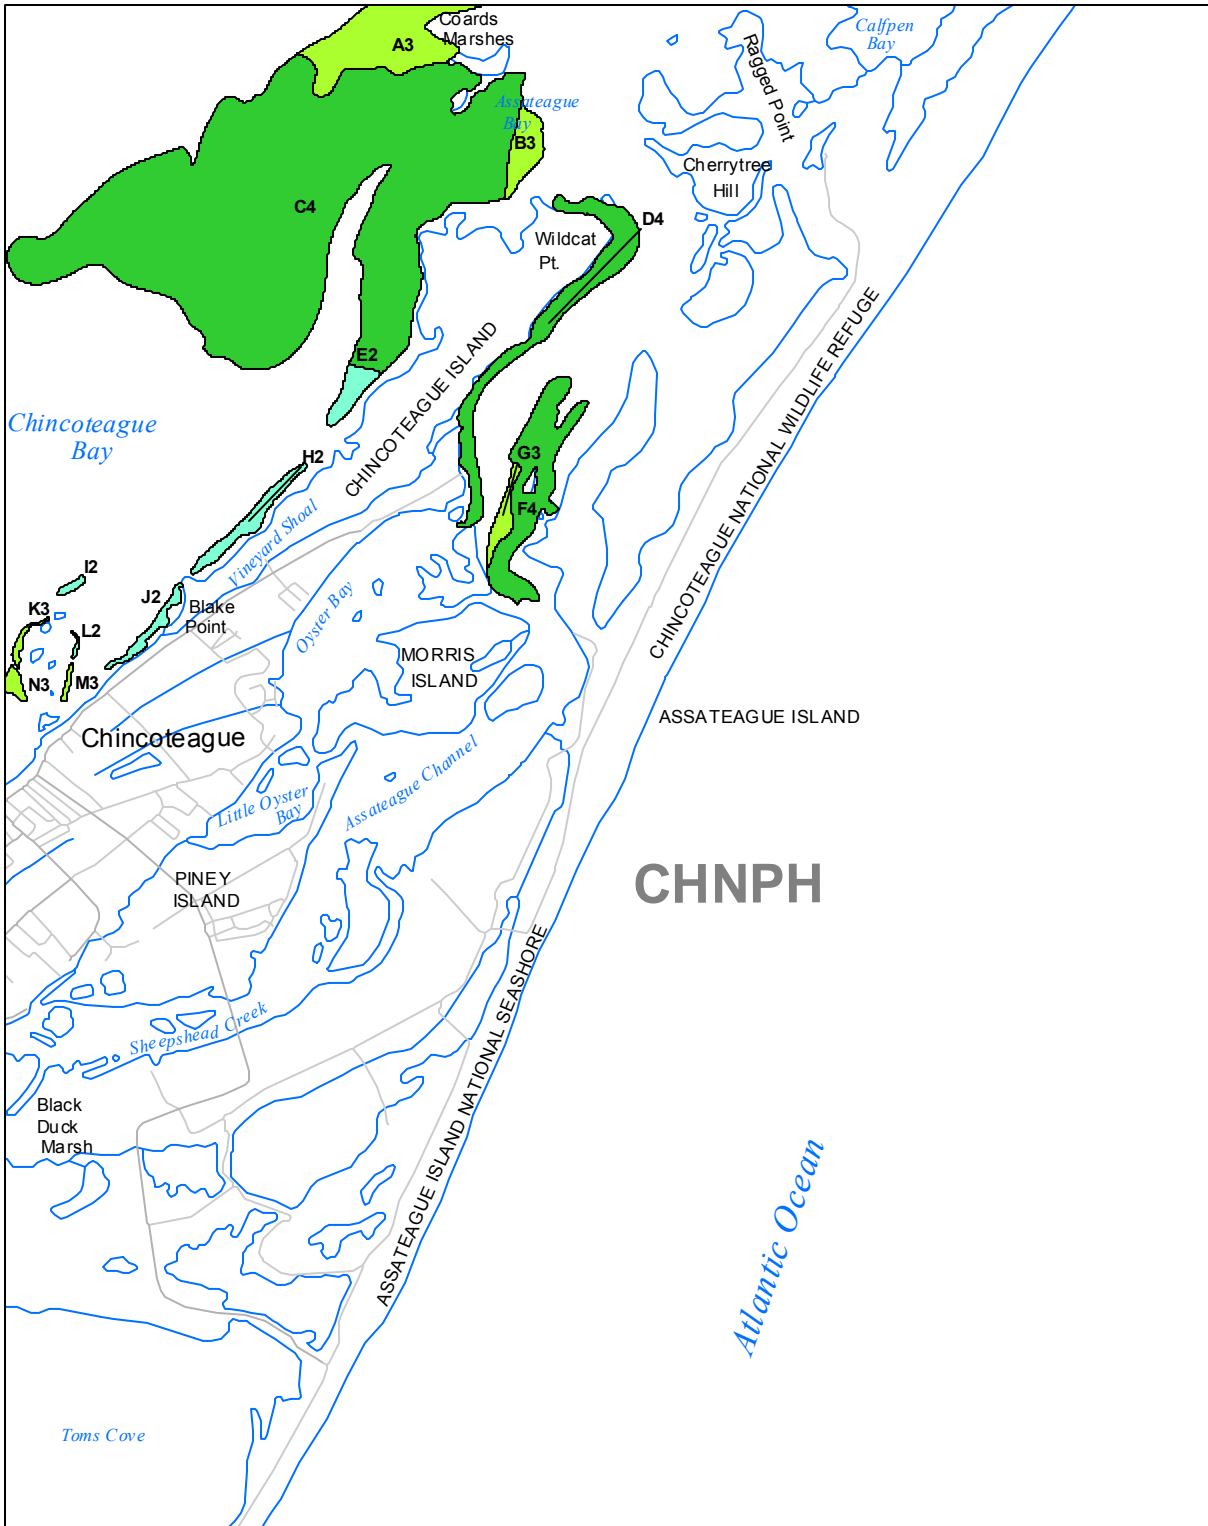

Submerged Aquatic Vegetation 2014

Chincoteague East, Va. (175)

Hectares of SAV: 958.67

Date Flown: 07/18, 09/27

1,000 0 1,000 2,000 Meters

Sources: VIMS, USGS

PDF Created: 12/26/2015