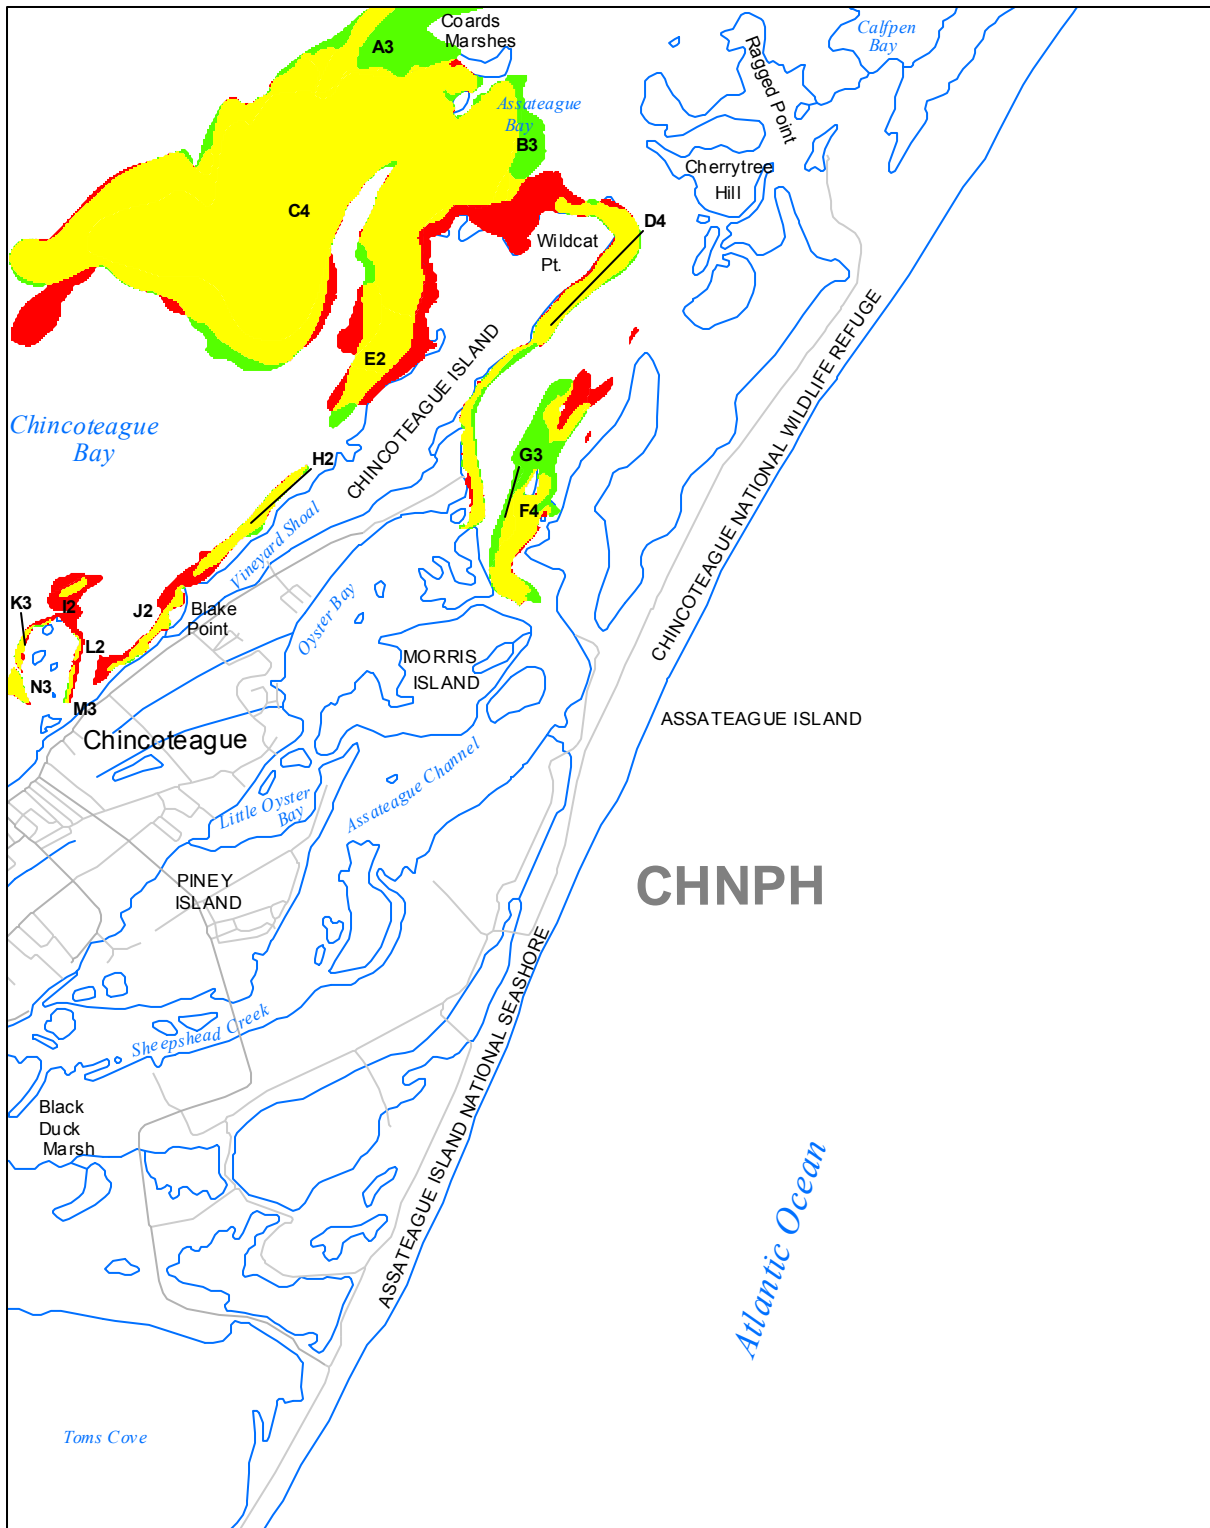

# Submerged Aquatic Vegetation 2014

Chincoteague East, Va. (175)

**Hectares of SAV: 958.67**

Date Flown: 07/18, 09/27

1,000 0 1,000 2,000 Meters

Sources: VIMS,USGS PDF Created: 12/26/2015