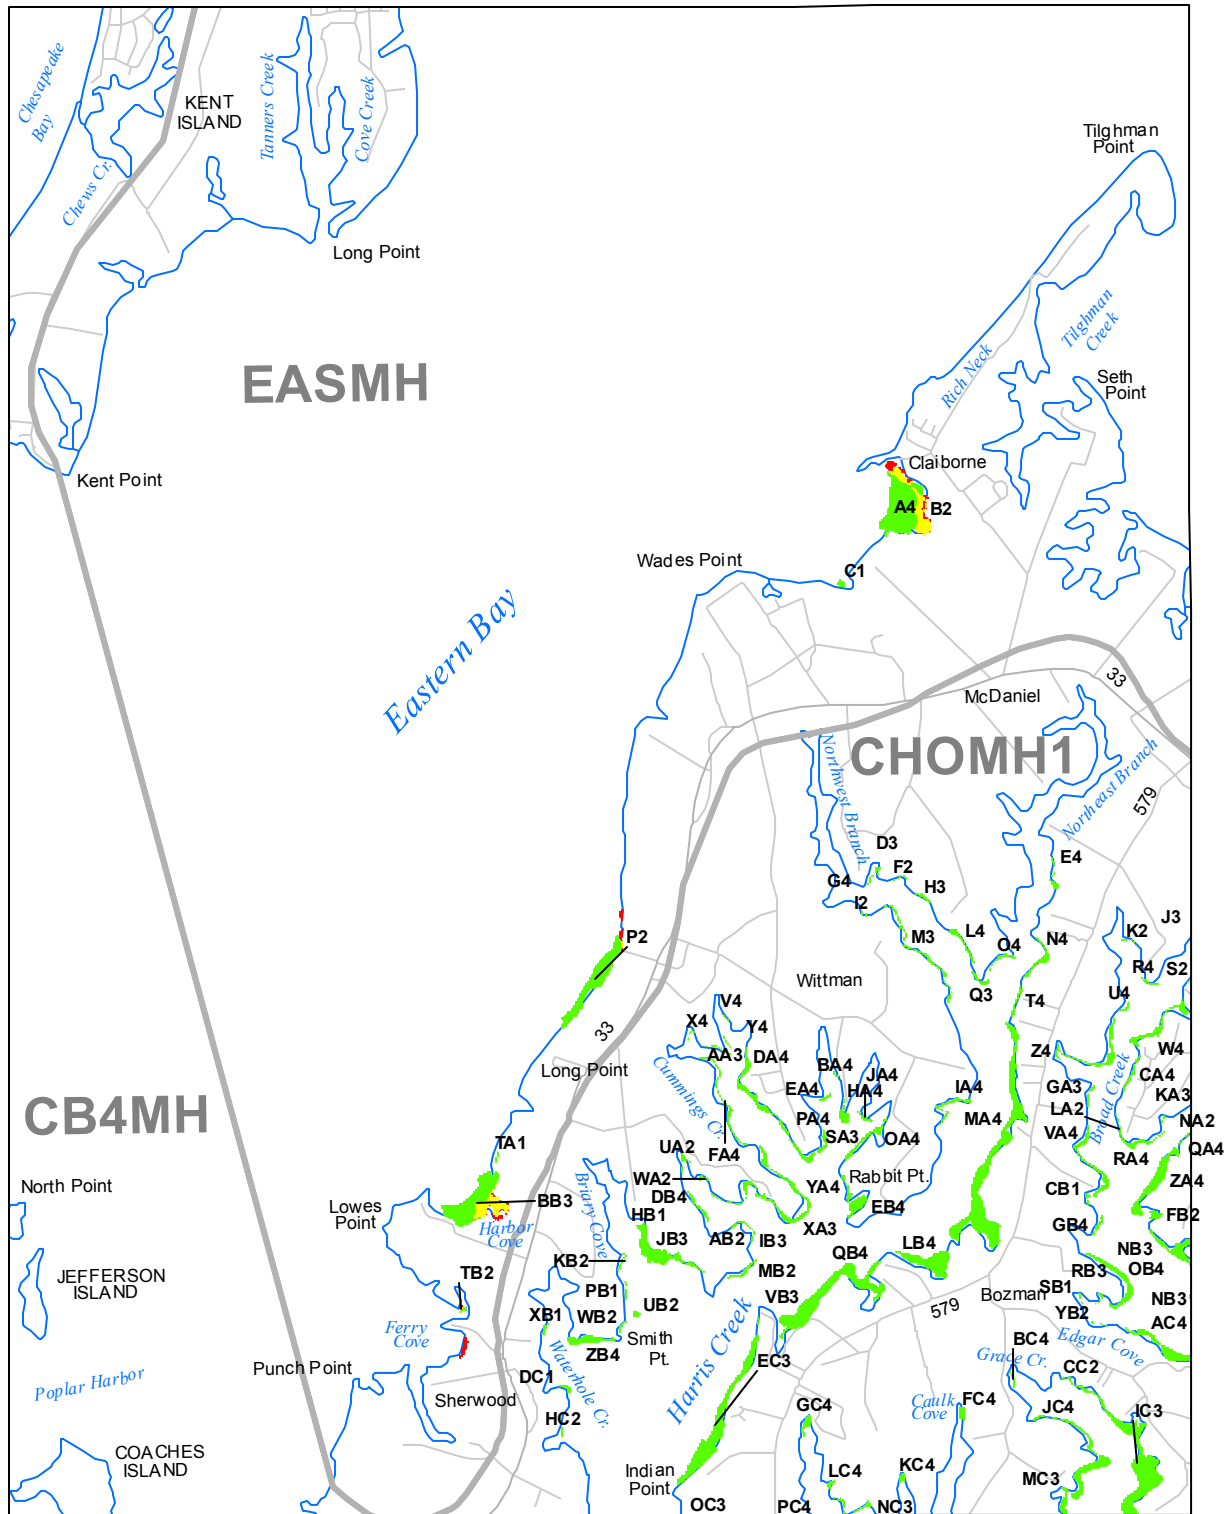

Submerged Aquatic Vegetation 2014

Claiborne, Md. (36)

Hectares of SAV: 188.16

Date Flown: 09/23

1,000 0 1,000 2,000 Meters

Sources: VIMS,USGS PDF Created: 12/23/2015