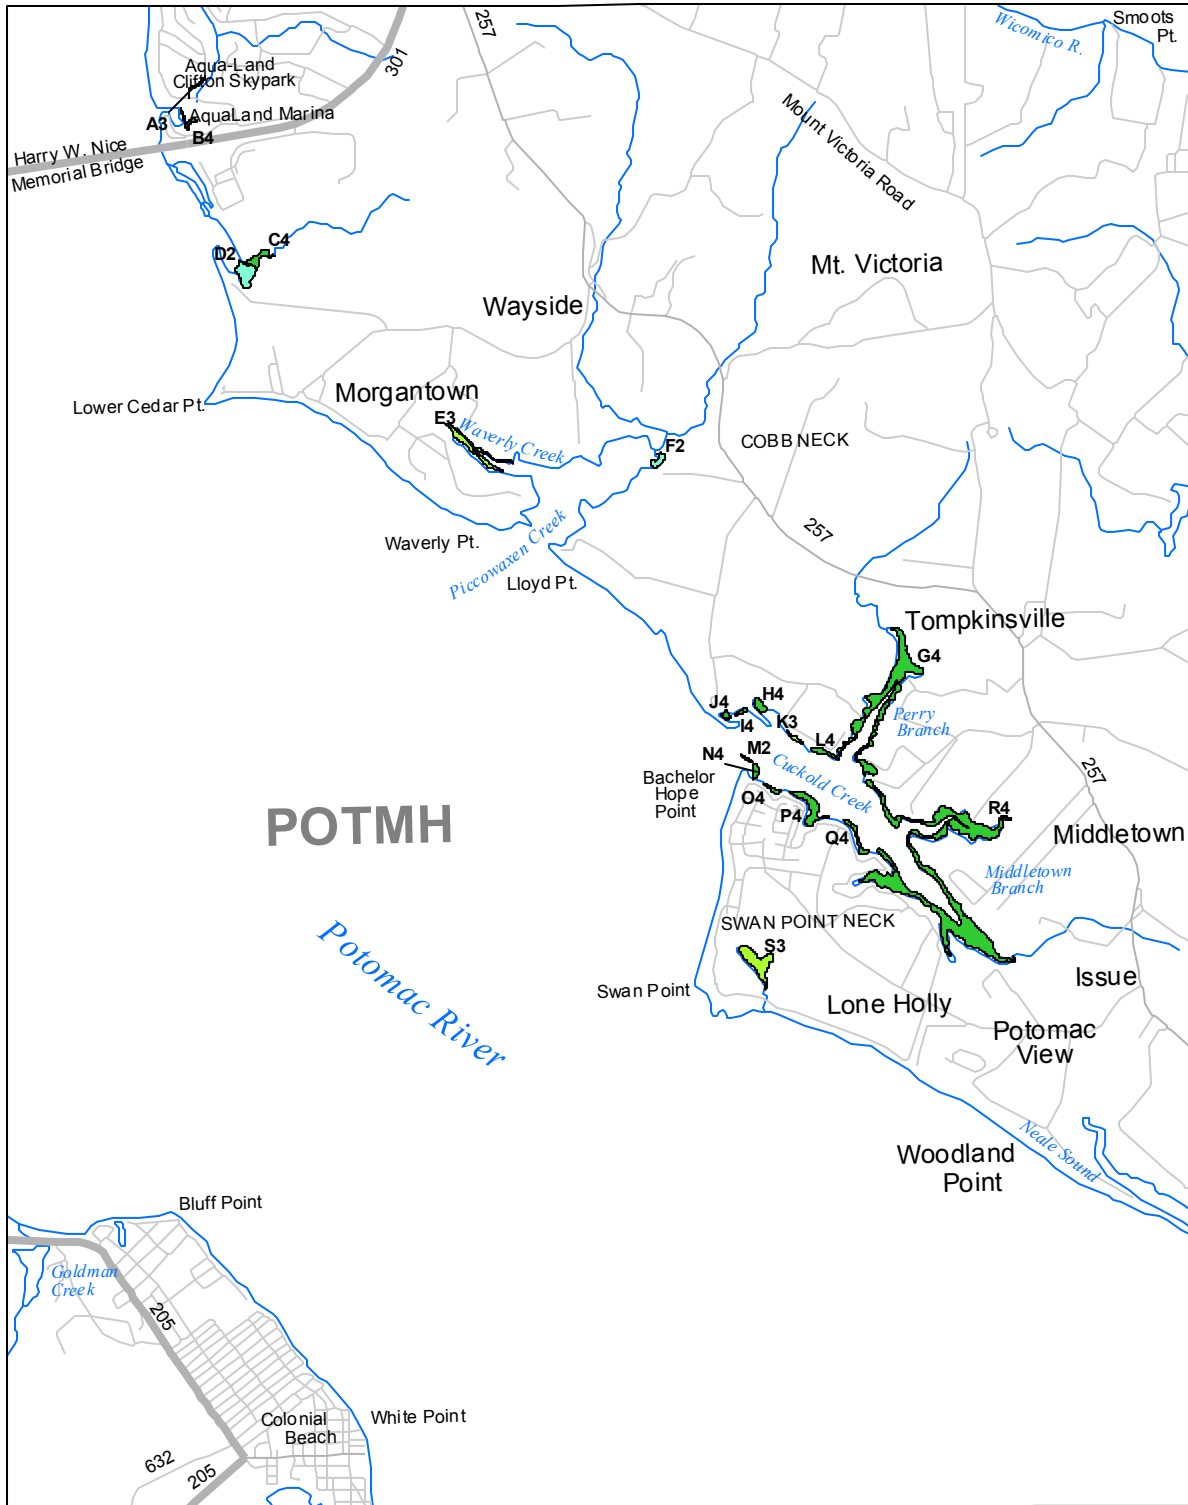

Submerged Aquatic Vegetation 2014

Colonial Beach North, Md.- Va. (67)

Hectares of SAV: 70.32
Date Flown: 08/28, 09/28

Sources: VIMS, USGS PDF Created: 12/23/2015