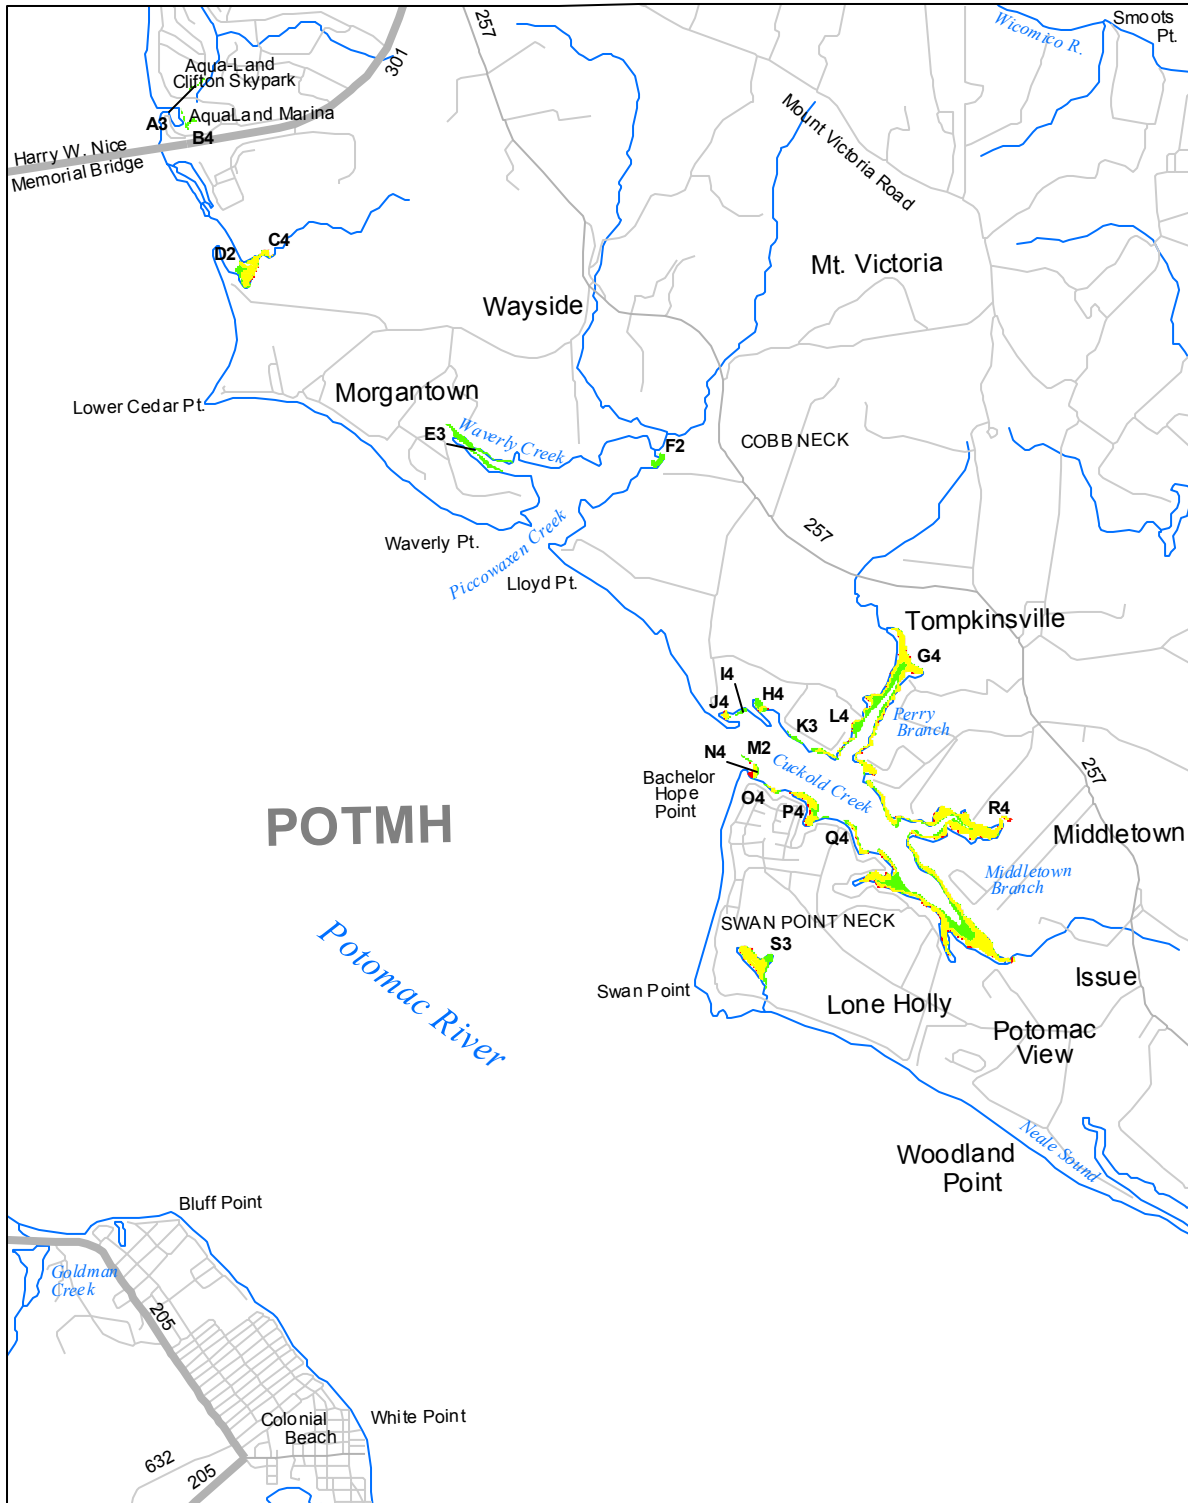

# Submerged Aquatic Vegetation 2014

Colonial Beach North, Md.- Va. (67)

**Hectares of SAV: 70.32**  
Date Flown: 08/28, 09/28

Sources: VIMS,USGS PDF Created: 12/23/2015