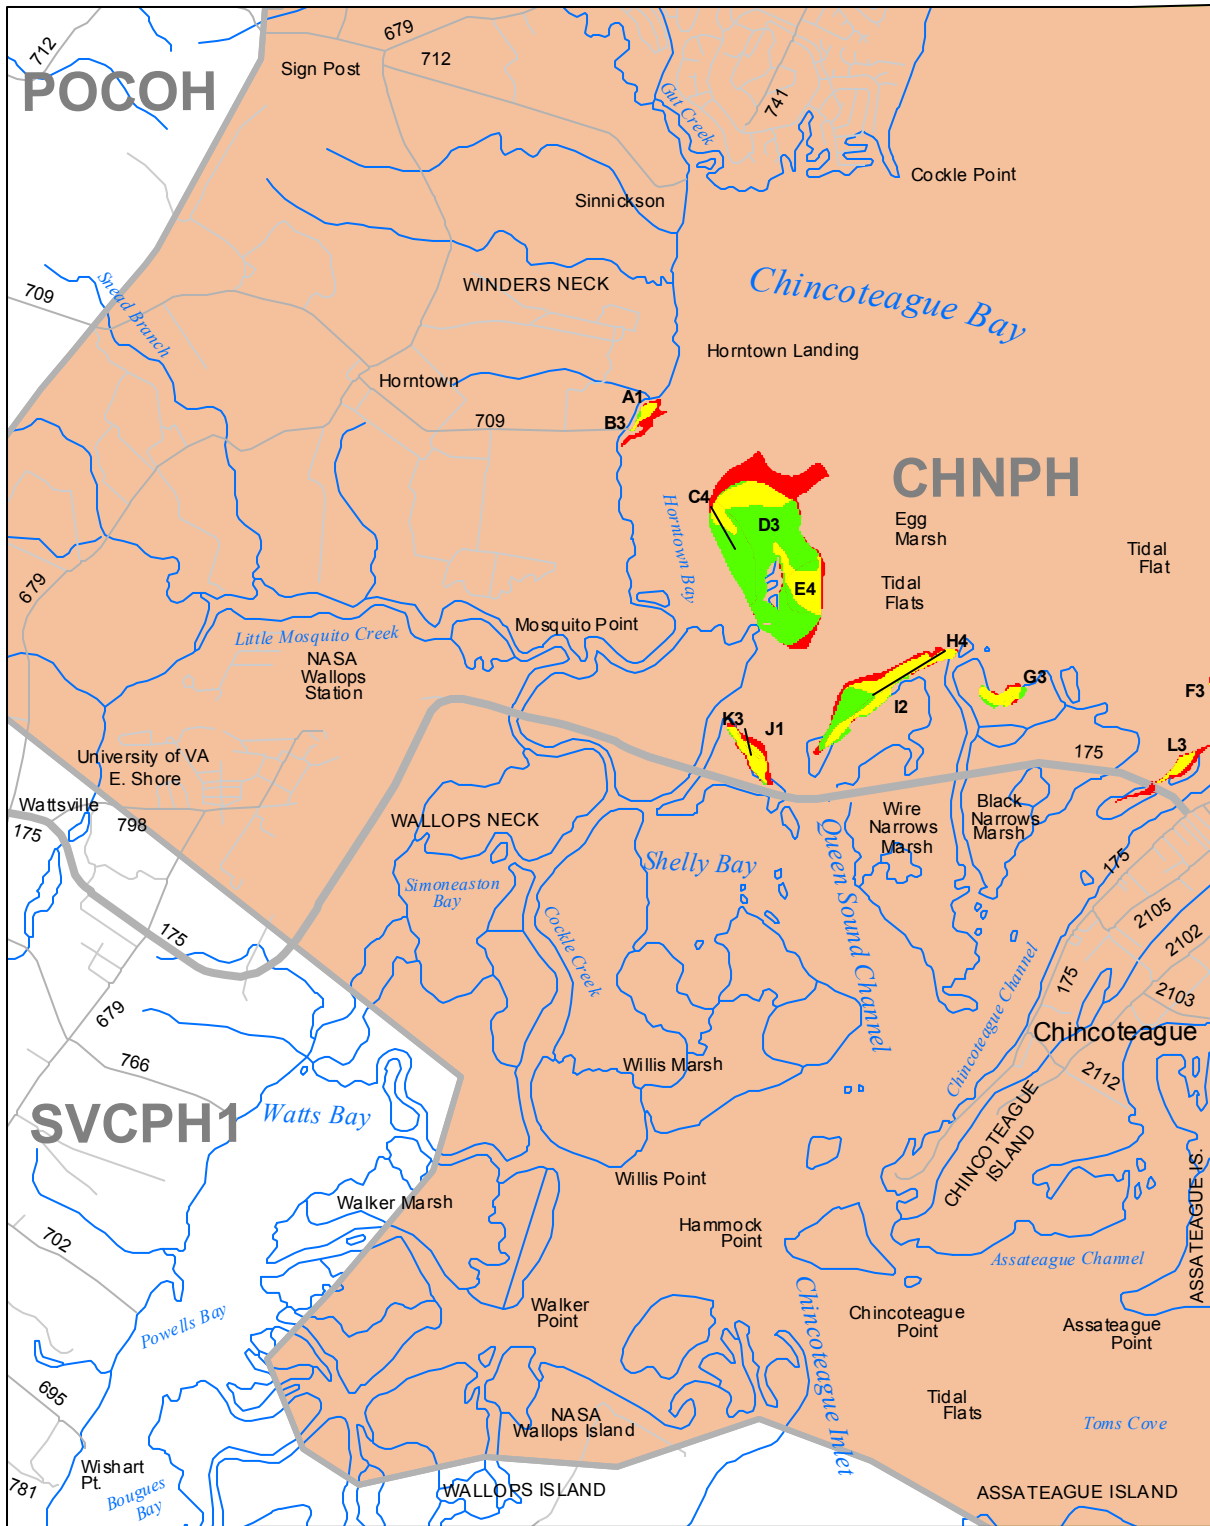

Submerged Aquatic Vegetation 2014

Chincoteague West, Va. (174)

Hectares of SAV: 136.56

Date Flown: 07/18, 09/27, 09/28

1,000 0 1,000 2,000 Meters

Not Fully Mapped

in 2013

2012 SAV

Sources: VIMS, USGS

PDF Created: 12/26/2015