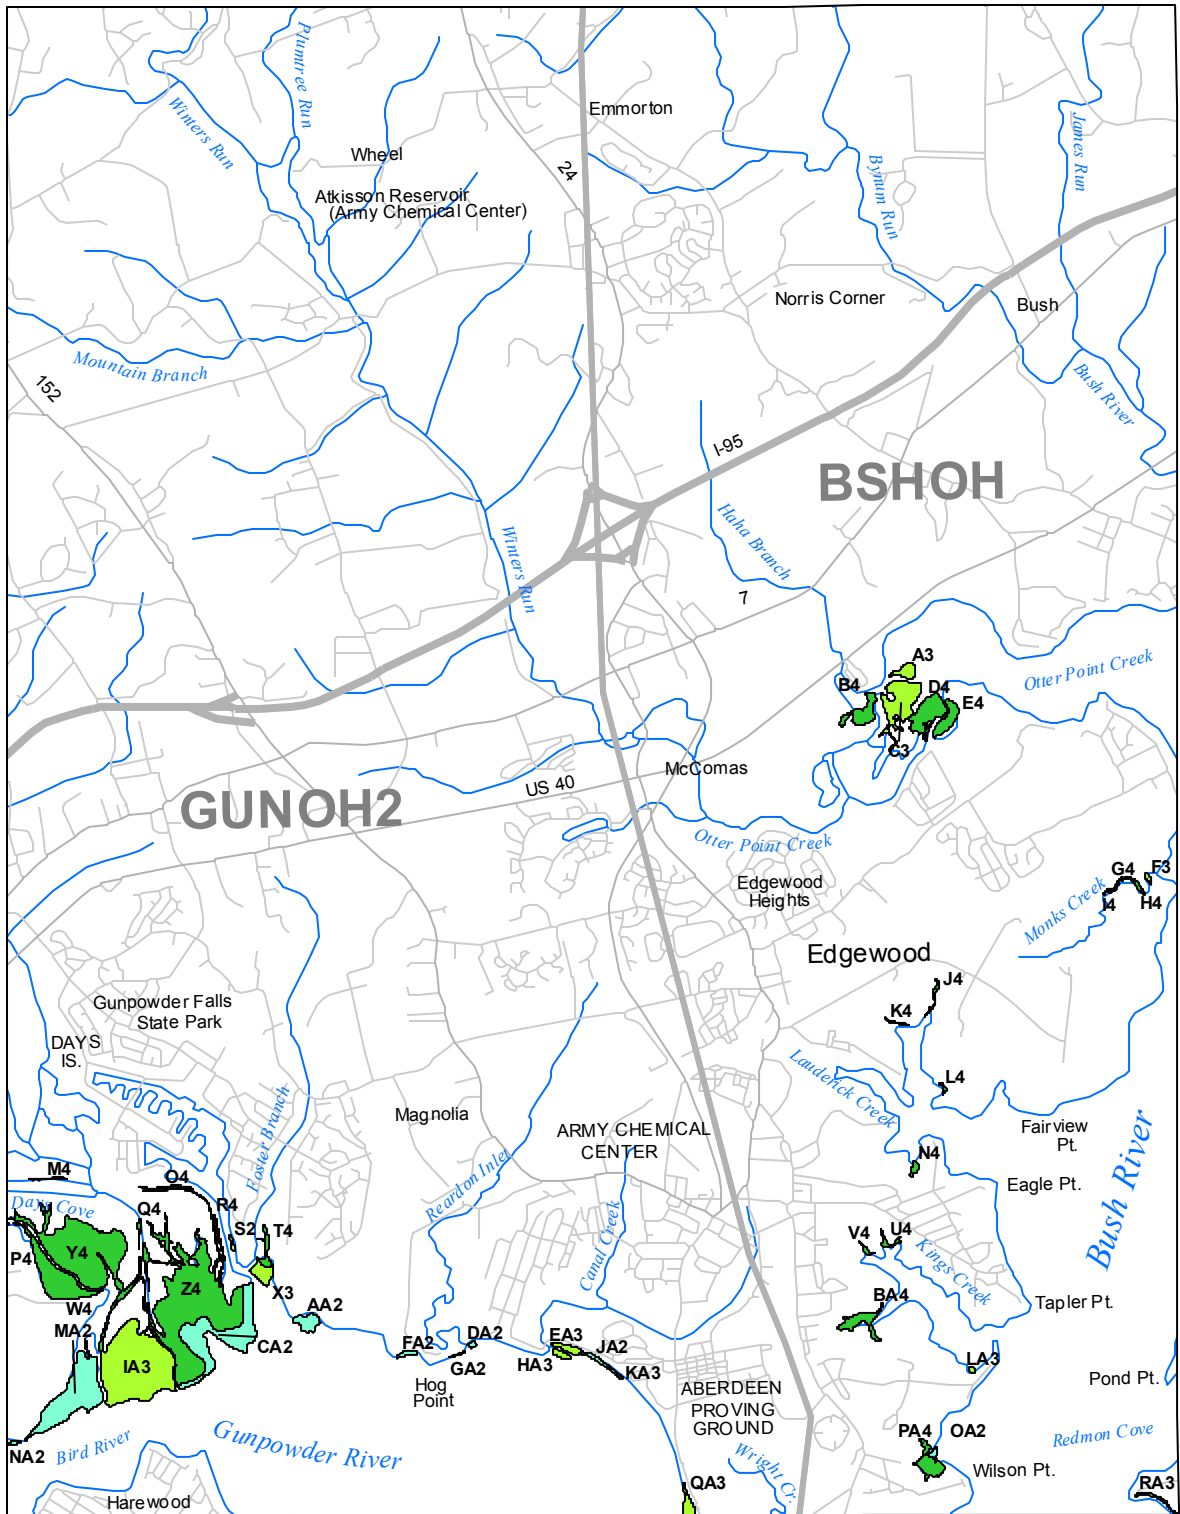

Submerged Aquatic Vegetation 2014

Edgewood, Md. (7)

Hectares of SAV: 237.96

Date Flown: 09/19

Sources: VIMS, USGS

PDF Created: 12/23/2015