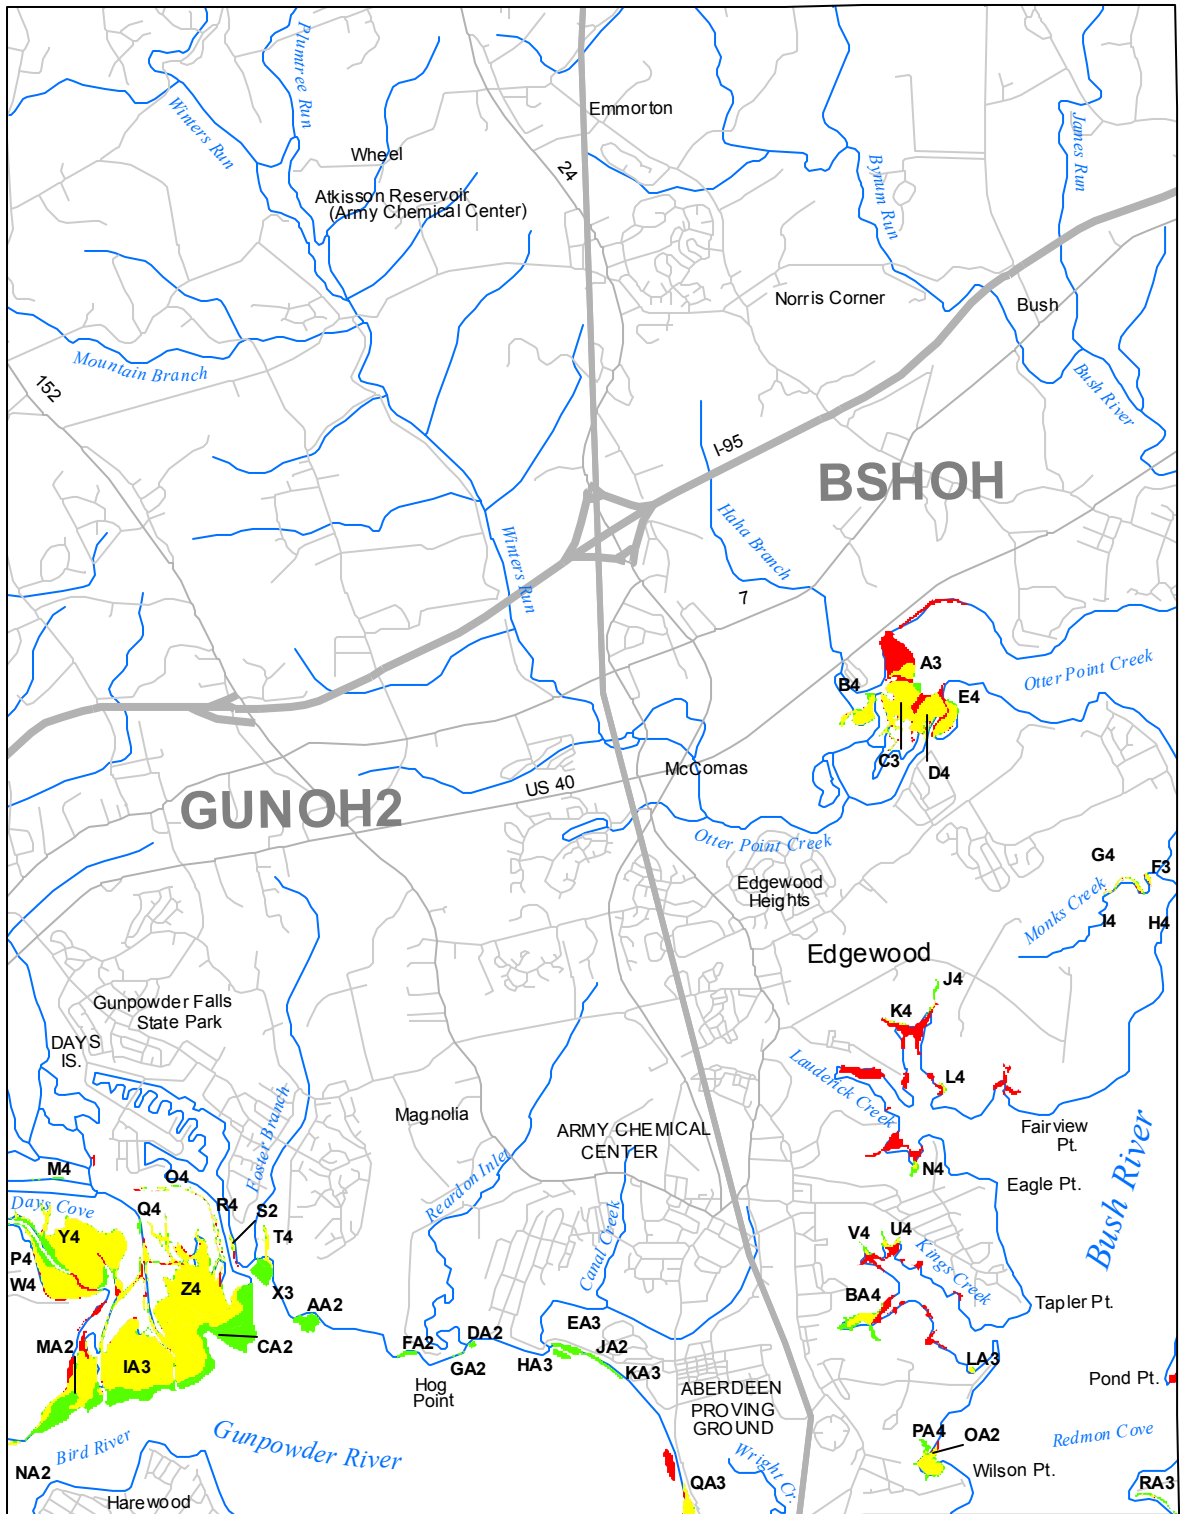

# Submerged Aquatic Vegetation 2014

Edgewood, Md. (7)

**Hectares of SAV: 237.96**

Date Flown: 09/19

Sources: VIMS,USGS PDF Created: 12/23/2015