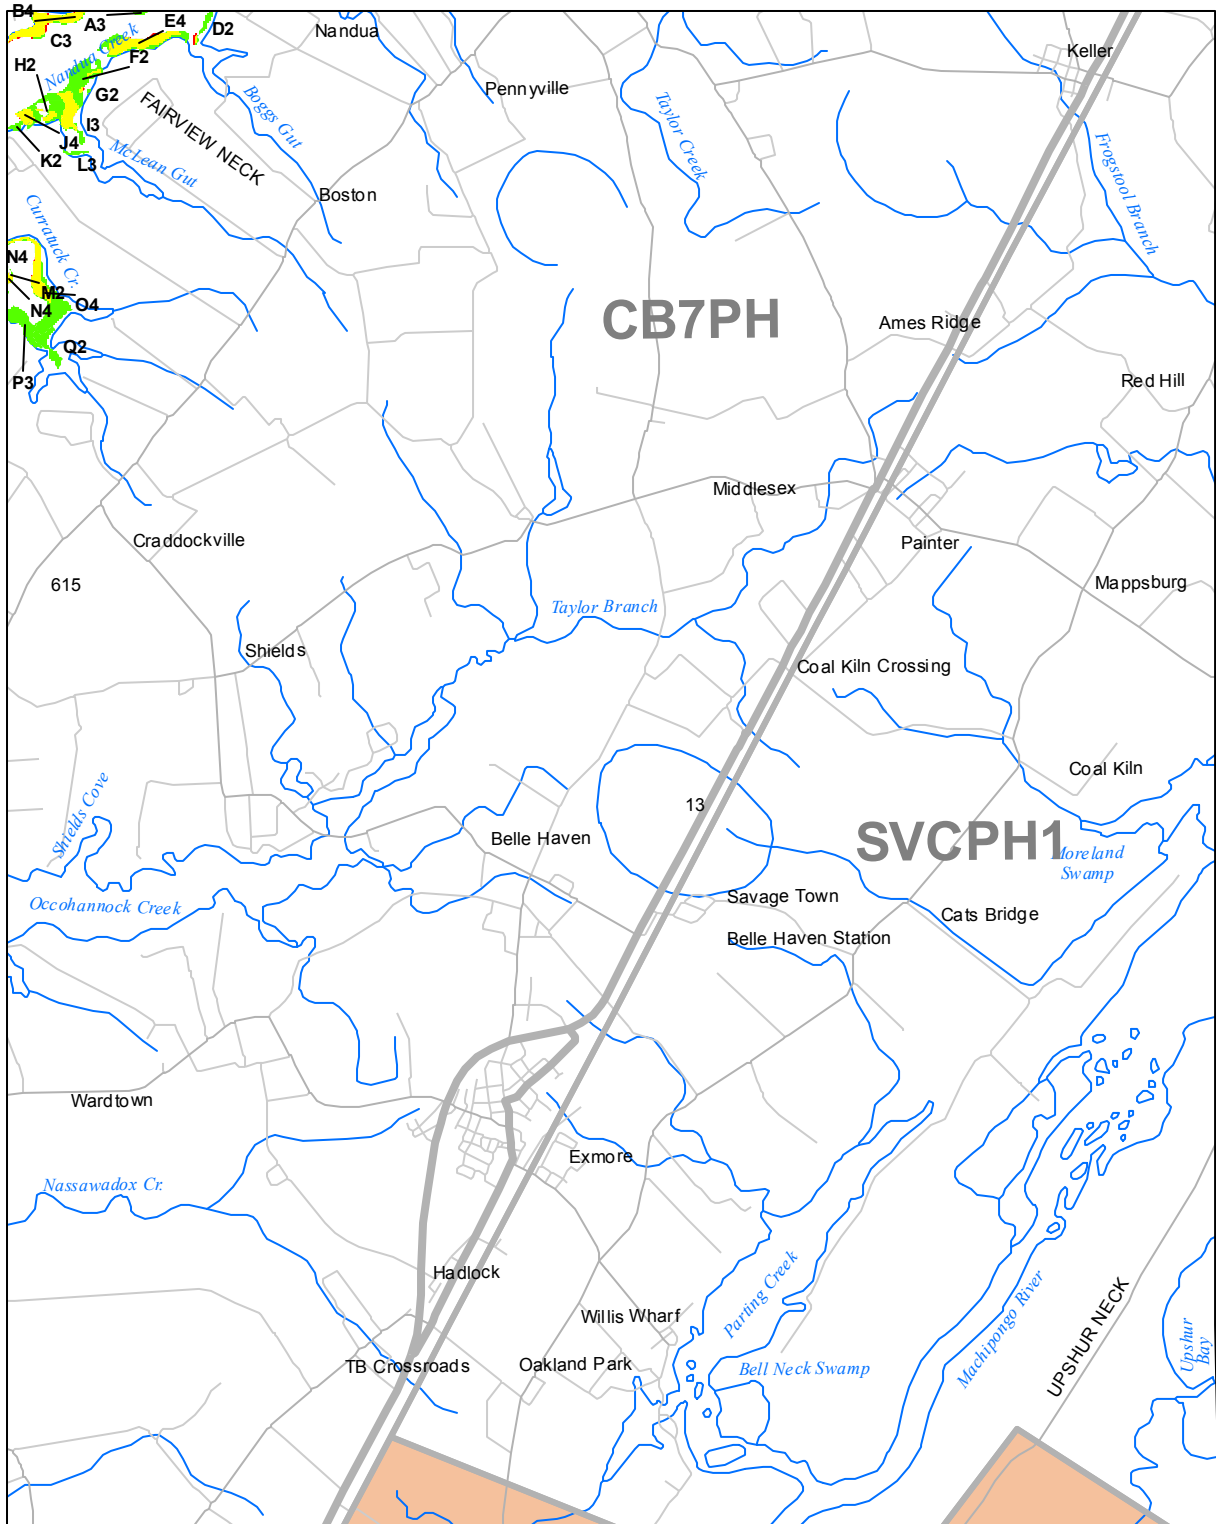

Submerged Aquatic Vegetation 2014

Exmore, Va. (187)

Hectares of SAV: 58.29

Date Flown: 06/15, 11/10, 12/19

Sources: VIMS, USGS PDF Created: 12/23/2015