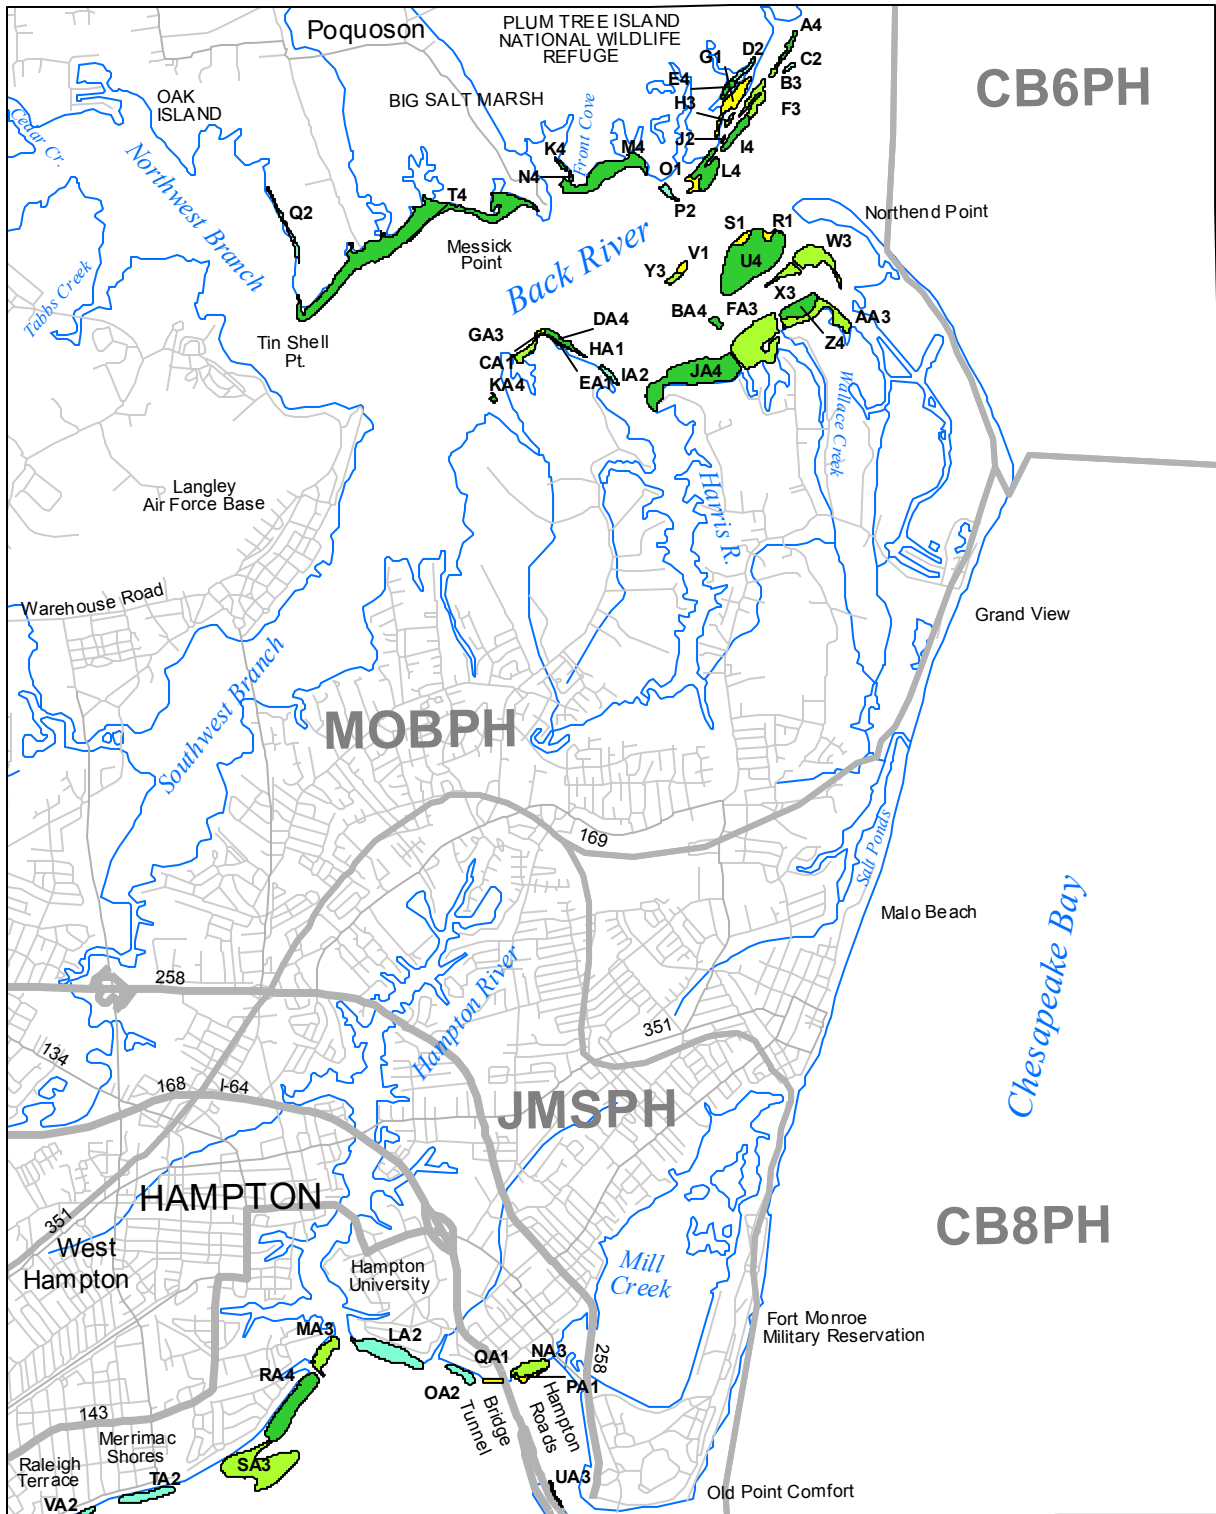

Submerged Aquatic Vegetation 2014

Hampton, Va. (147)

Hectares of SAV: 188.95

Date Flown: 05/20

1,000 0 1,000 2,000 Meters

Sources: VIMS, USGS

PDF Created: 12/23/2015