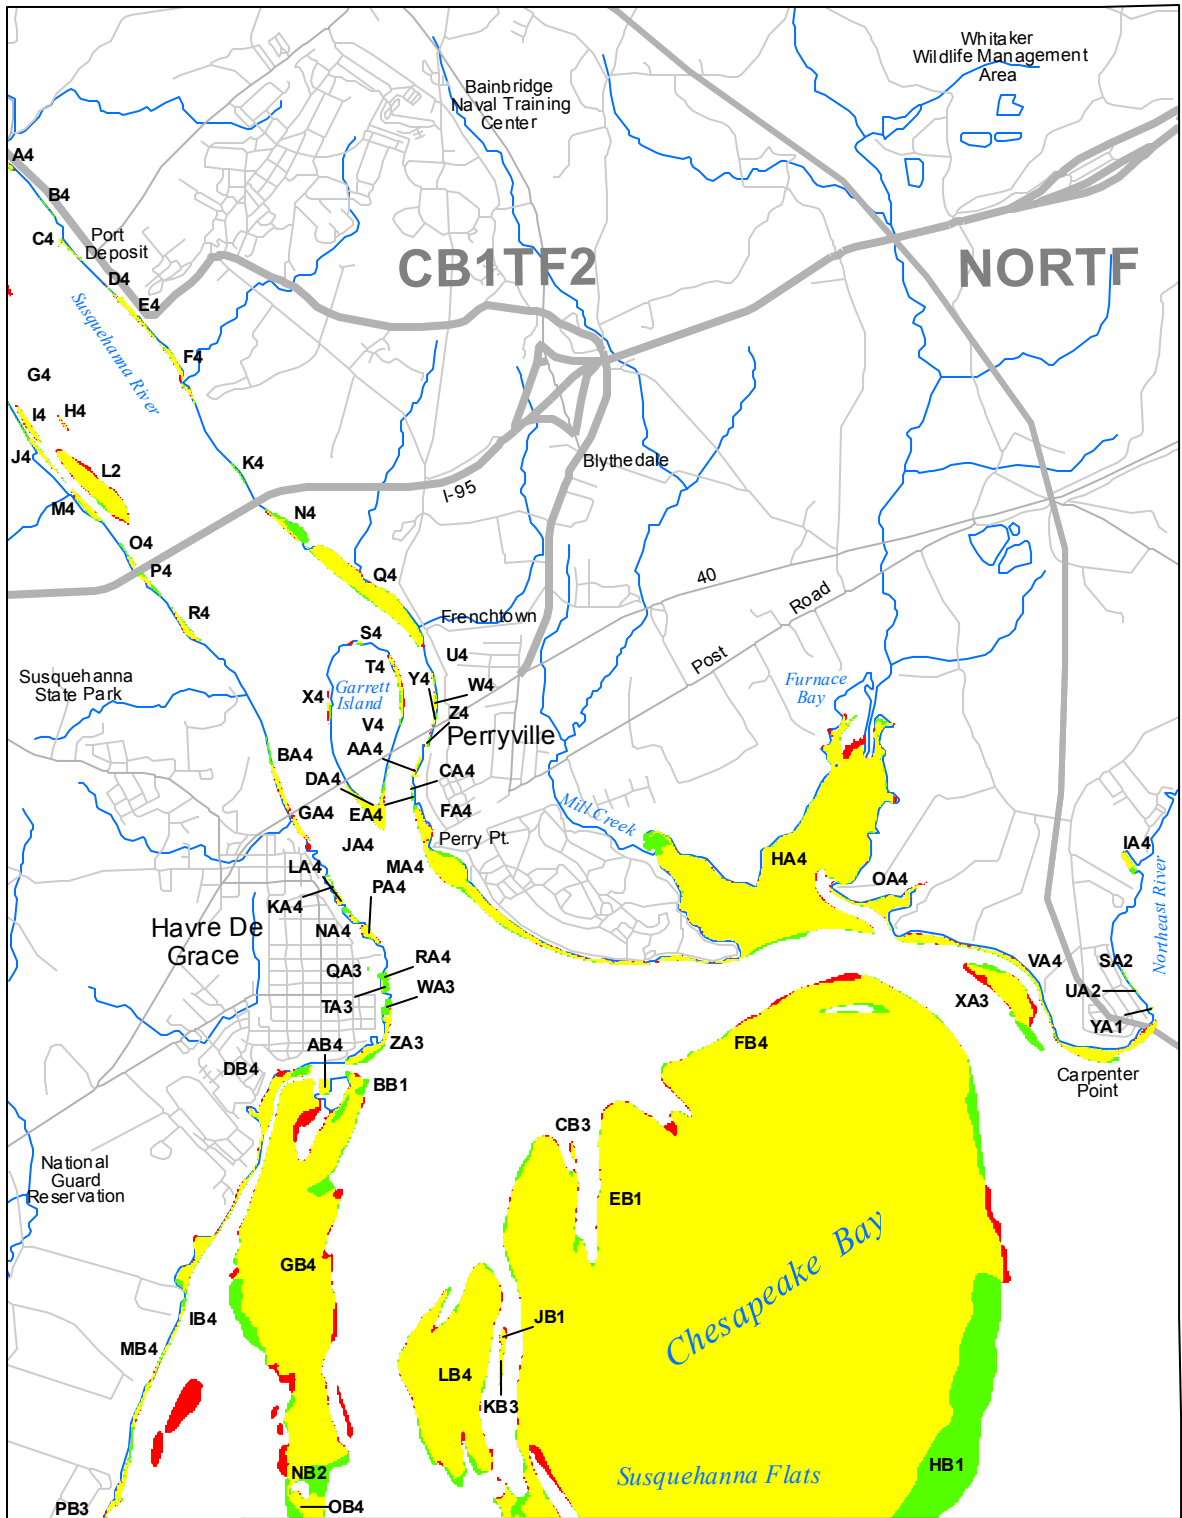

# Submerged Aquatic Vegetation 2014

Havre de Grace, Md. (3)

Hectares of SAV: 2,500.74

Date Flown: 09/02, 09/19

1,000 0 1,000 2,000 Meters

Sources: VIMS,USGS PDF Created: 12/23/2015