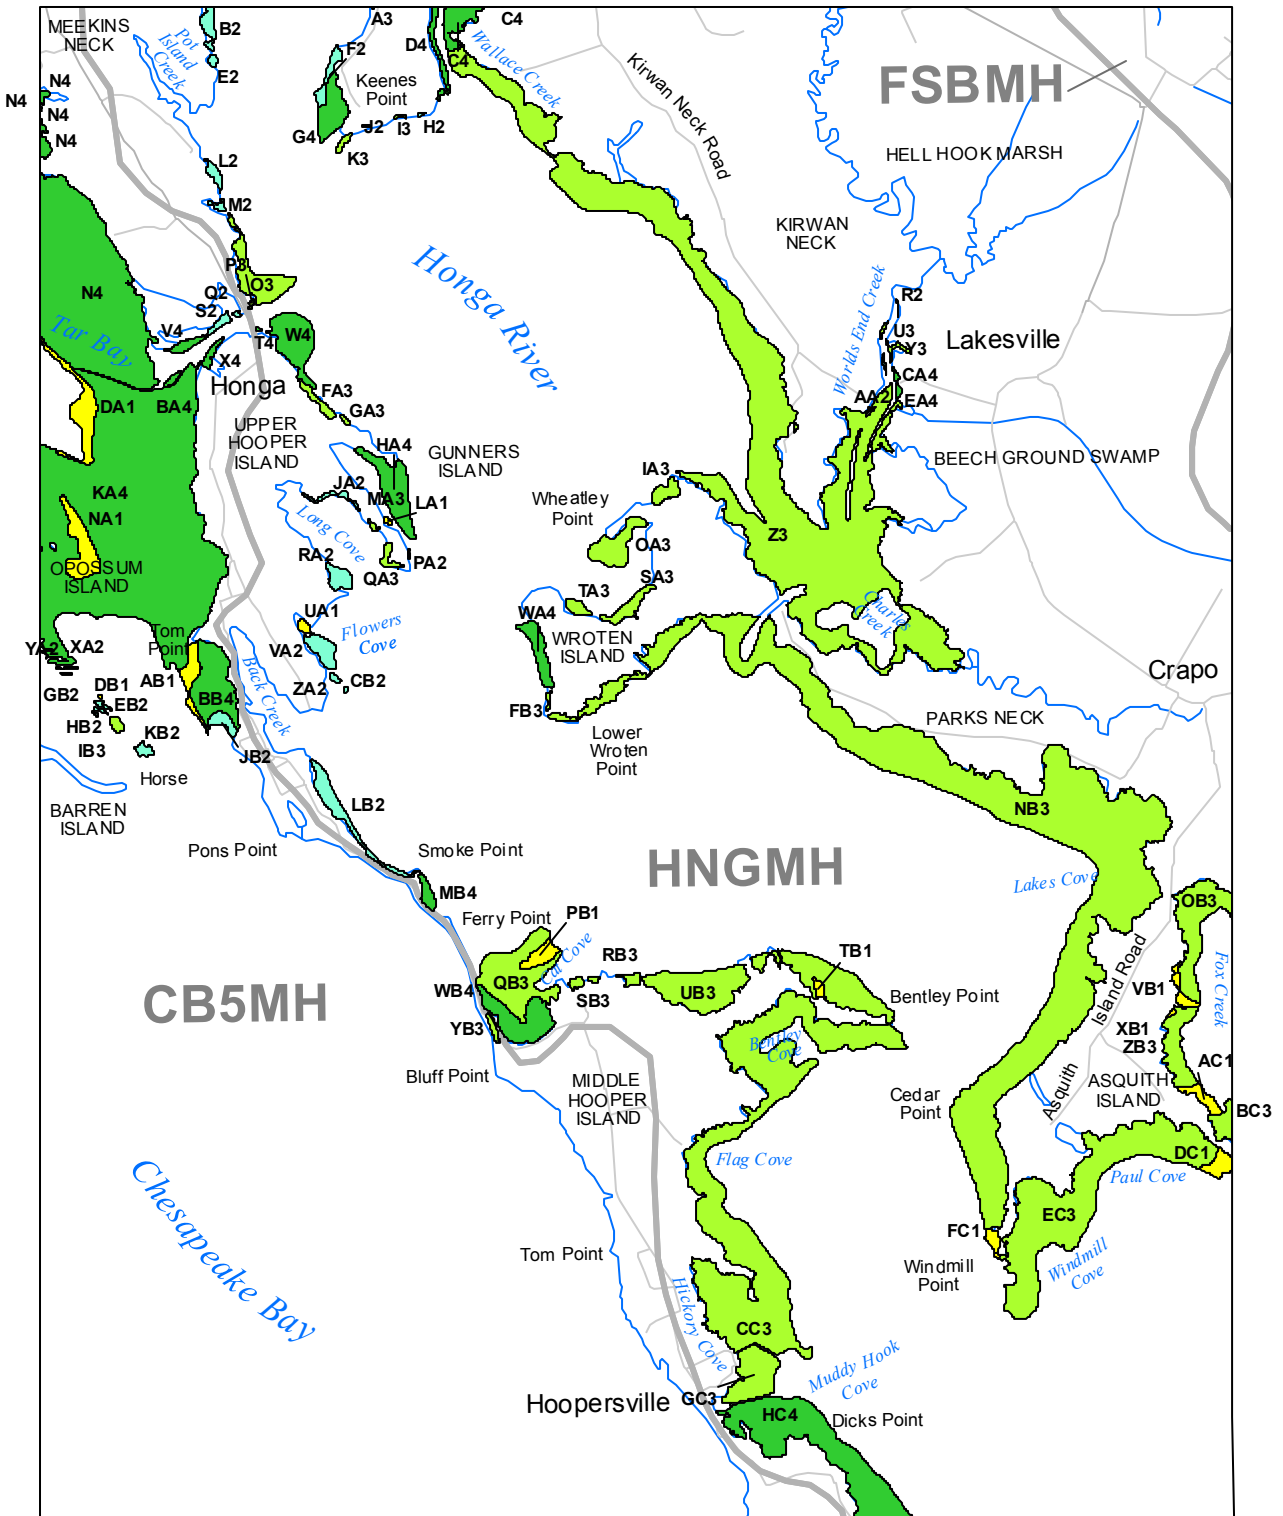

Submerged Aquatic Vegetation 2014

Honga, Md. (73)

Hectares of SAV: 1,830.52

Date Flown: 09/27

1,000 0 1,000 2,000 Meters

Sources: VIMS,USGS

PDF Created: 12/23/2015