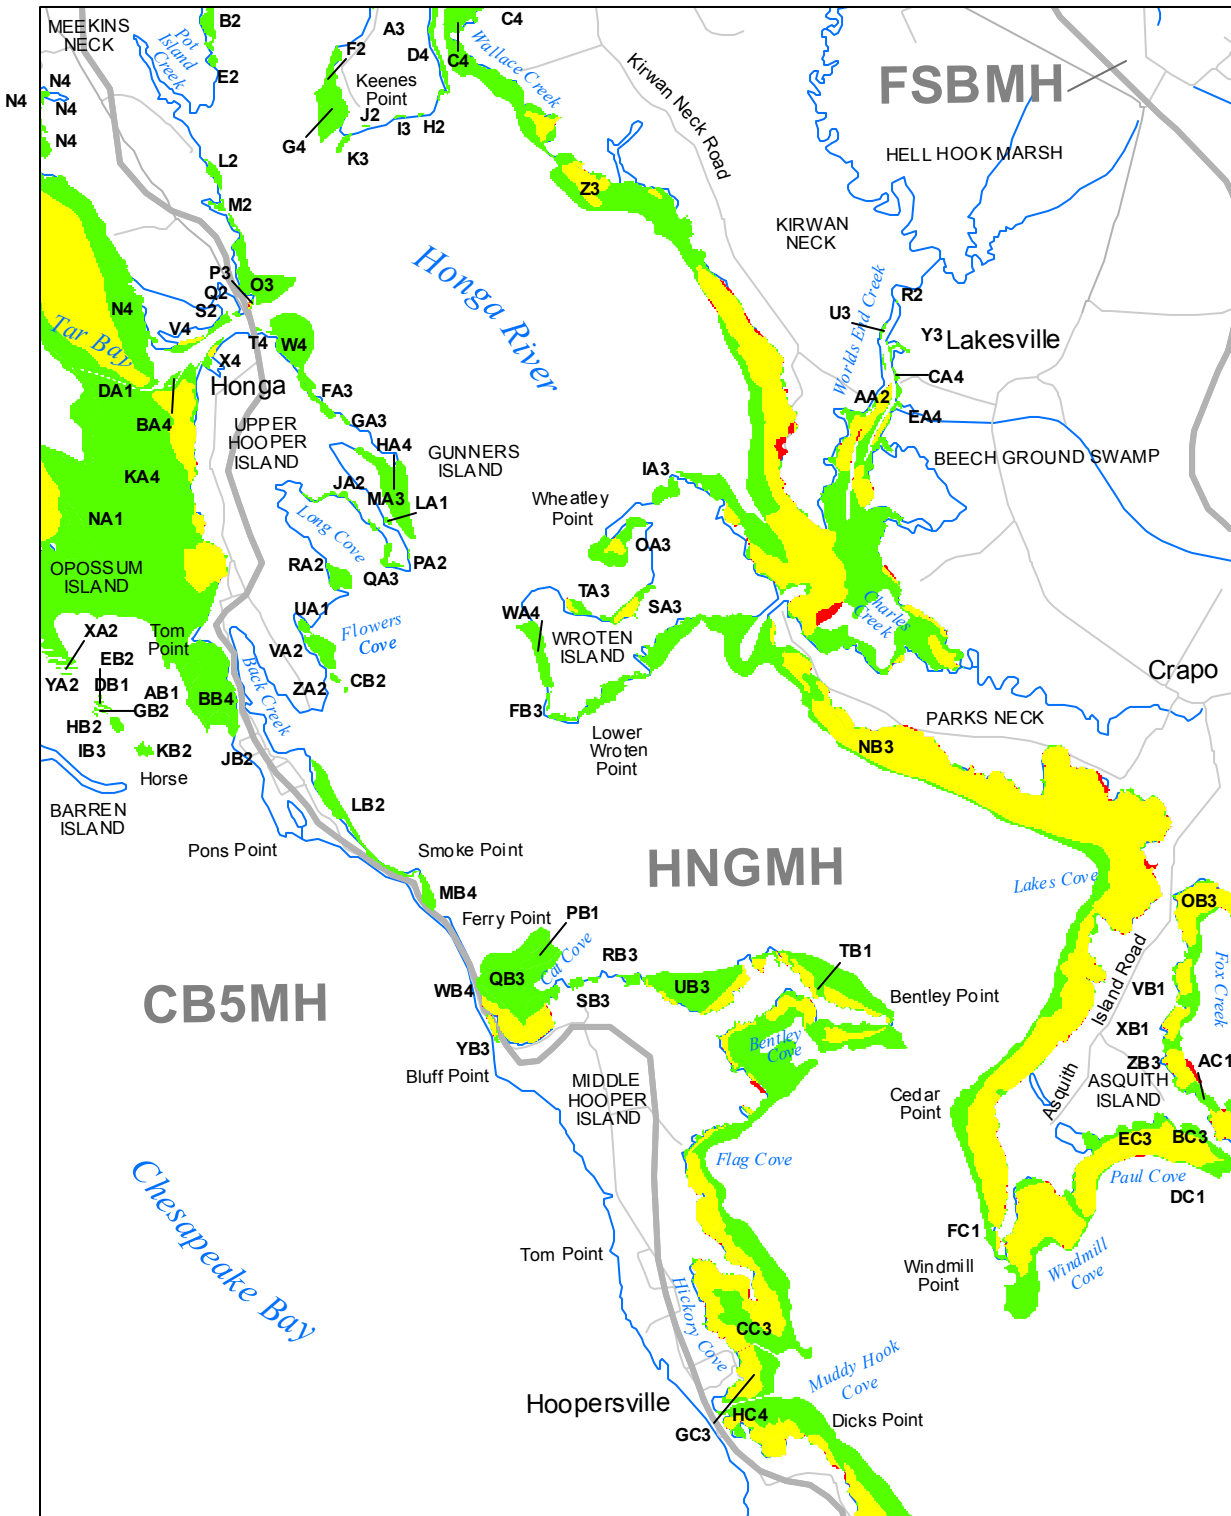

Submerged Aquatic Vegetation 2014

Honga, Md. (73)

Hectares of SAV: 1,830.52

Date Flown: 09/27

1,000 0 1,000 2,000 Meters

Sources: VIMS,USGS PDF Created: 12/23/2015