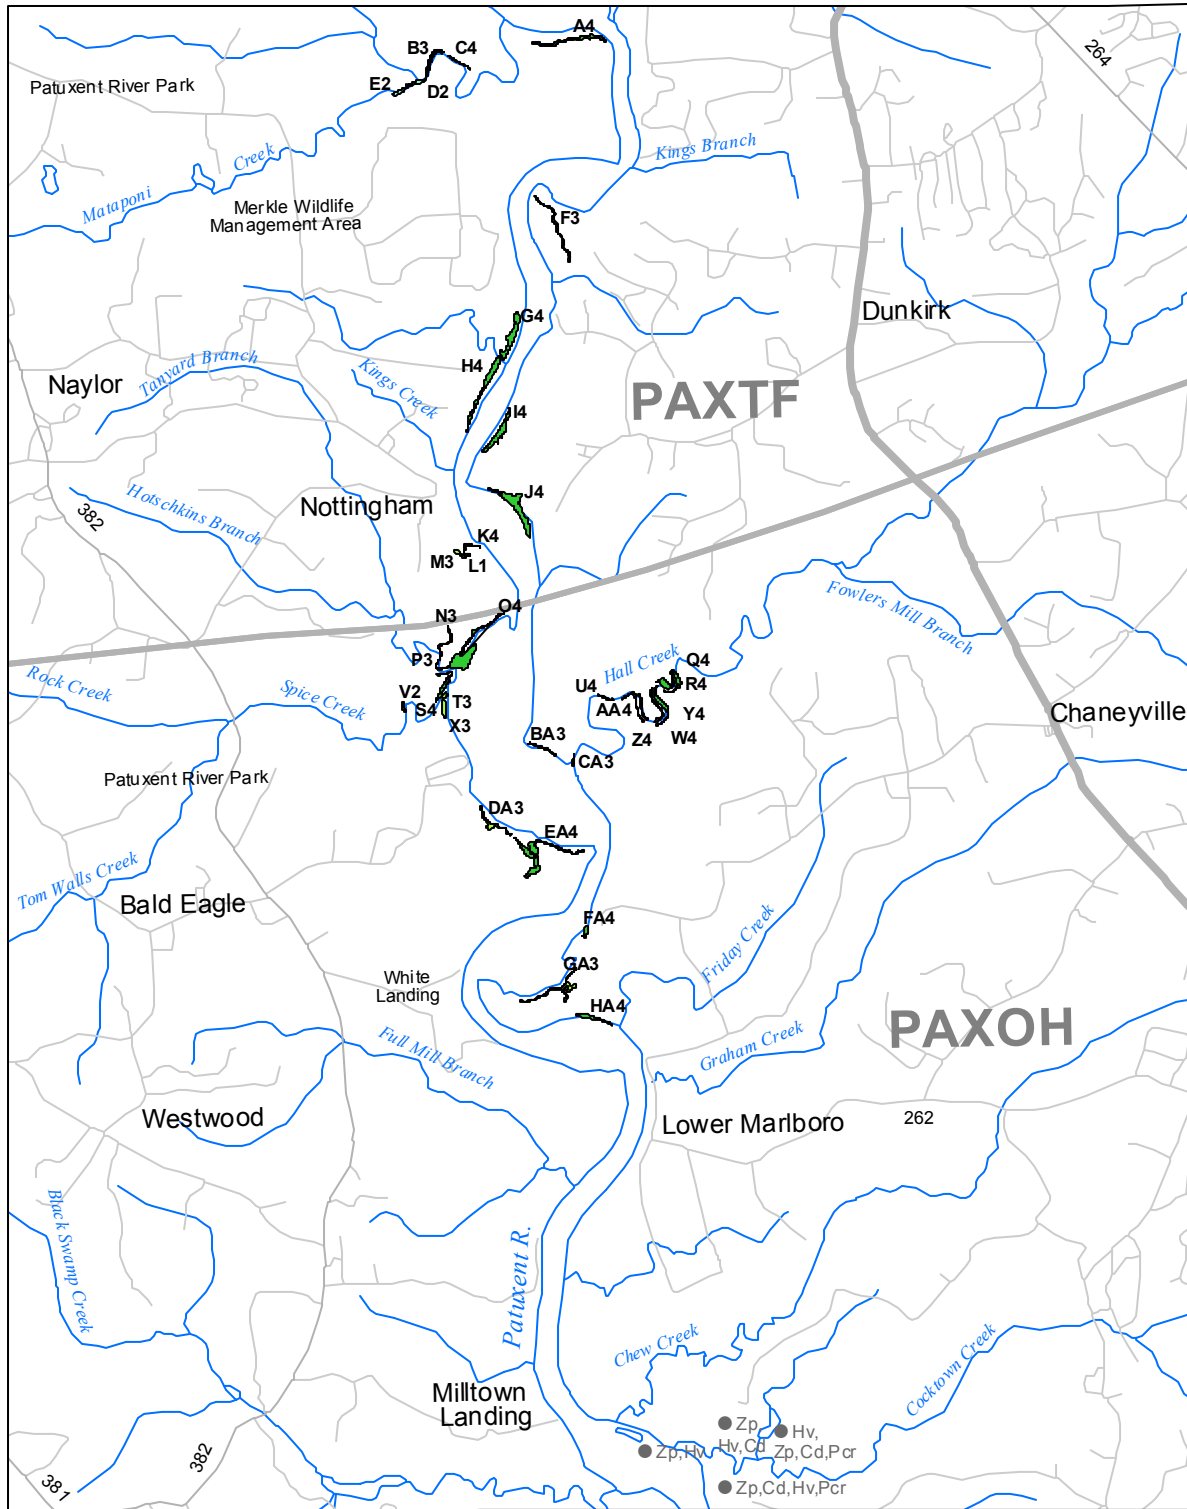

Submerged Aquatic Vegetation 2014

Lower Marlboro, Md. (41)

Hectares of SAV: 28.25

Date Flown: 09/28

1,000 0 1,000 2,000 Meters

Sources: VIMS,USGS

PDF Created: 12/23/2015