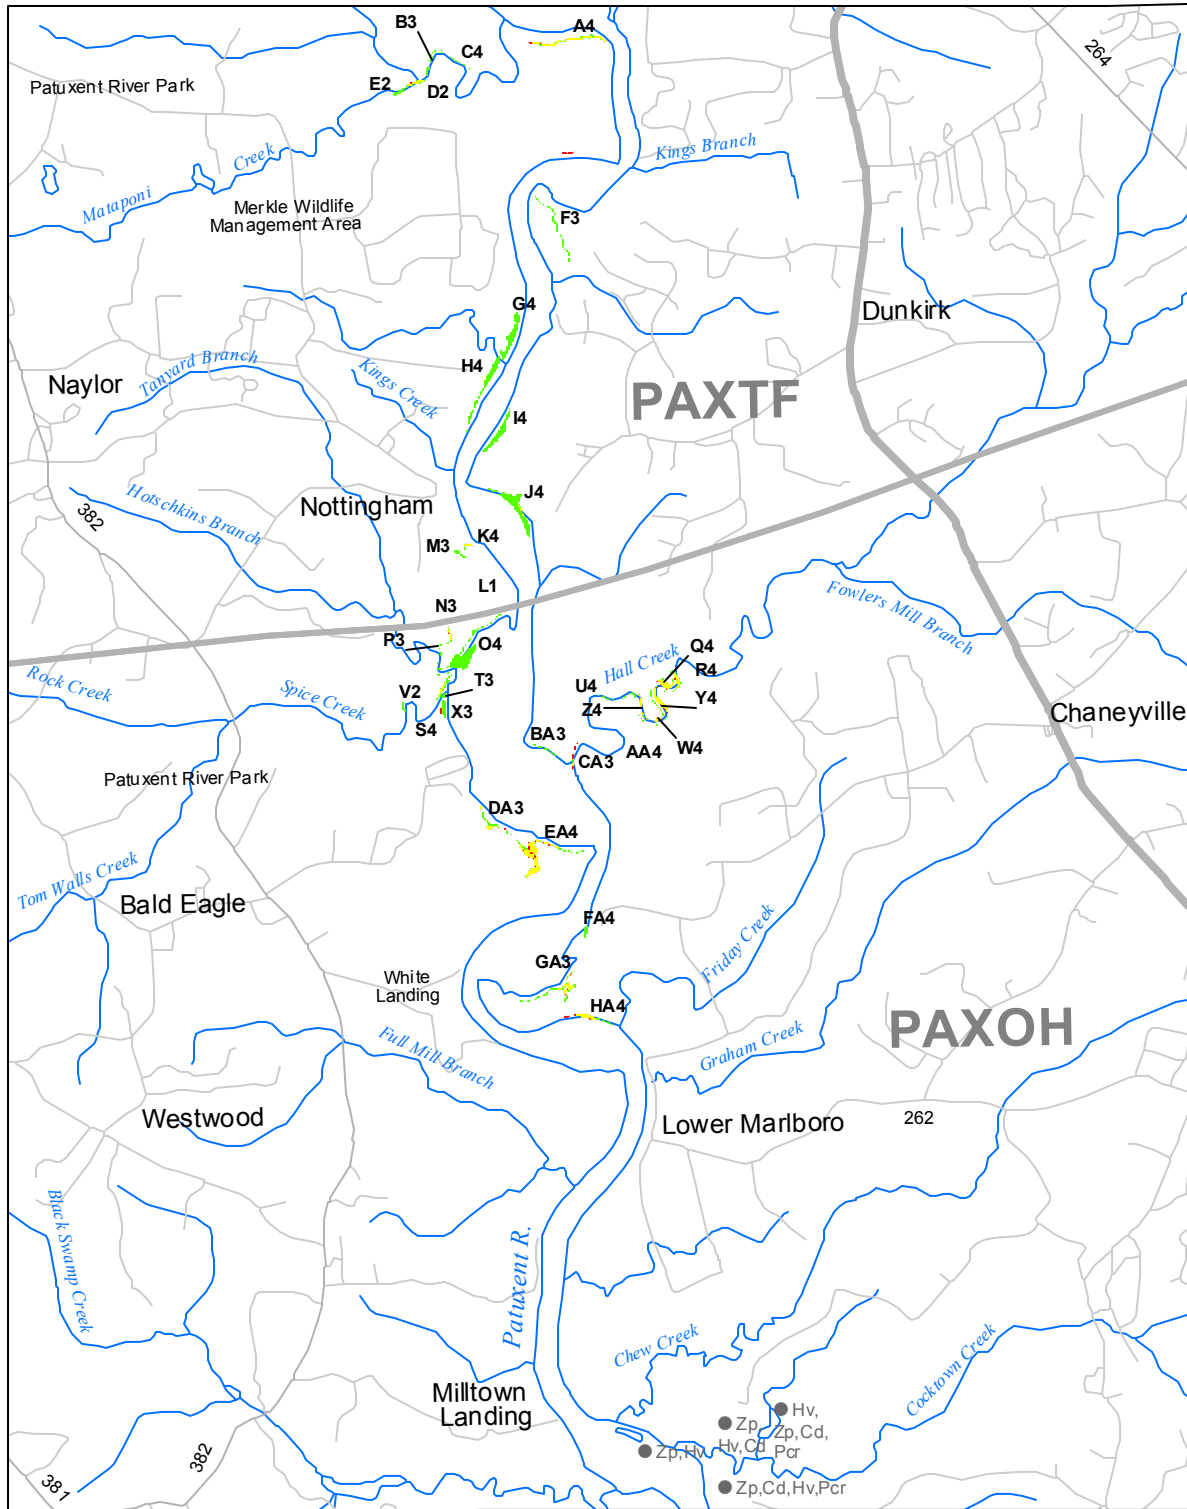

# Submerged Aquatic Vegetation 2014

Lower Marlboro, Md. (41)

**Hectares of SAV: 28.25**

Date Flown: 09/28

1,000 0 1,000 2,000 Meters

Sources: VIMS,USGS PDF Created: 12/23/2015