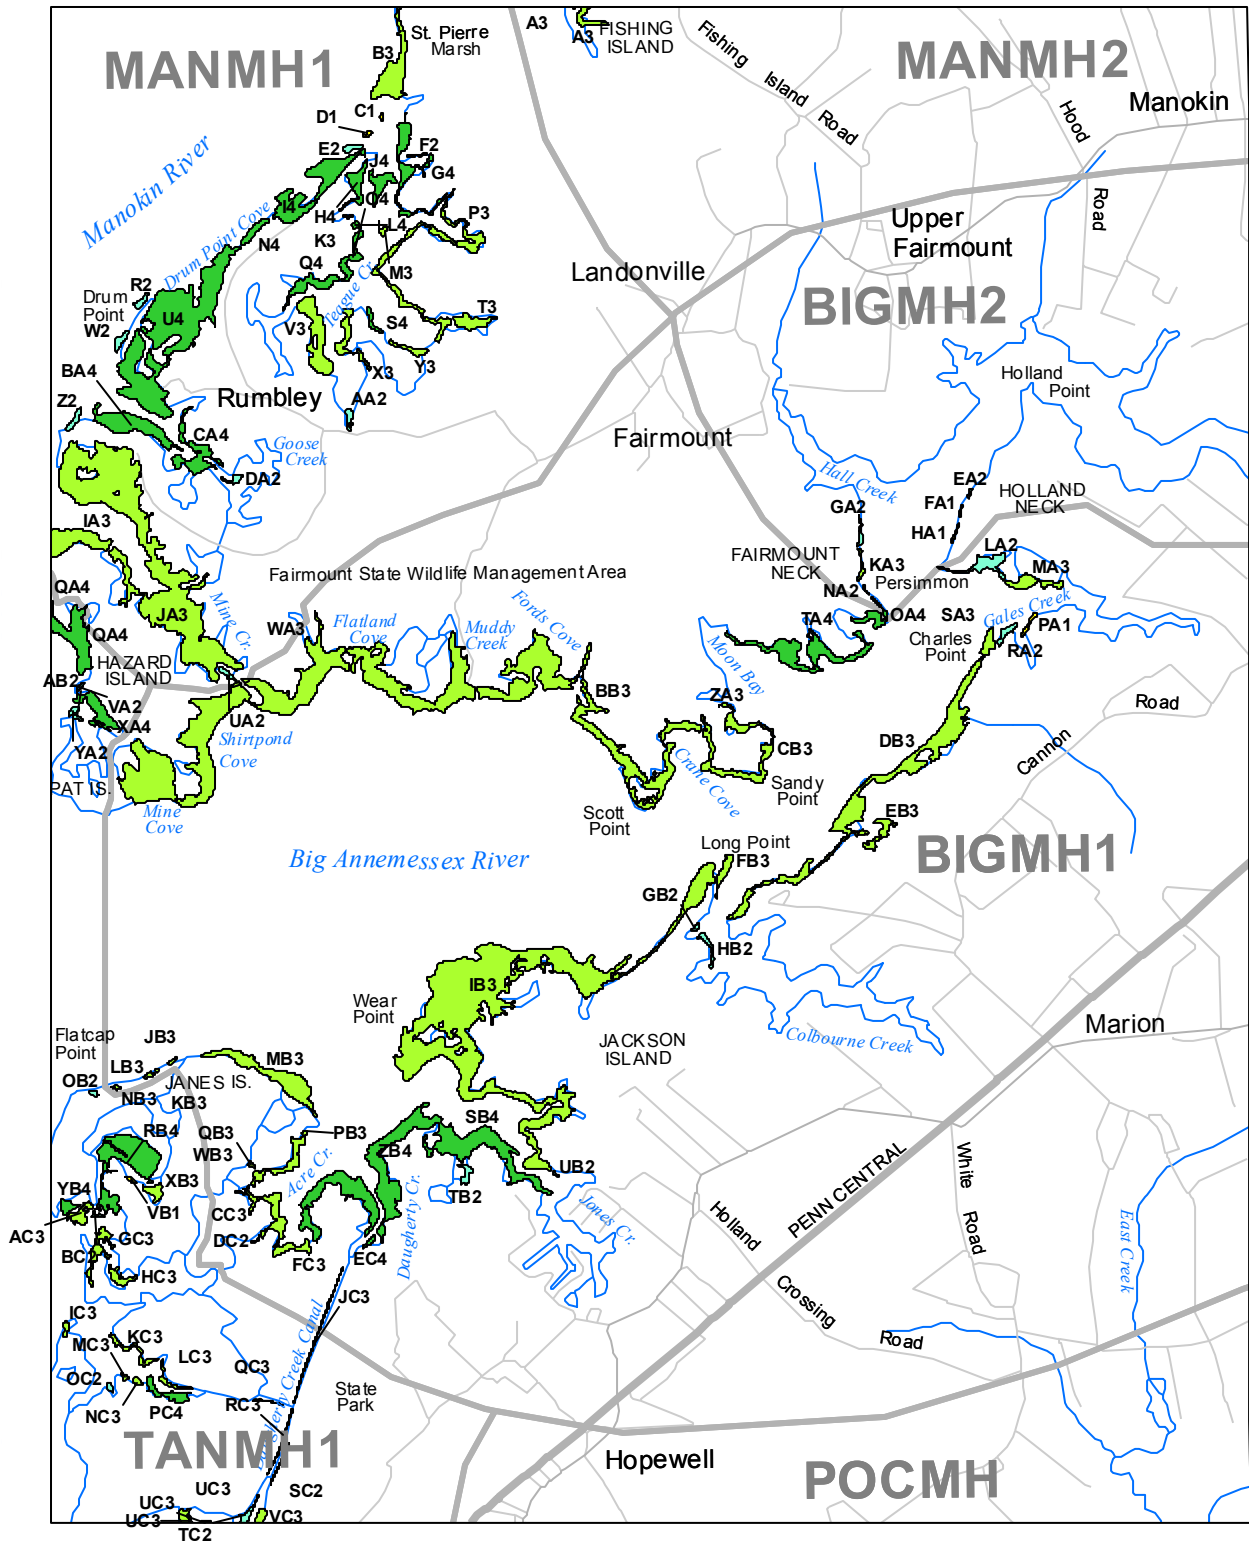

Submerged Aquatic Vegetation 2014

Marion, Md. (93)

Hectares of SAV: 694.06

Date Flown: 06/15, 09/27

1,000 0 1,000 2,000 Meters

Sources: VIMS,USGS

PDF Created: 12/23/2015