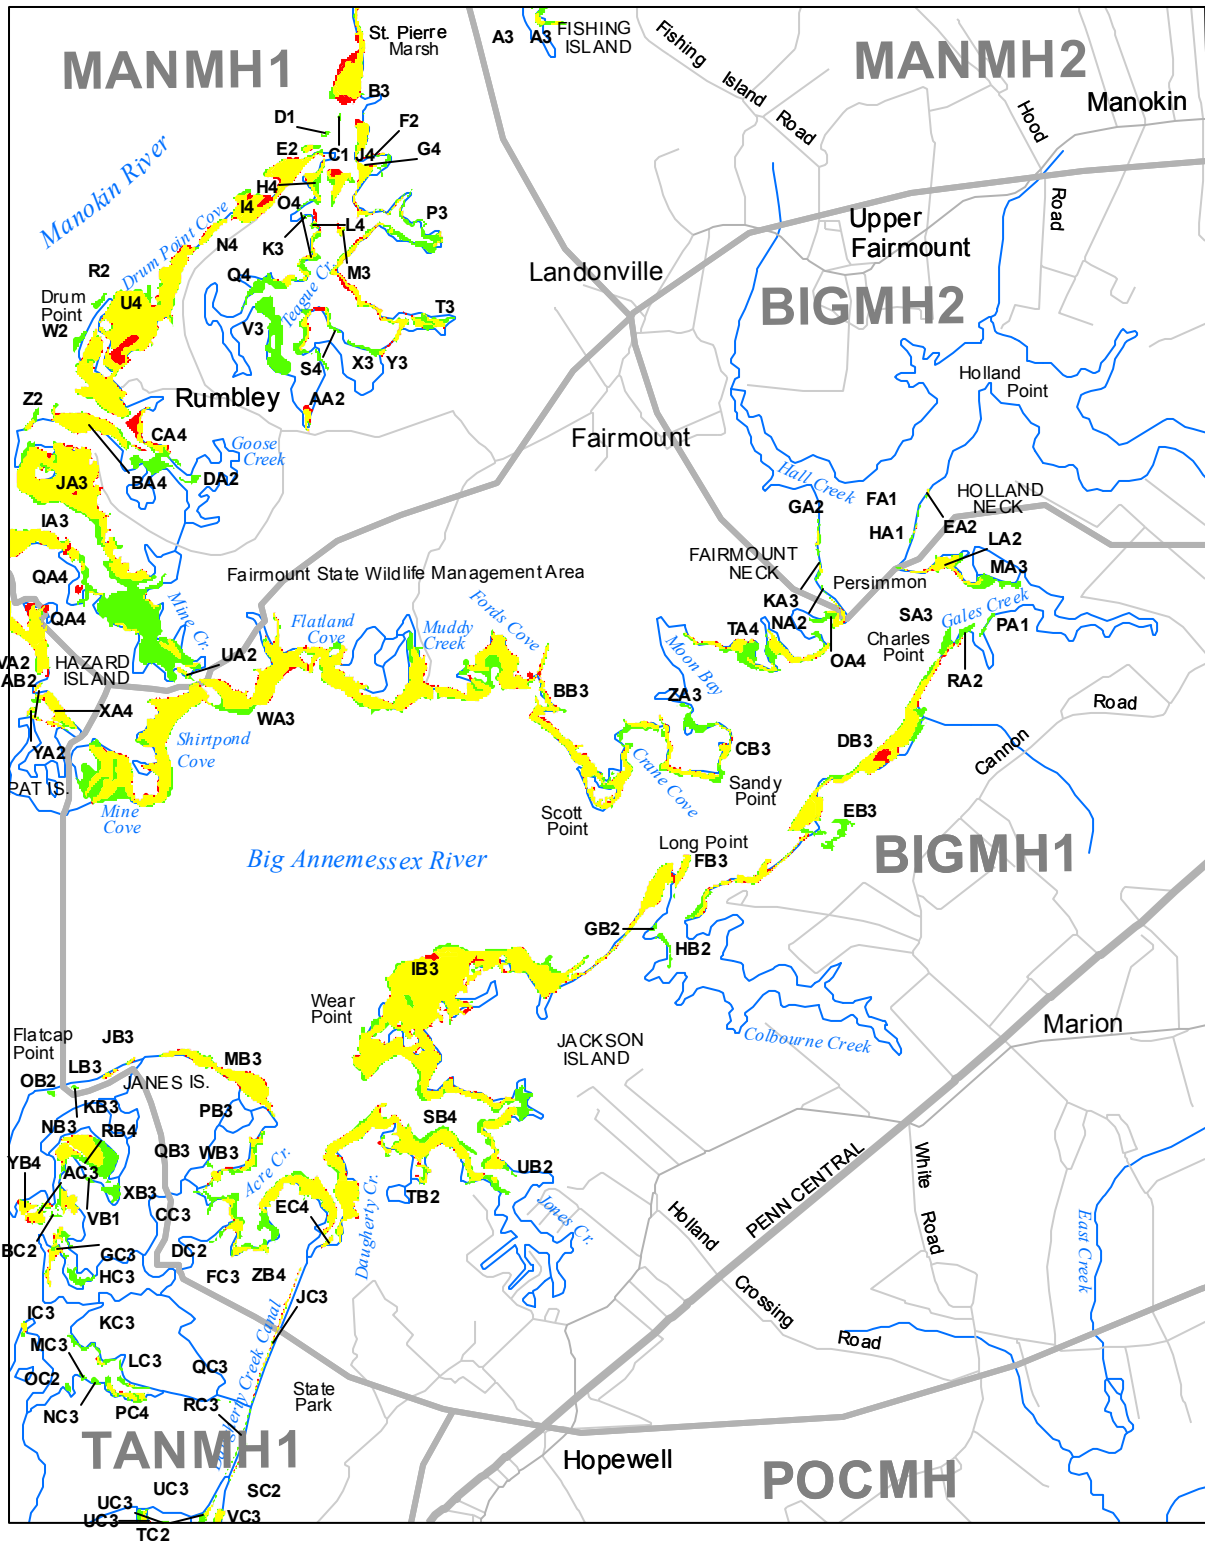

Submerged Aquatic Vegetation 2014

Marion, Md. (93)

Hectares of SAV: 694.06

Date Flown: 06/15, 09/27

1,000 0 1,000 2,000 Meters

Sources: VIMS,USGS PDF Created: 12/23/2015